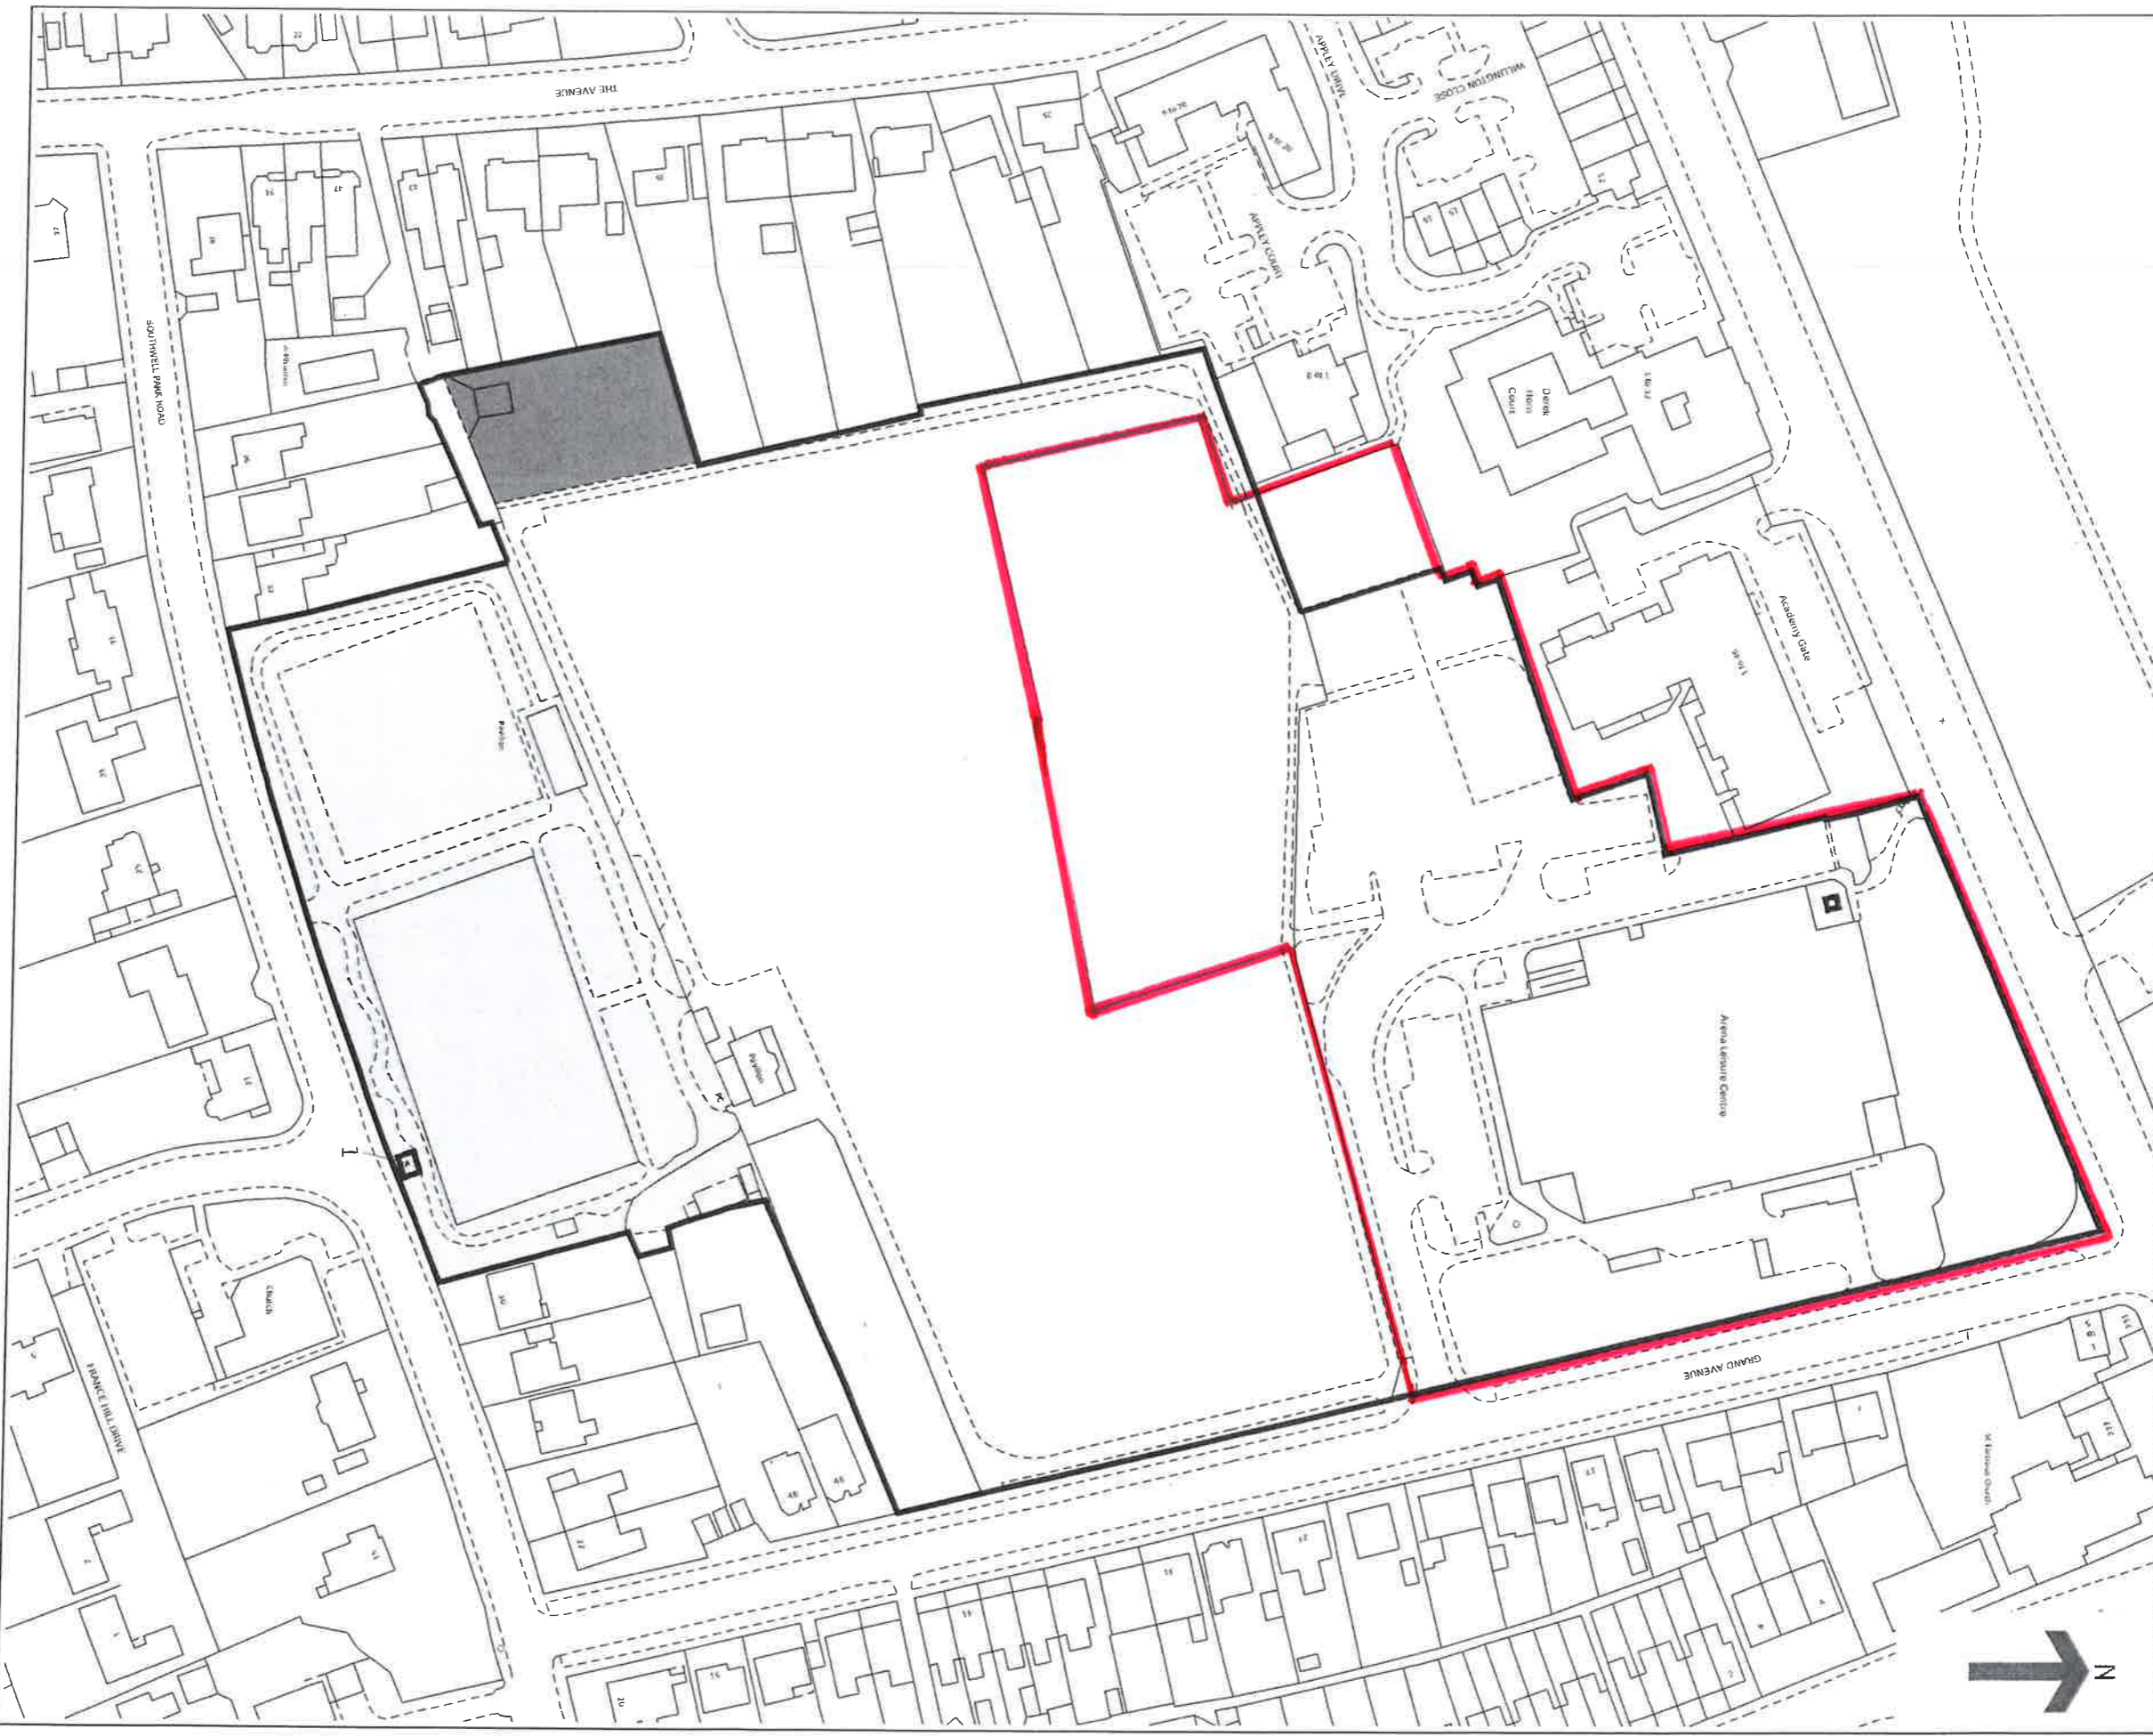

HM Land Registry
Current title plan

Title number **SY776899**
Ordnance Survey map reference **SUB8760SW**
Scale **1:1250**
Administrative area **Surrey : Surrey Heath**

©Crown Copyright. Produced by HM Land Registry. Reproduction in whole or in part is prohibited without the prior written permission of Ordnance Survey. Licence Number 10002631

This is a print of the view of the title plan obtained from HM Land Registry showing the state of the title plan on 05 June 2019 at 14:46:48. This title plan shows the general position, not the exact line, of the boundaries. It may be subject to distortions in scale. Measurements scaled from this plan may not match measurements between the same points on the ground.