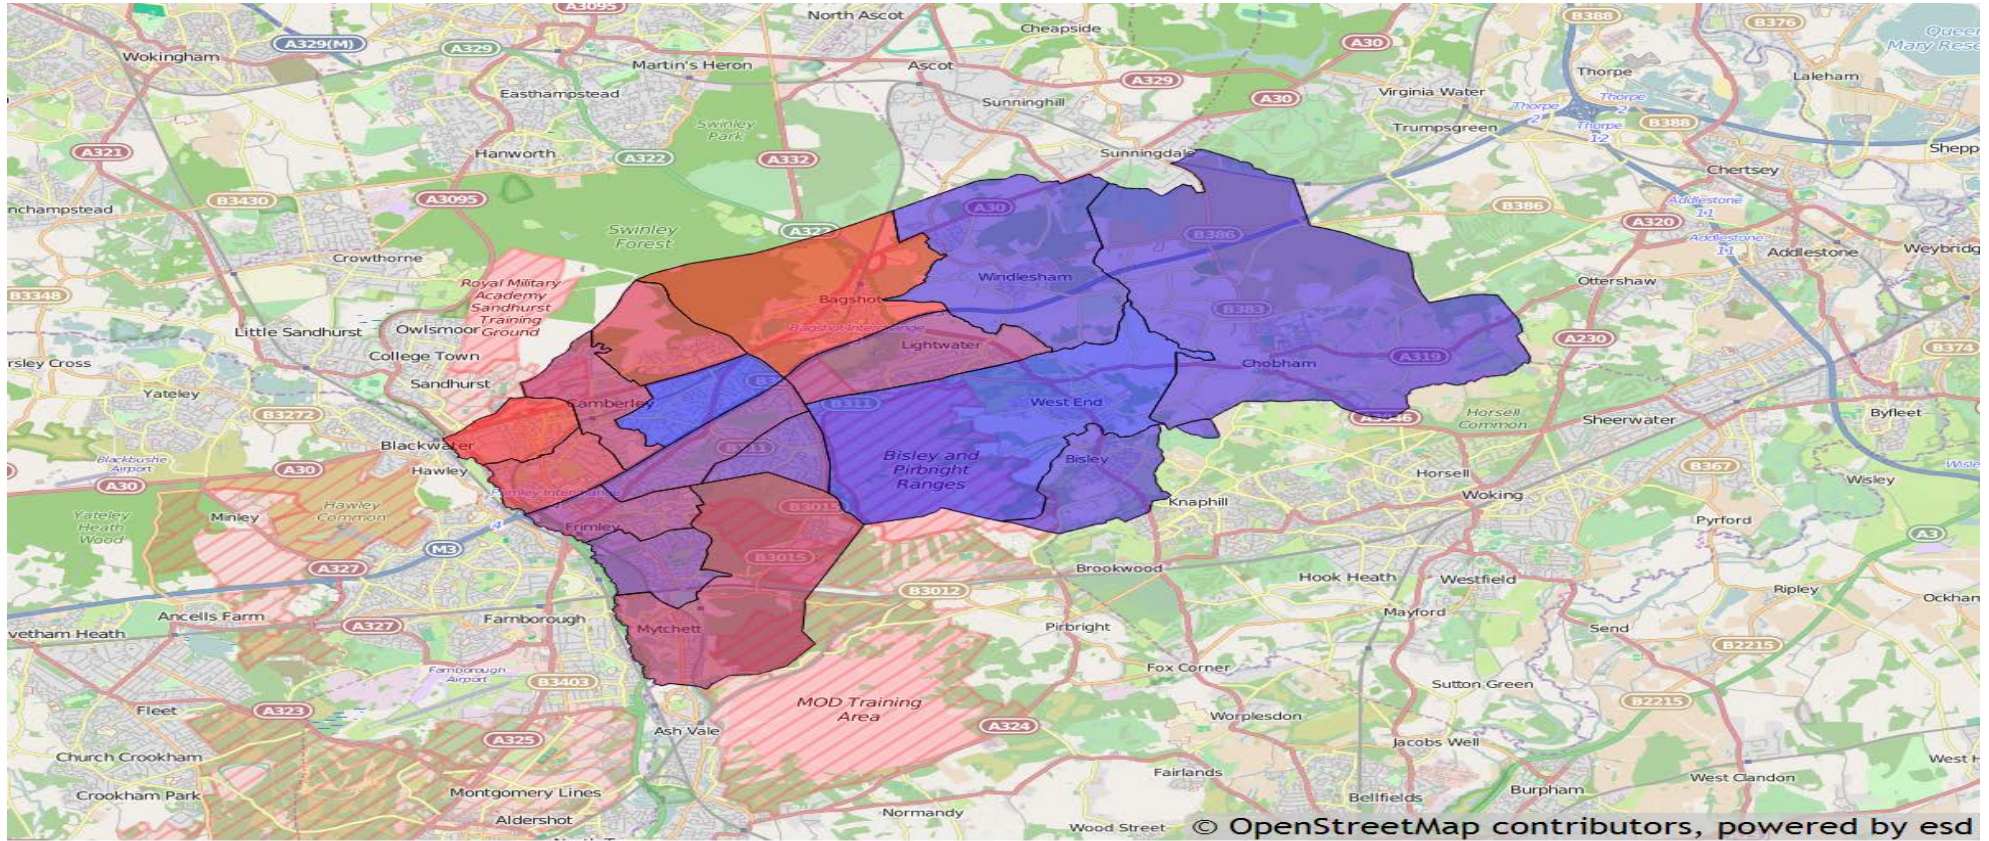

Overcrowded Households

Overcrowded households (2011)

- 34 - 44
- 44 - 52
- 52 - 68
- 68 - 93
- 93 - 119
- 119 - 136
- 136 - 162
- 162 - 293

	Overcrowded households (%)			Overcrowded households		
	2011			2011		
	%	Rank within Surrey Heath Wards	Rank within Surrey Wards	households	Rank within Surrey Heath Wards	Rank within Surrey Wards
Bagshot	7.3	13	147	171	15	152
Bisley	4.0	8	66	52	4	39
Chobham	3.2	6	34	52	4	39
Frimley	4.8	11	95	113	10	101
Frimley Green	3.0	5	32	69	7	55
Heatherside	2.8	4	27	66	6	54
Lightwater	4.0	8	66	111	9	98
Mytchett and Deepcut	4.7	10	91	130	11	116
Old Dean	9.1	15	173	161	14	144
Parkside	3.2	6	34	75	8	62
St Michaels	13.4	16	195	293	16	185
St Pauls	1.6	1	5	34	1	22
Town	6.6	12	136	133	12	119
Watchetts	7.5	14	150	145	13	131
West End	2.4	2	16	41	2	30
Windlesham	2.5	3	19	44	3	32

References

AI data is from LGi+