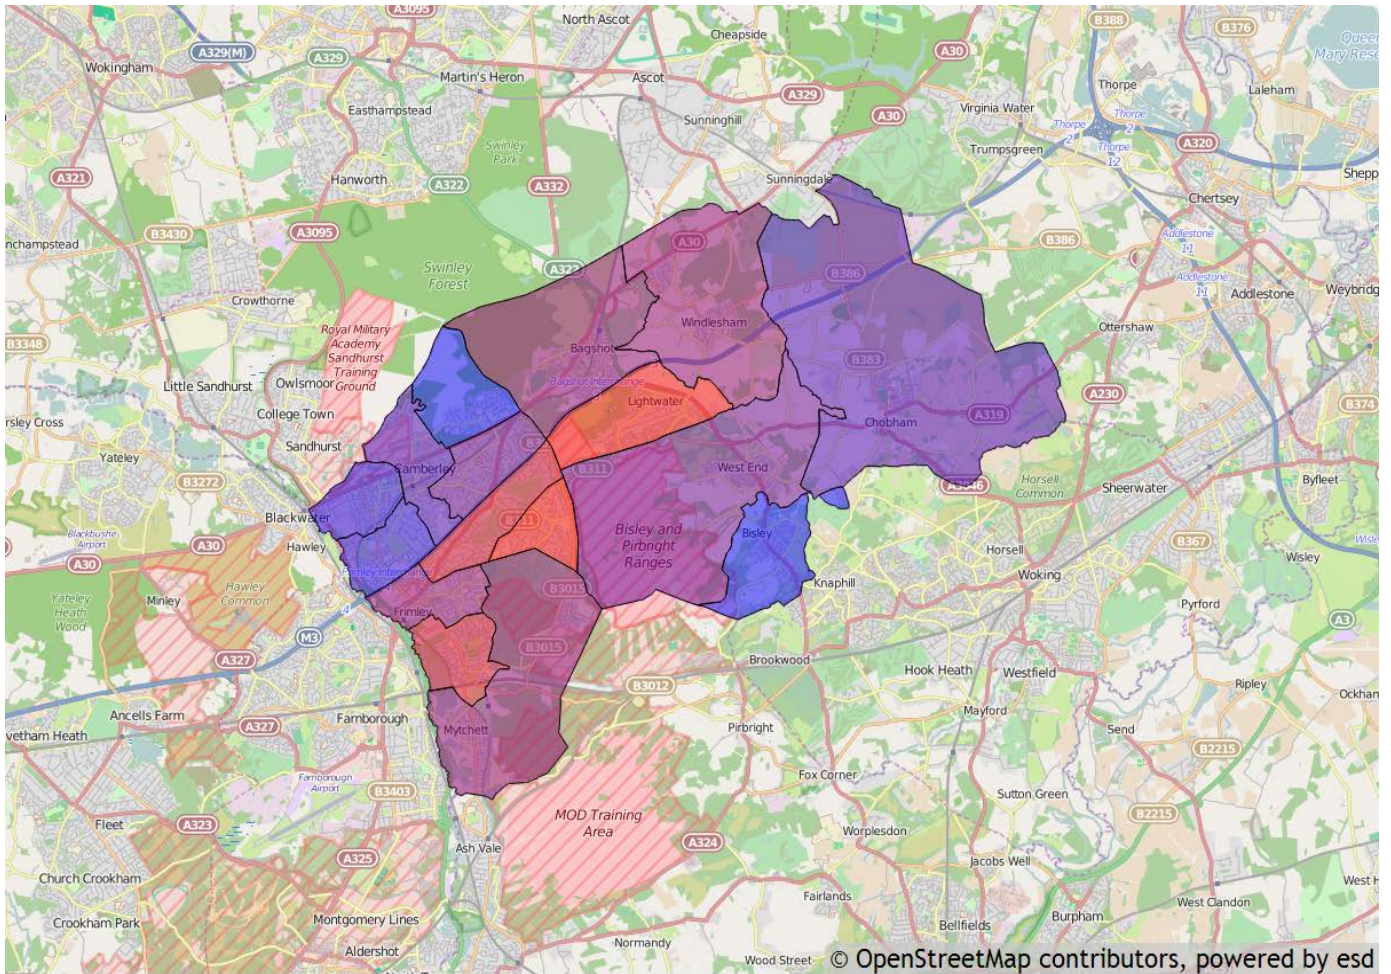

Economically inactive

Other economically inactive per cent (2011)

- 2.32 - 10.30 %
- 1.60 - 2.32 %
- 1.44 - 1.60 %
- 1.35 - 1.44 %
- 1.30 - 1.35 %
- 1.25 - 1.30 %
- 0.99 - 1.25 %
- 0.80 - 0.99 %

	Other economically inactive		
	2011		
	people	Rank within Surrey Heath Wards	Rank within Surrey Wards
Bagshot	54	9	121
Bisley	312	1	2
Chobham	42	13	152
Frimley	57	6	105
Frimley Green	46	10	142
Heatherside	39	15	162
Lightwater	39	15	162
Mytchett and Deepcut	69	5	70
Old Dean	80	3	49
Parkside	44	12	146
St Michaels	70	4	67
St Pauls	56	7	112
Town	55	8	115
Watchetts	86	2	37
West End	46	10	142
Windlesham	42	13	152

References

Metrics used in this report are as follows: