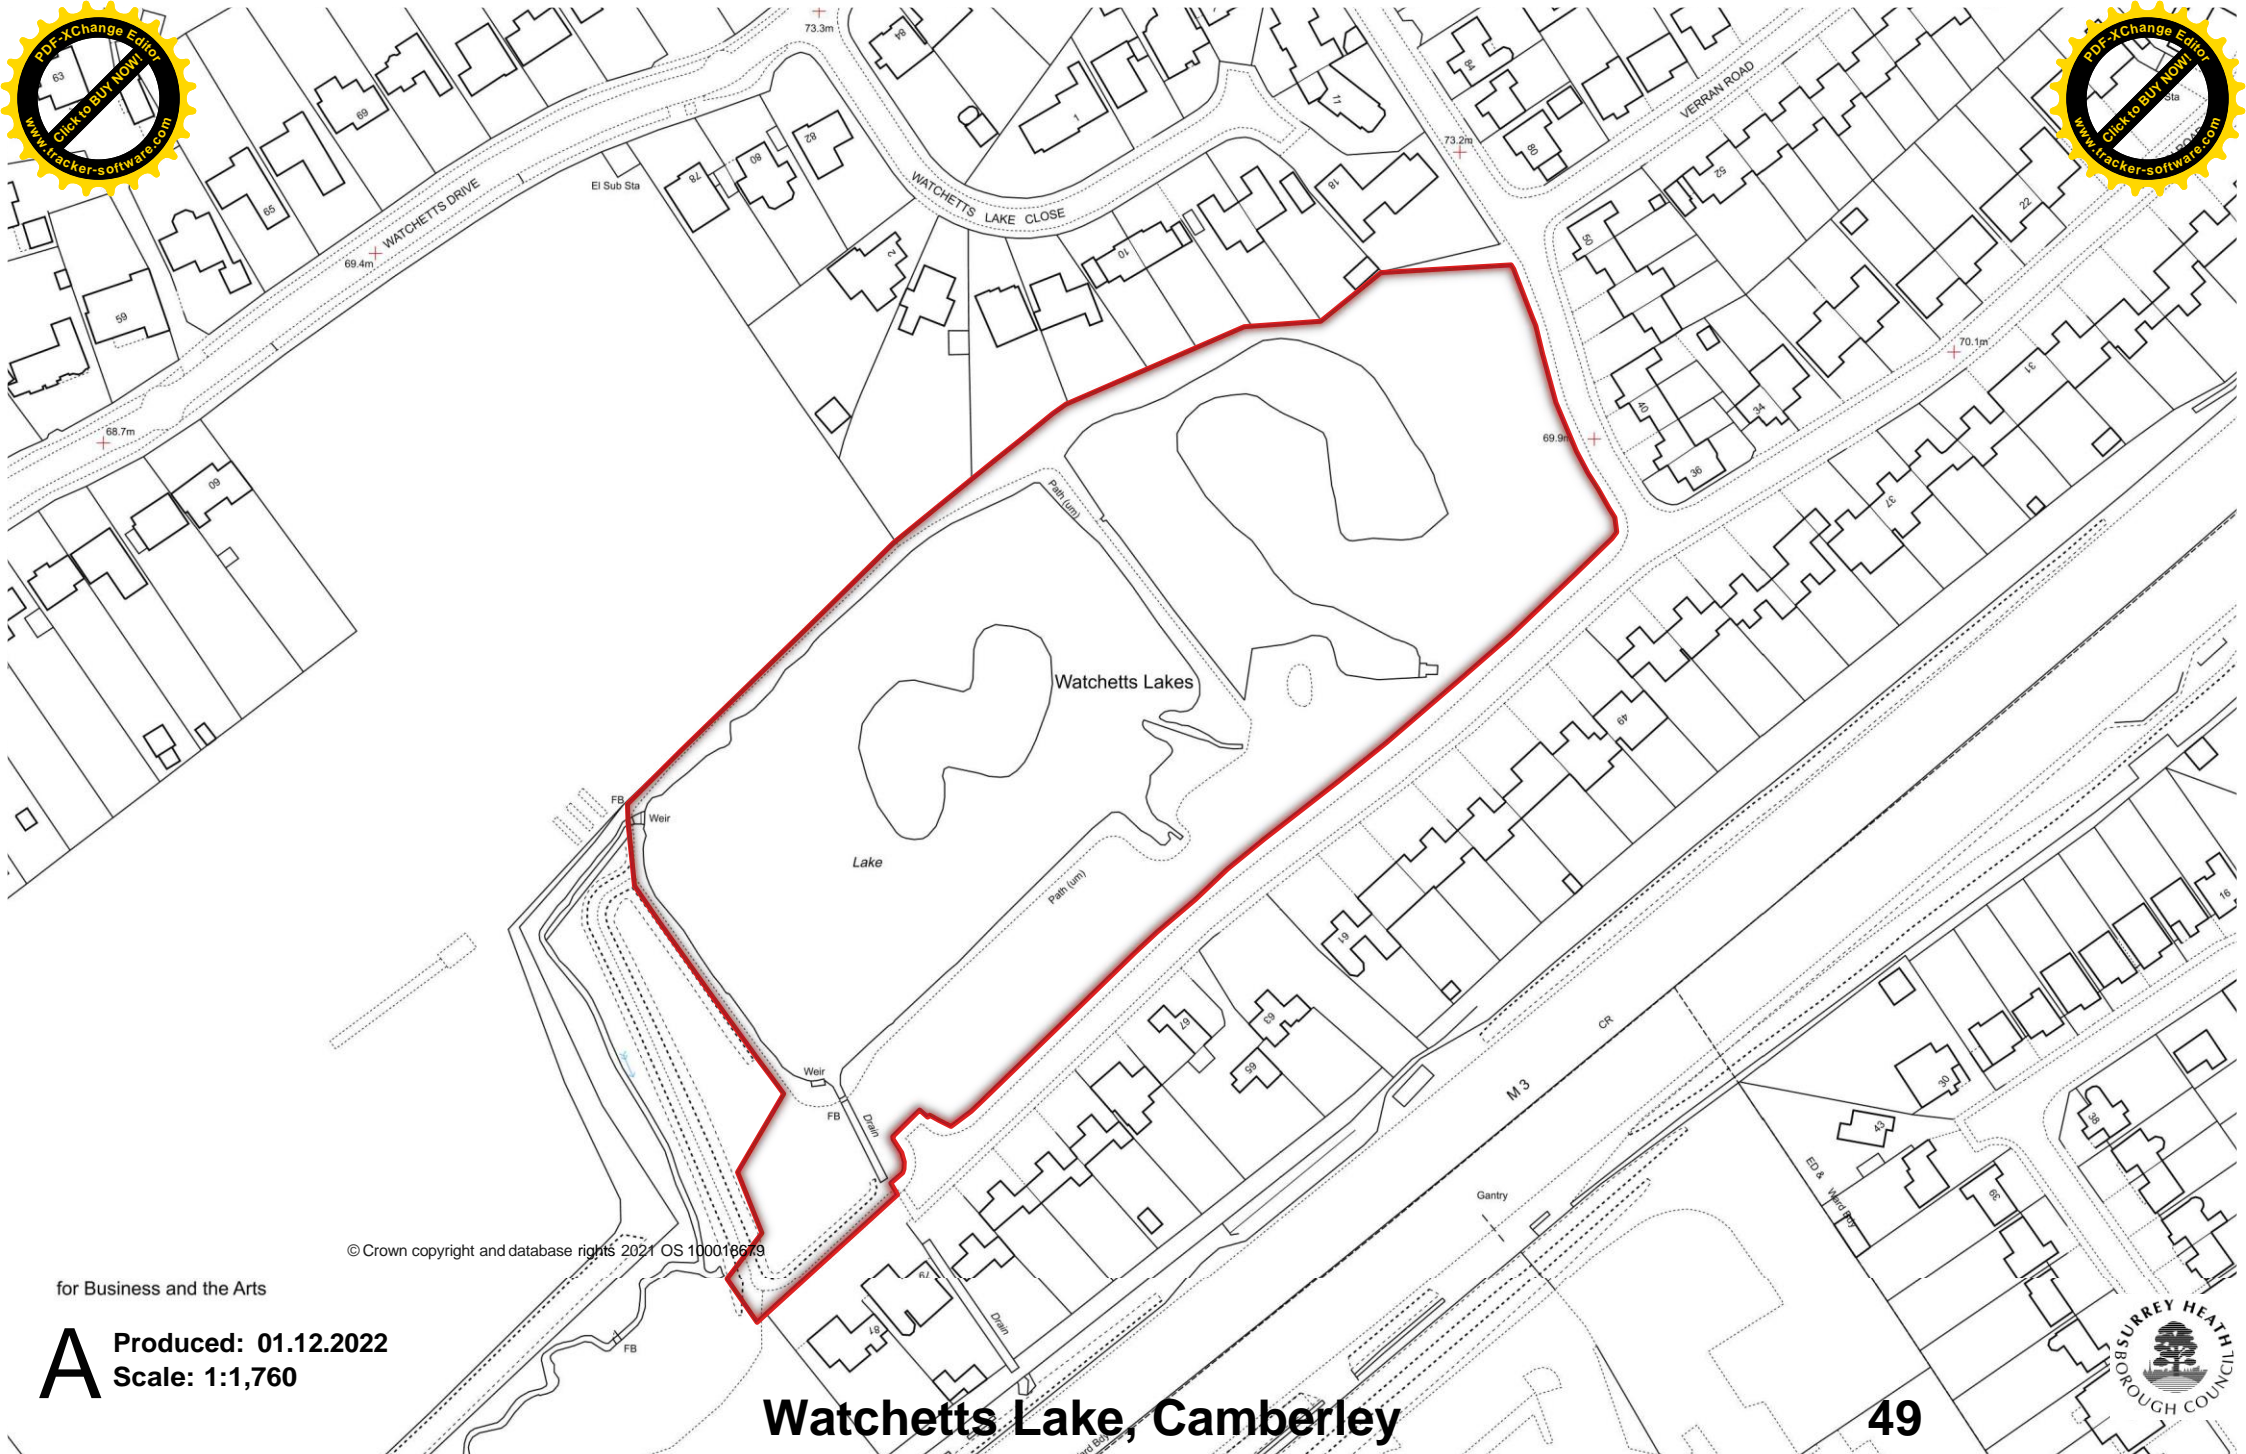

© Crown copyright and database rights 2021 OS 100018679

for Business and the Arts

A Produced: 01.12.2022
Scale: 1:1,760

Watchetts Lake, Camberley