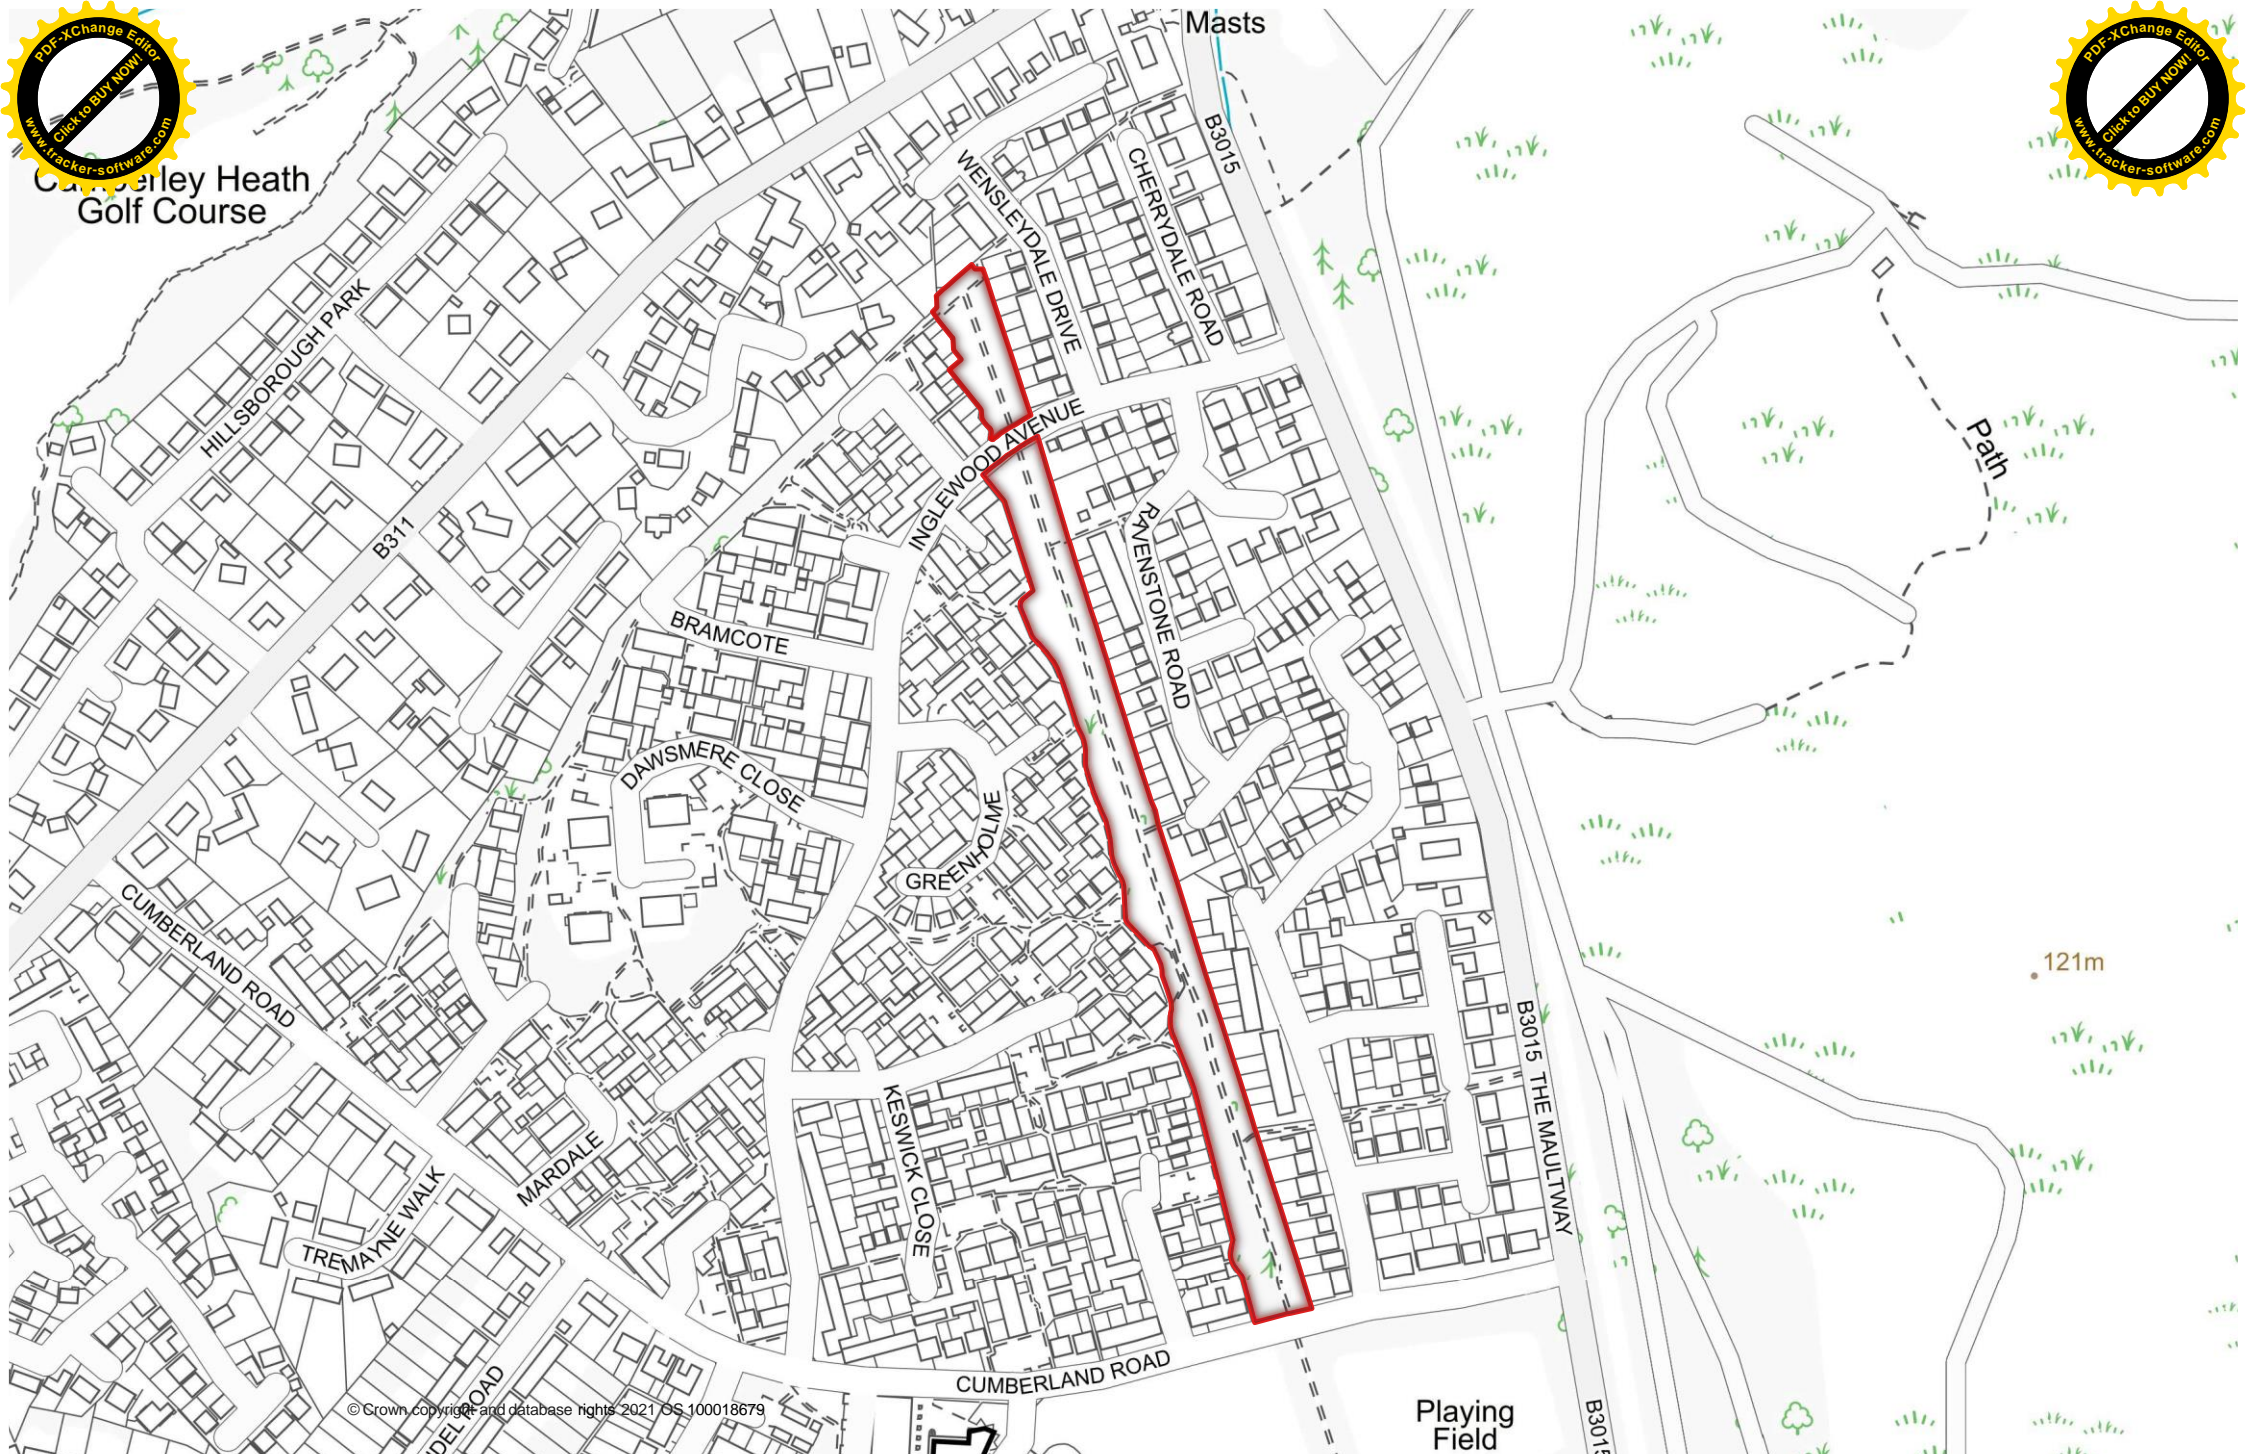

© Crown copyright and database rights 2021 OS 100018679

Hawley Meadows

A Produced: 01/12/2022
Scale: 1:2,520 **Watchmoor Reserve, Camberley**

51

Canterbury Heath Golf Course

© Crown copyright and database rights 2021 OS 100018679