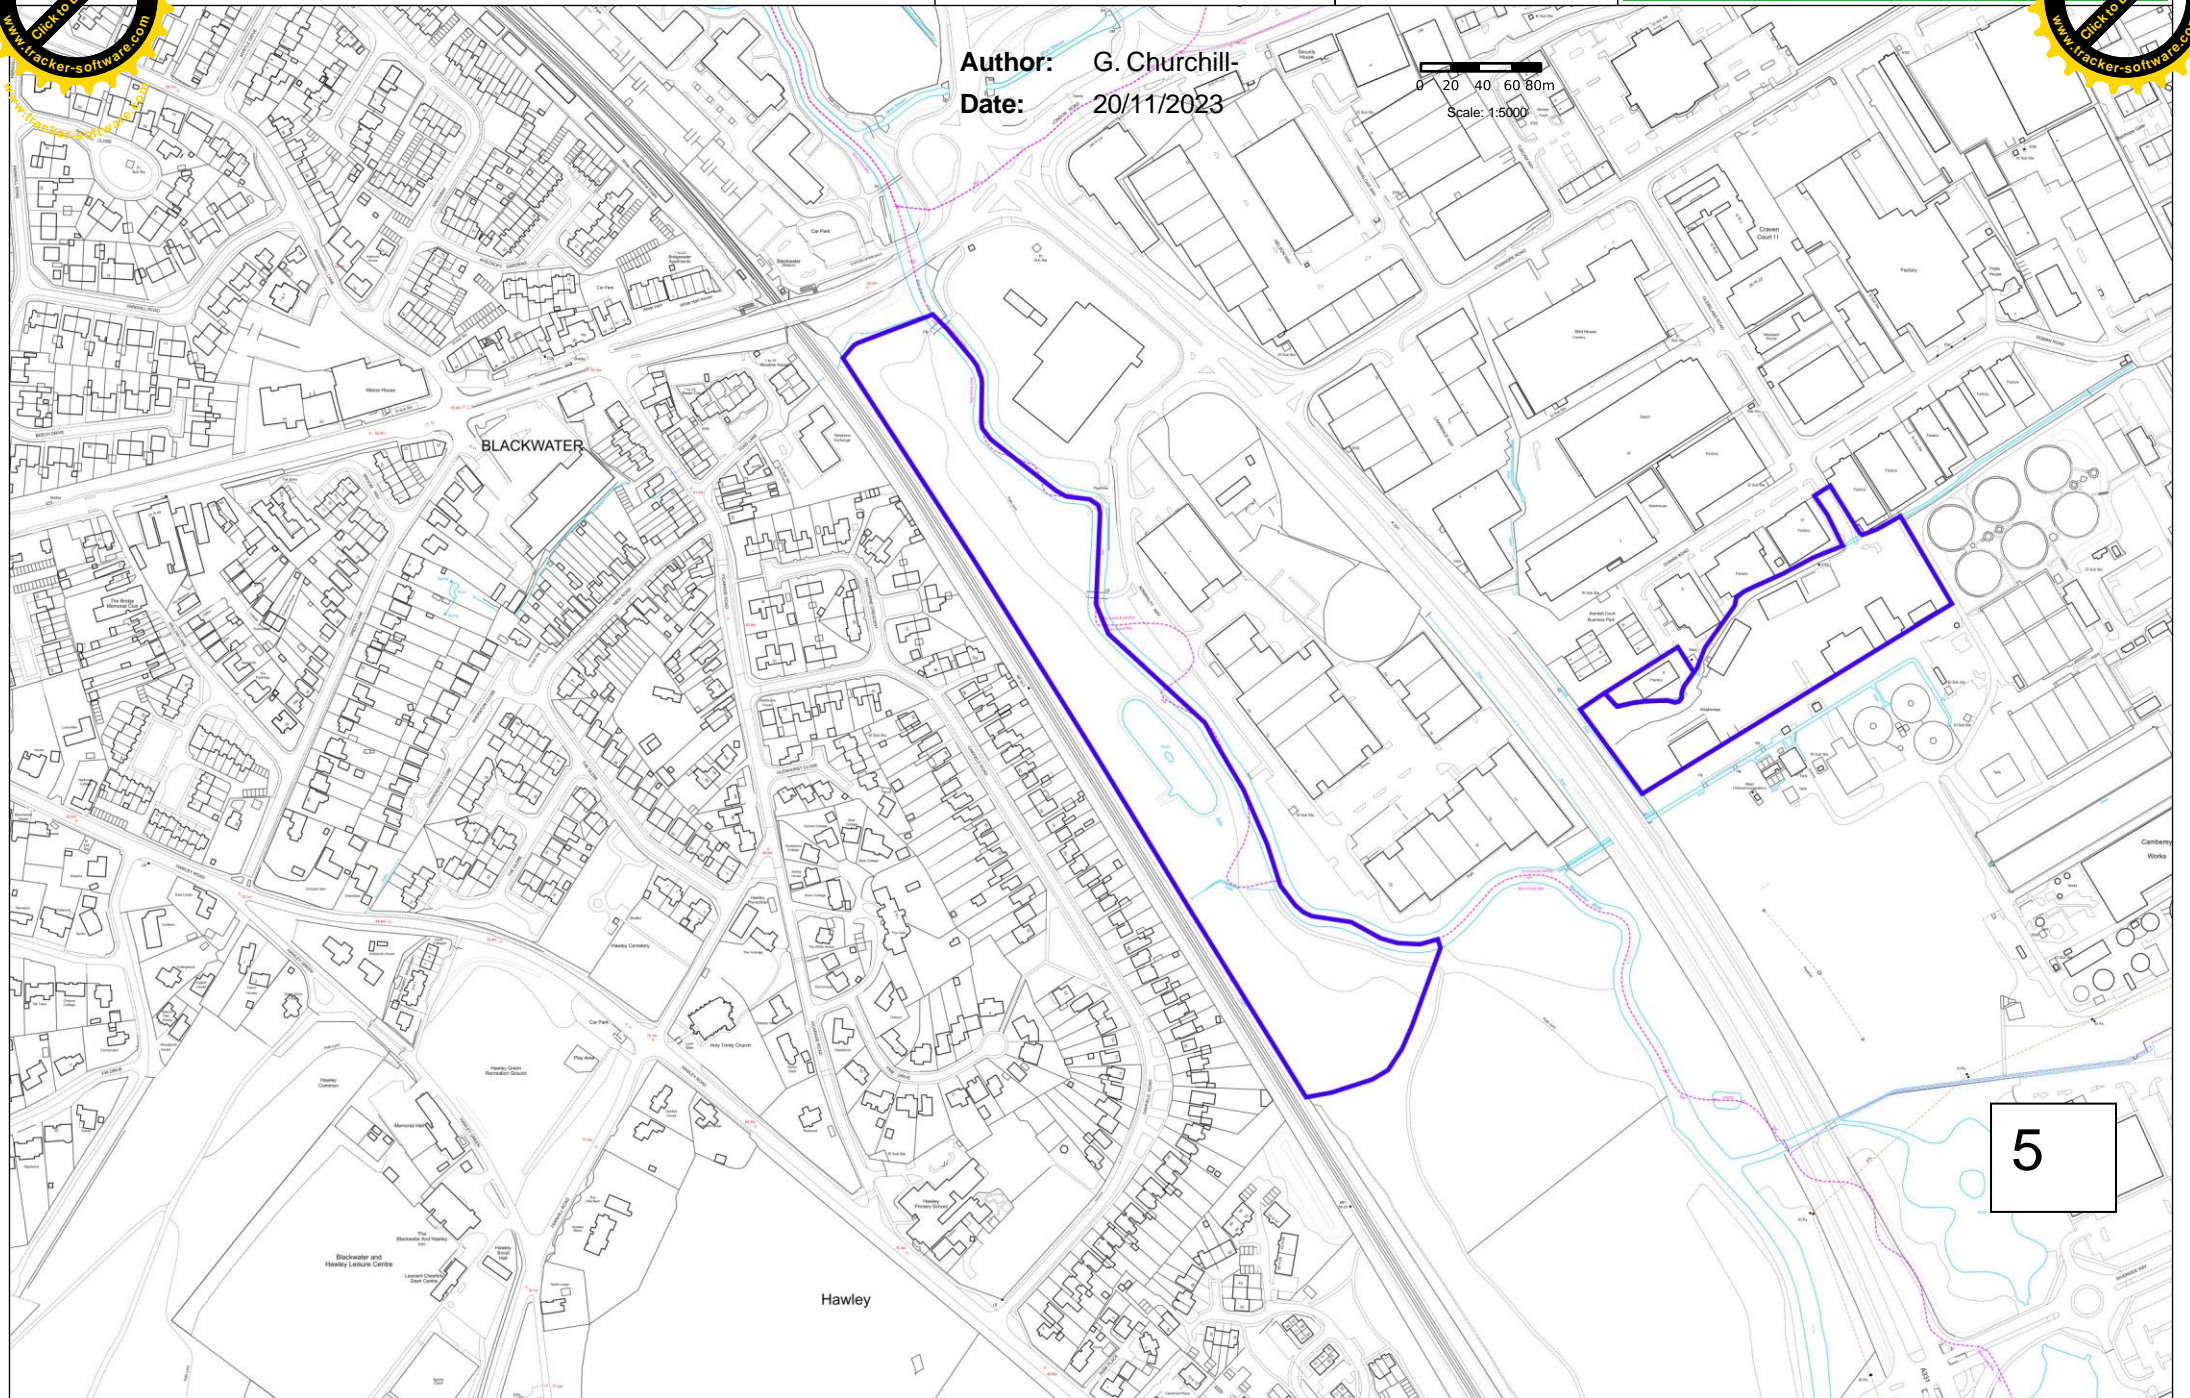

0 20 40 60 80m
Scale: 1:5000

© Crown copyright and database rights 2021 OS 100018679

Briar Avenue

Author: G. Churchill-
Date: 20/11/2023

0 10 20 30 40m
Scale: 1:1250

Play Area

The Briars (Hall)

DEER LEAP