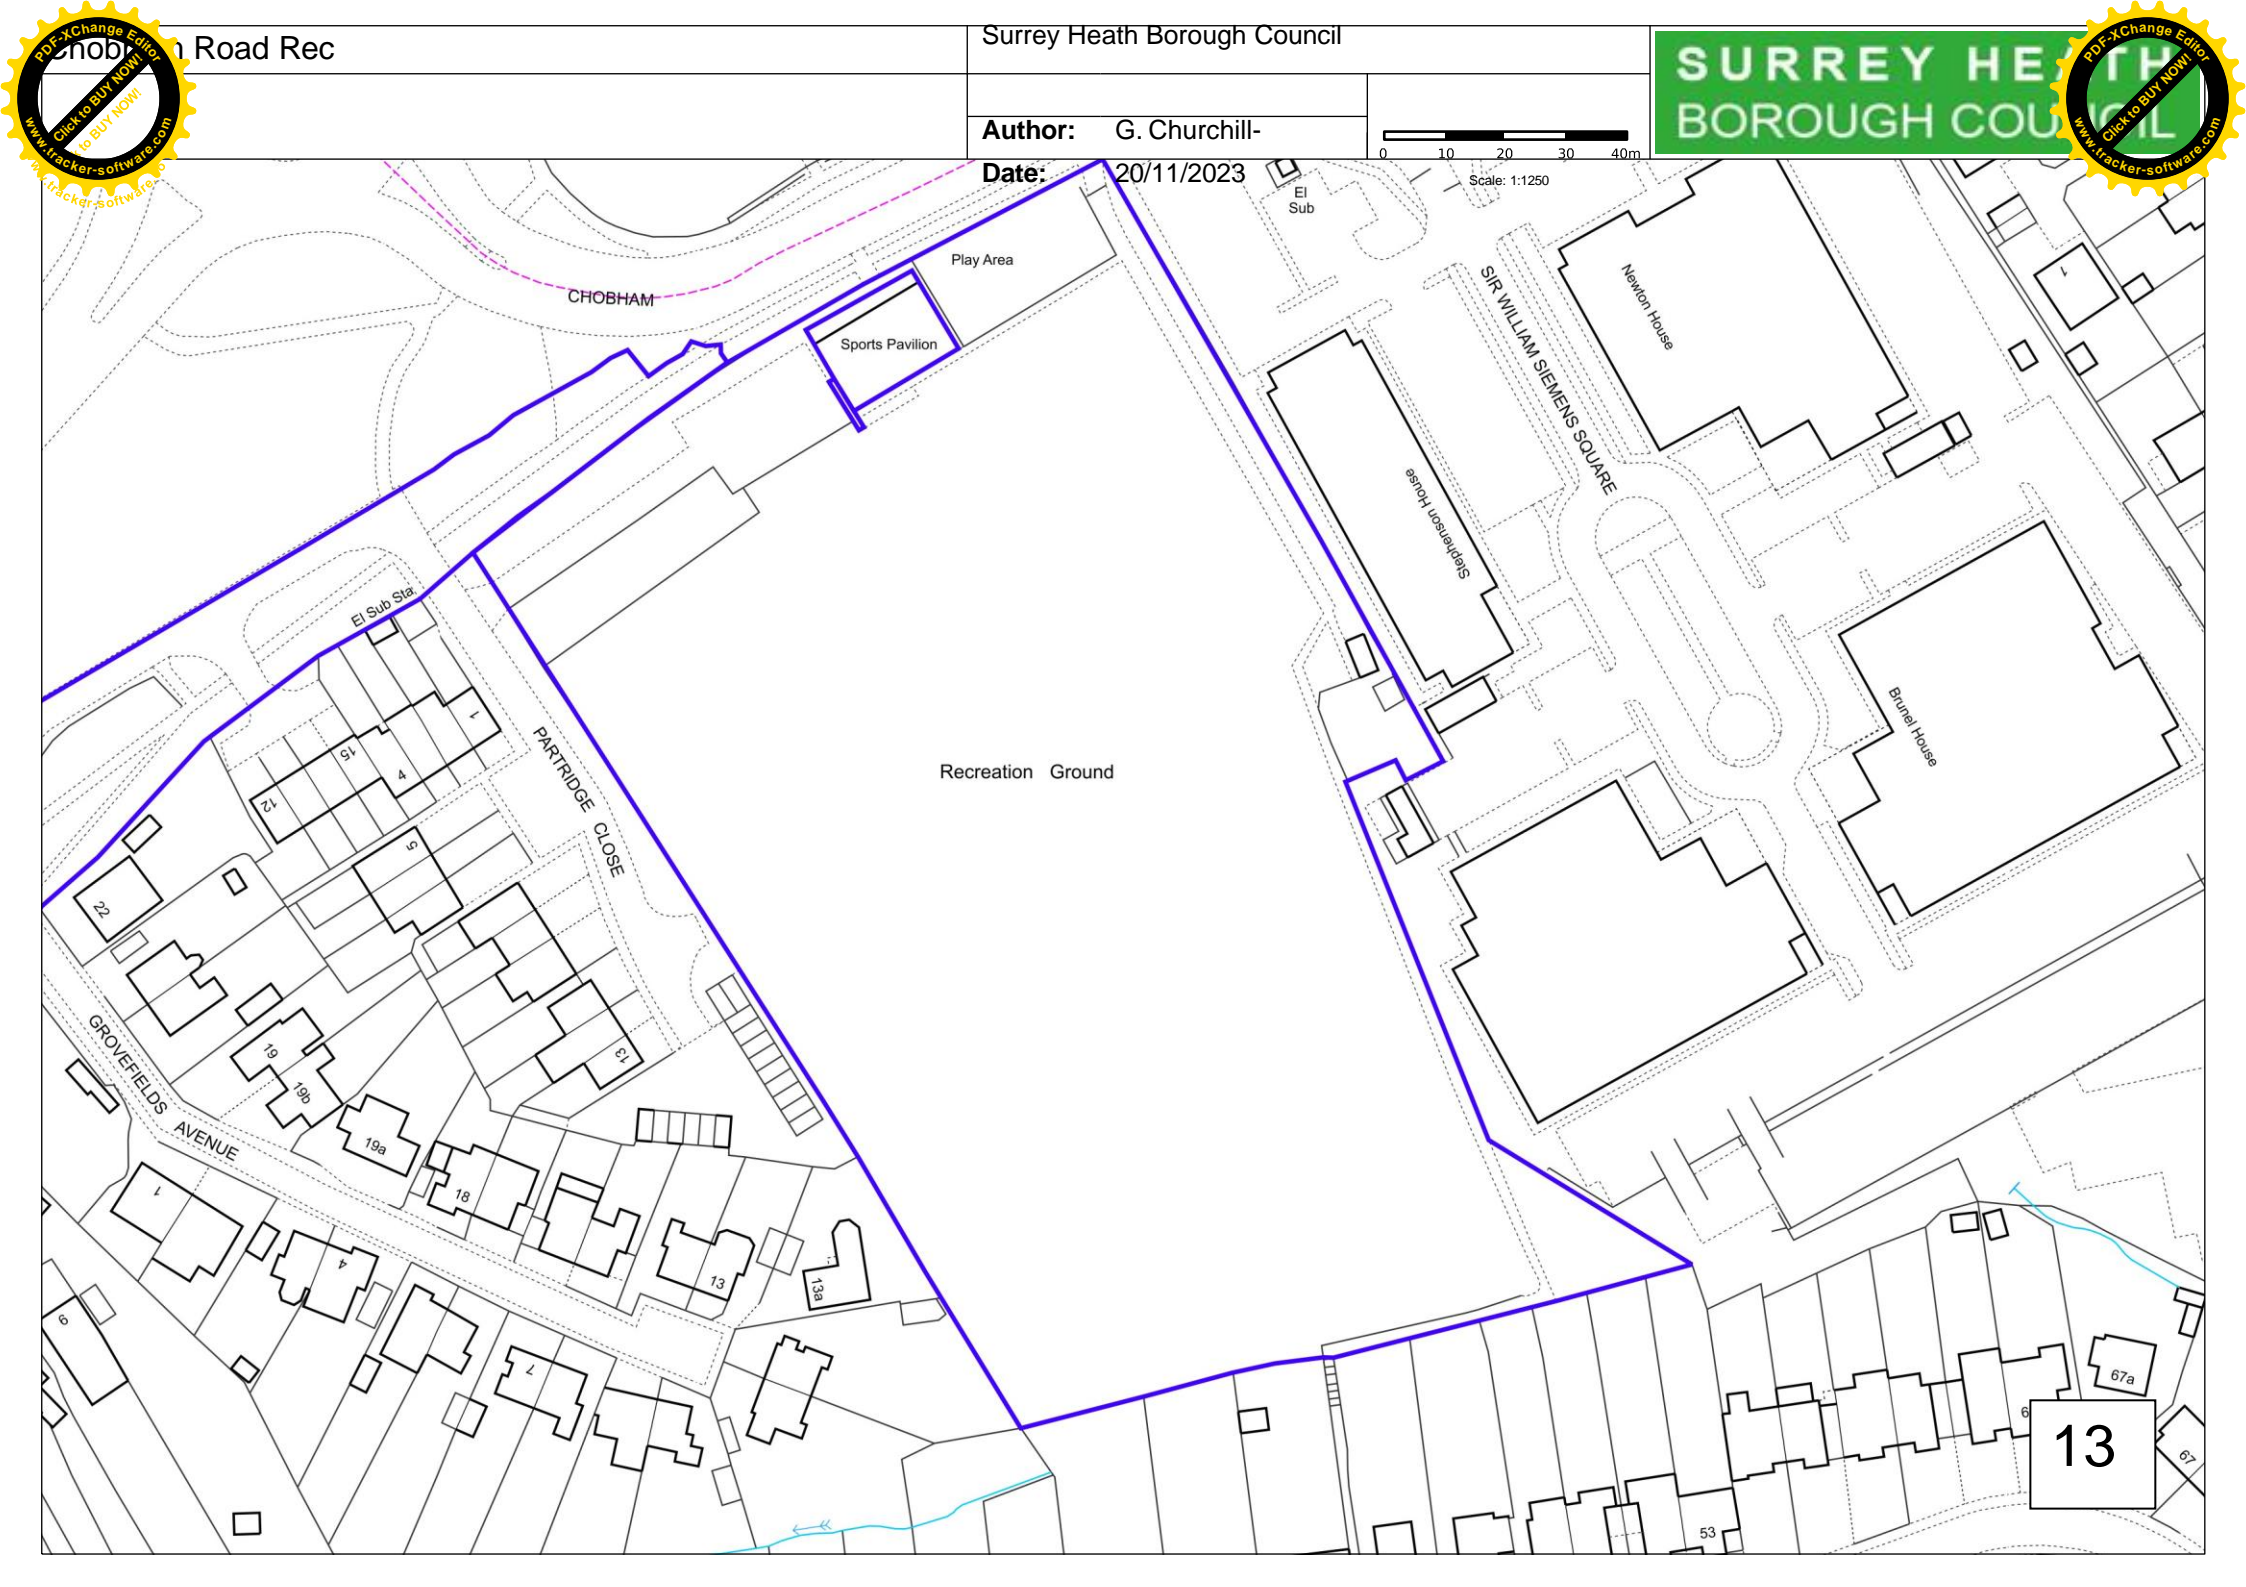

Author: G. Churchill-

Date: 20/11/2023

Scale: 1:1250

CHOBHAM

Play Area

Sports Pavilion

El Sub

SIR WILLIAM SIEMENS SQUARE

Newton House

Stapleford House

Brunel House

Recreation Ground

PARTRIDGE CLOSE

GROVEFIELDS AVENUE

El Sub Sta

13

67a

67

53

15

4

12

5

19

19b

19a

18

13

13a