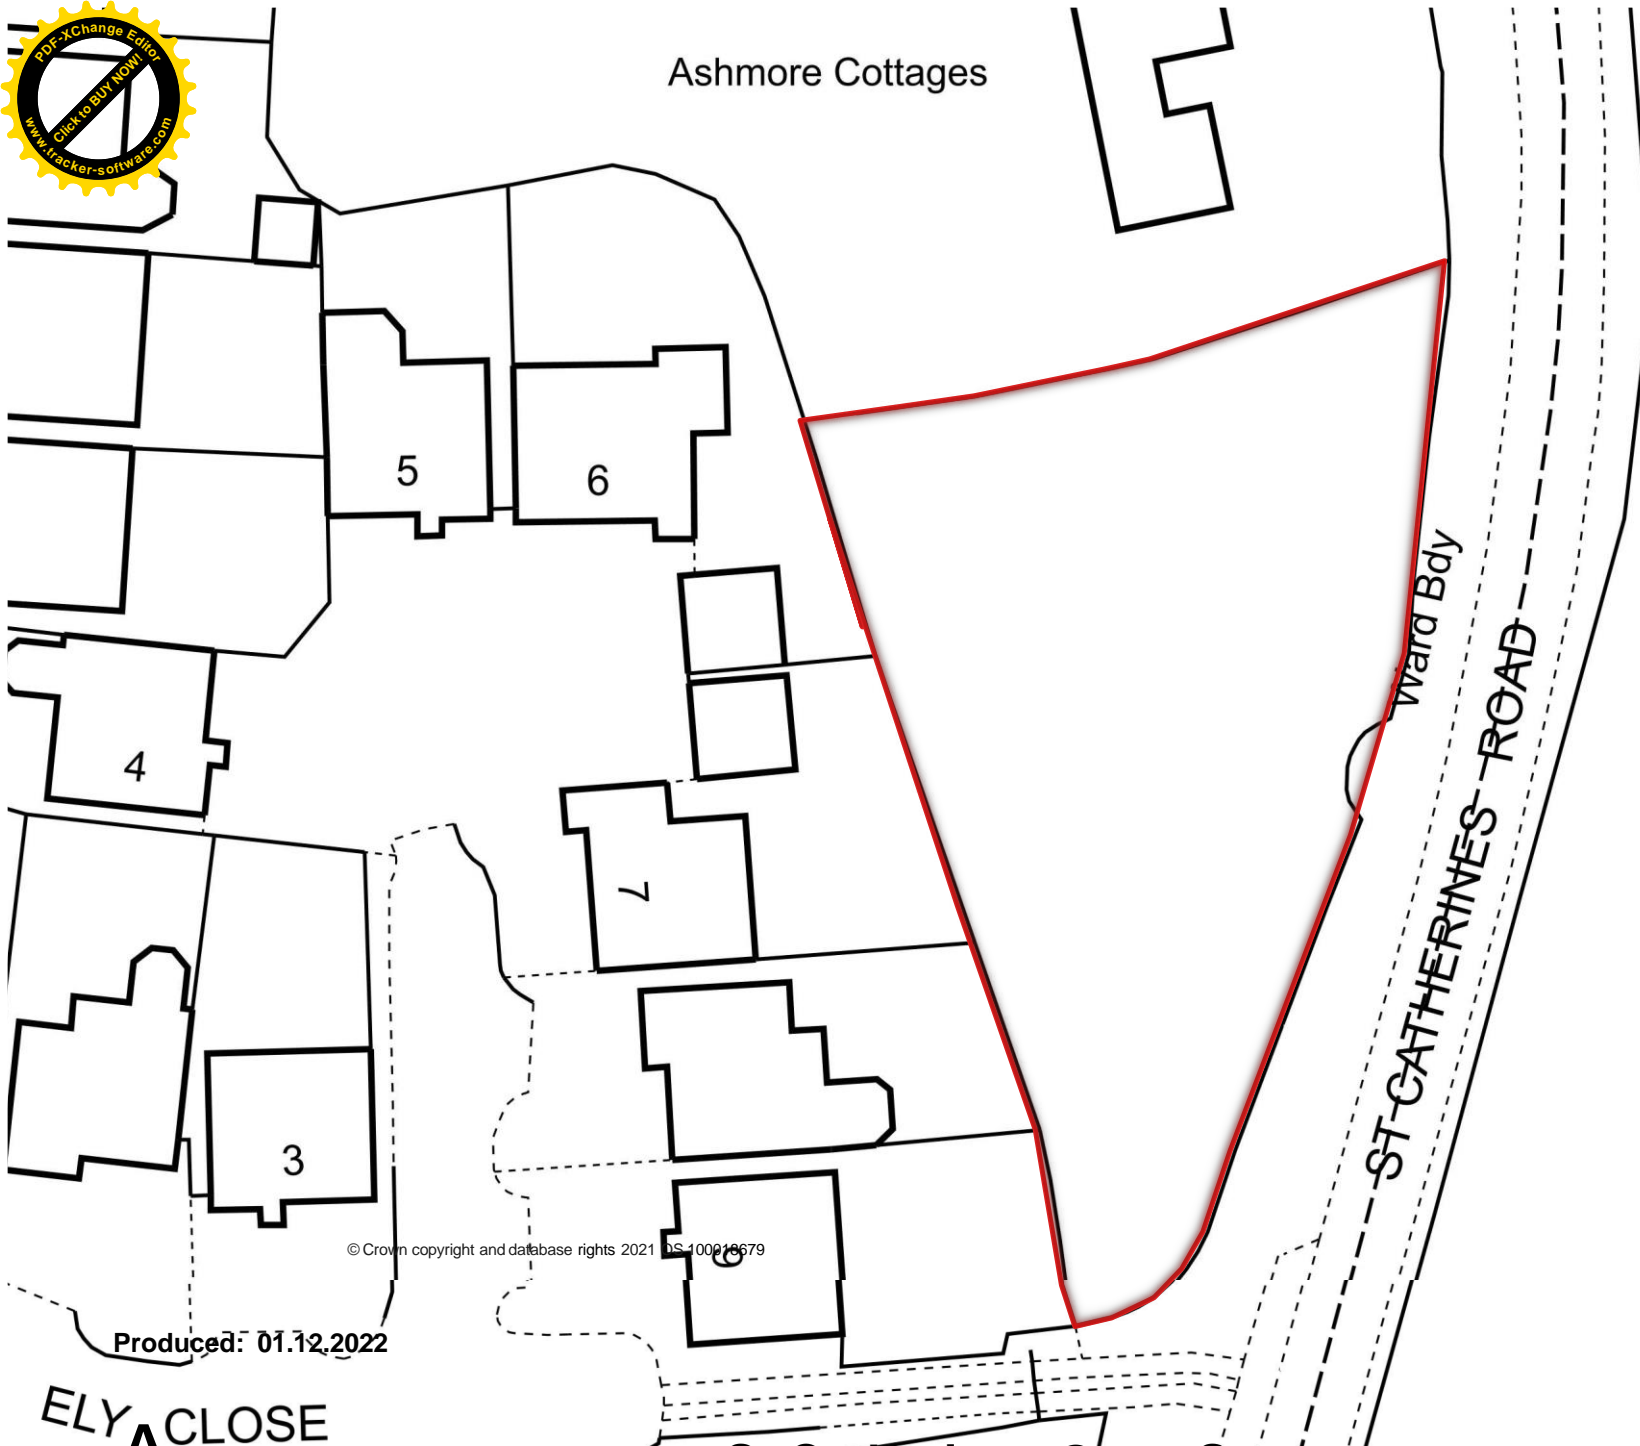

35

© Crown copyright and database rights 2021 OS 100018679

Author: G. Churchill-

Date: 20/11/2023

A Produced: 01.12.2022
Scale: 1:1,050

Rosewood Way, Open Space, West End

38

© Crown copyright and database rights 2021 OS 100018679

Roundpond Clump

Scale: 1:2,470
 Produced: 01.12.2022

39

© Crown copyright and database rights 2021 OS 100018679

A Produced: 01.12.2022
Scale: 1/1,450

Southcote Park, Camberley

A Produced: 01.12.2022
Scale: 1:1,290

© Crown copyright and database rights 2021 OS 100018679

Ashmore Cottages

© Crown copyright and database rights 2021 OS 100018679

Produced: 01.12.2022

ELY CLOSE
A Scale: 1:430

St Catherines Open Space

Recreation Ground