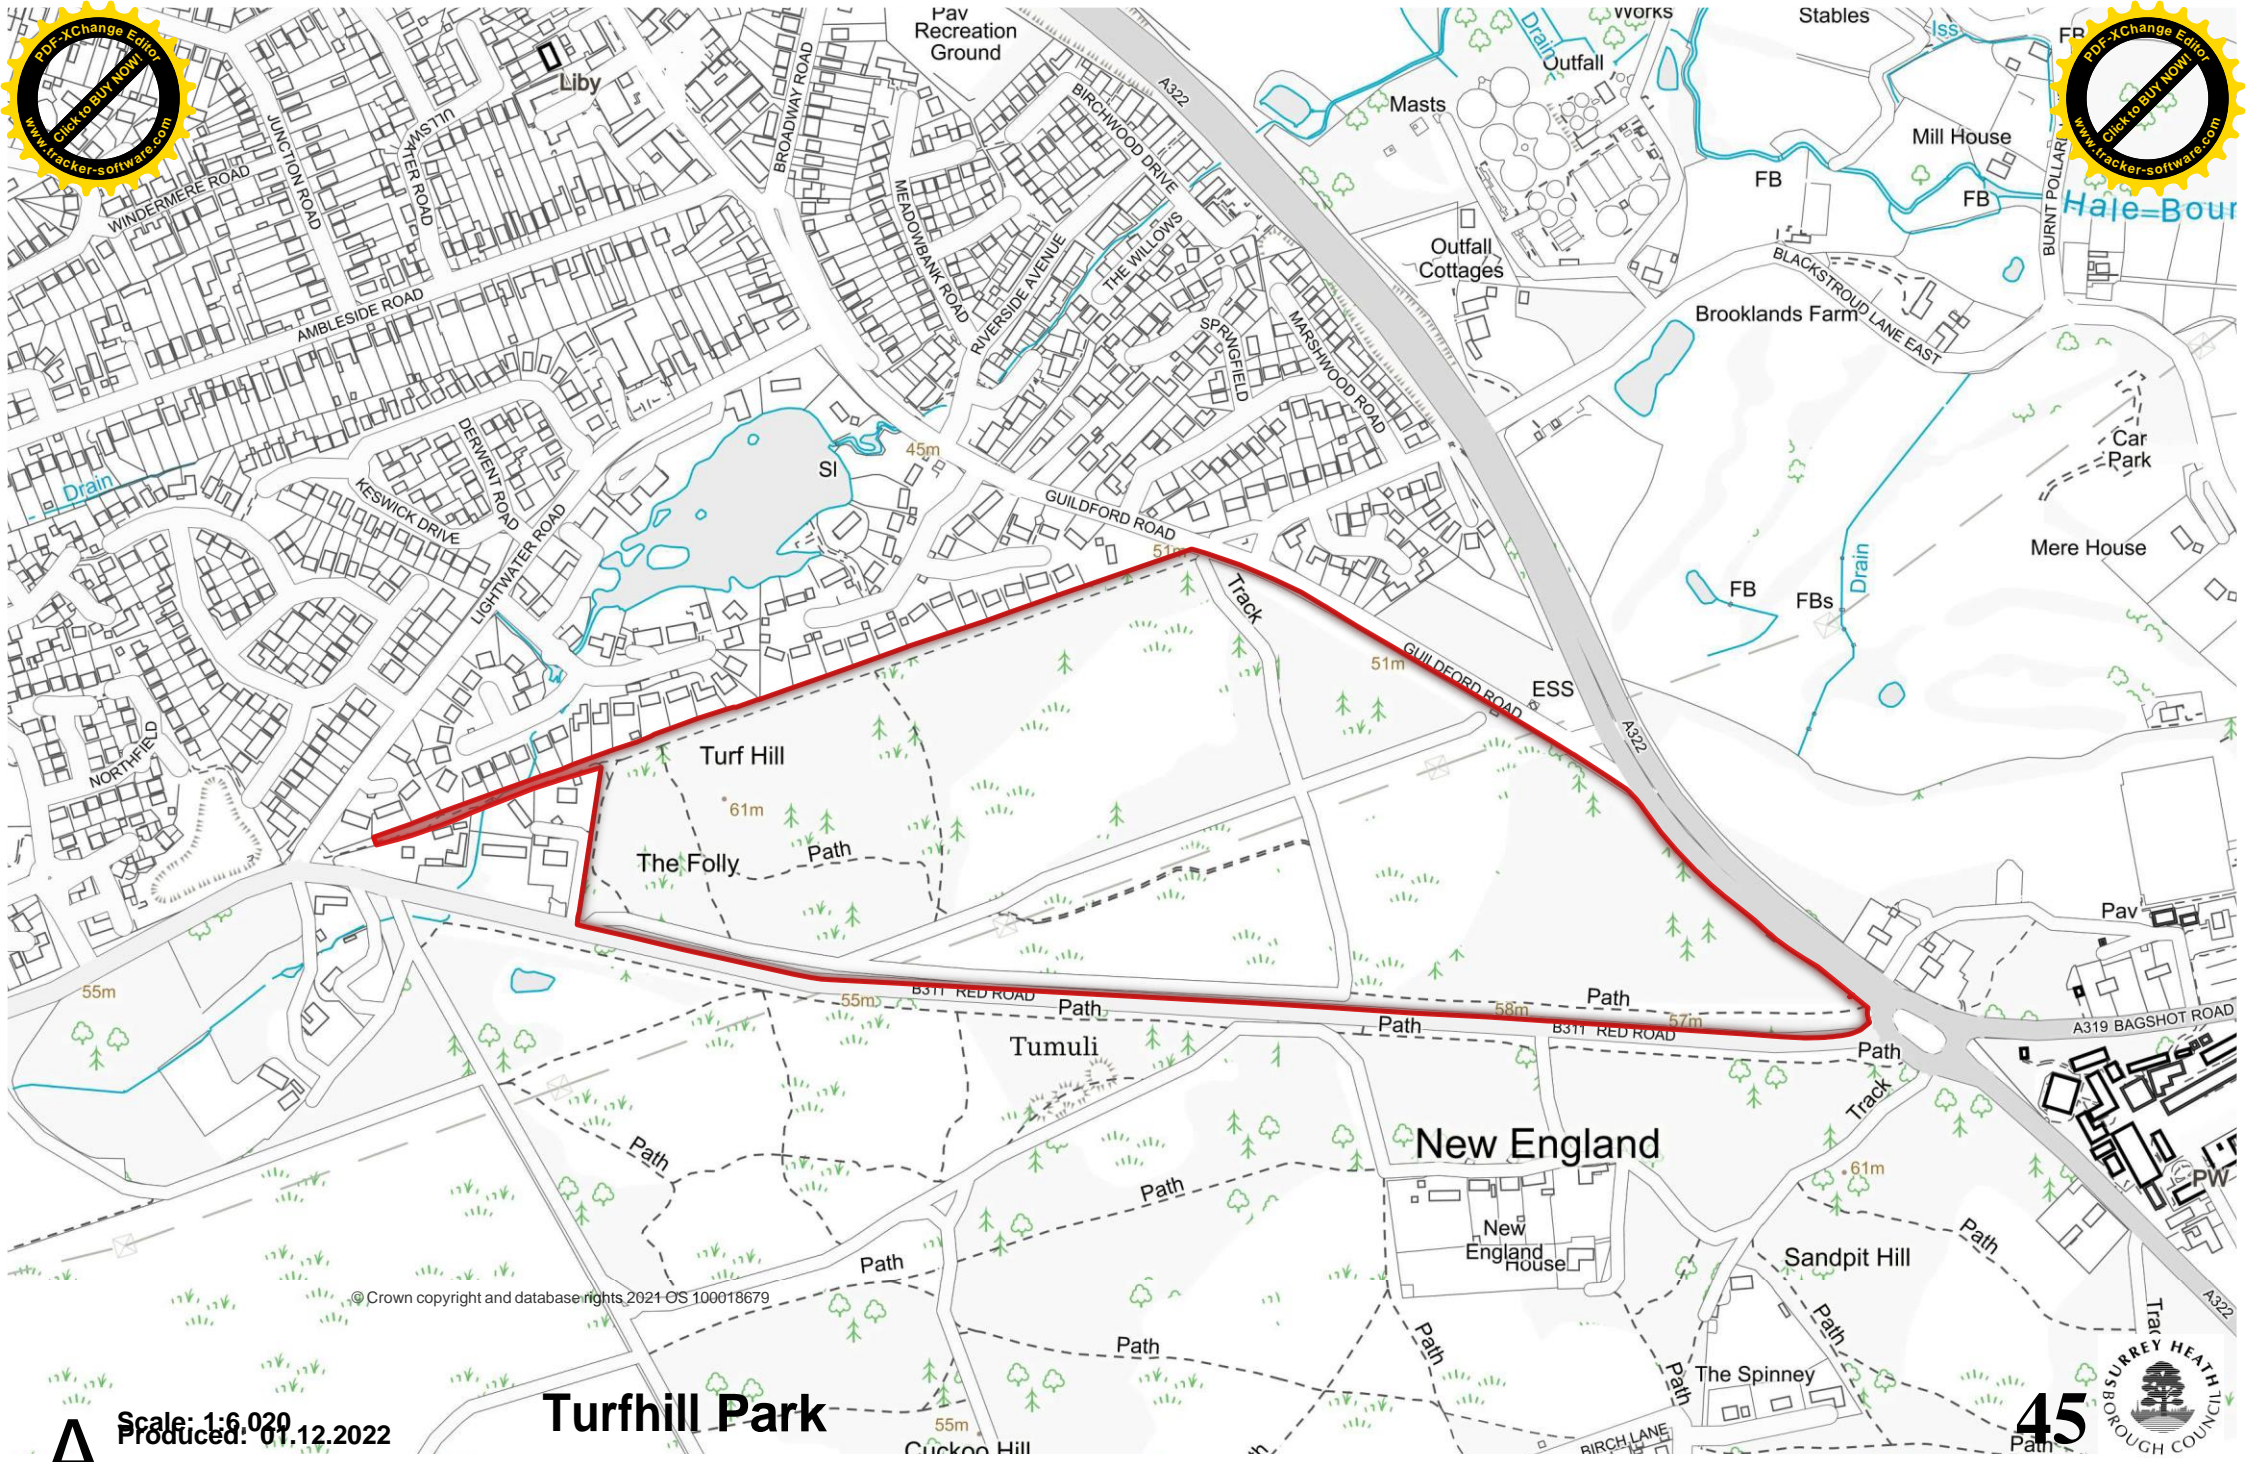

Frimley Green

© Crown copyright and database rights 2021 OS 100018679

Produced: 01.12.2022
Scale: 1:4,070

St Catherine's Wood (SANG), Lake Road

43

© Crown copyright and database rights 2021. OS 100018679.

© Crown copyright and database rights, 2021 OS 100018679