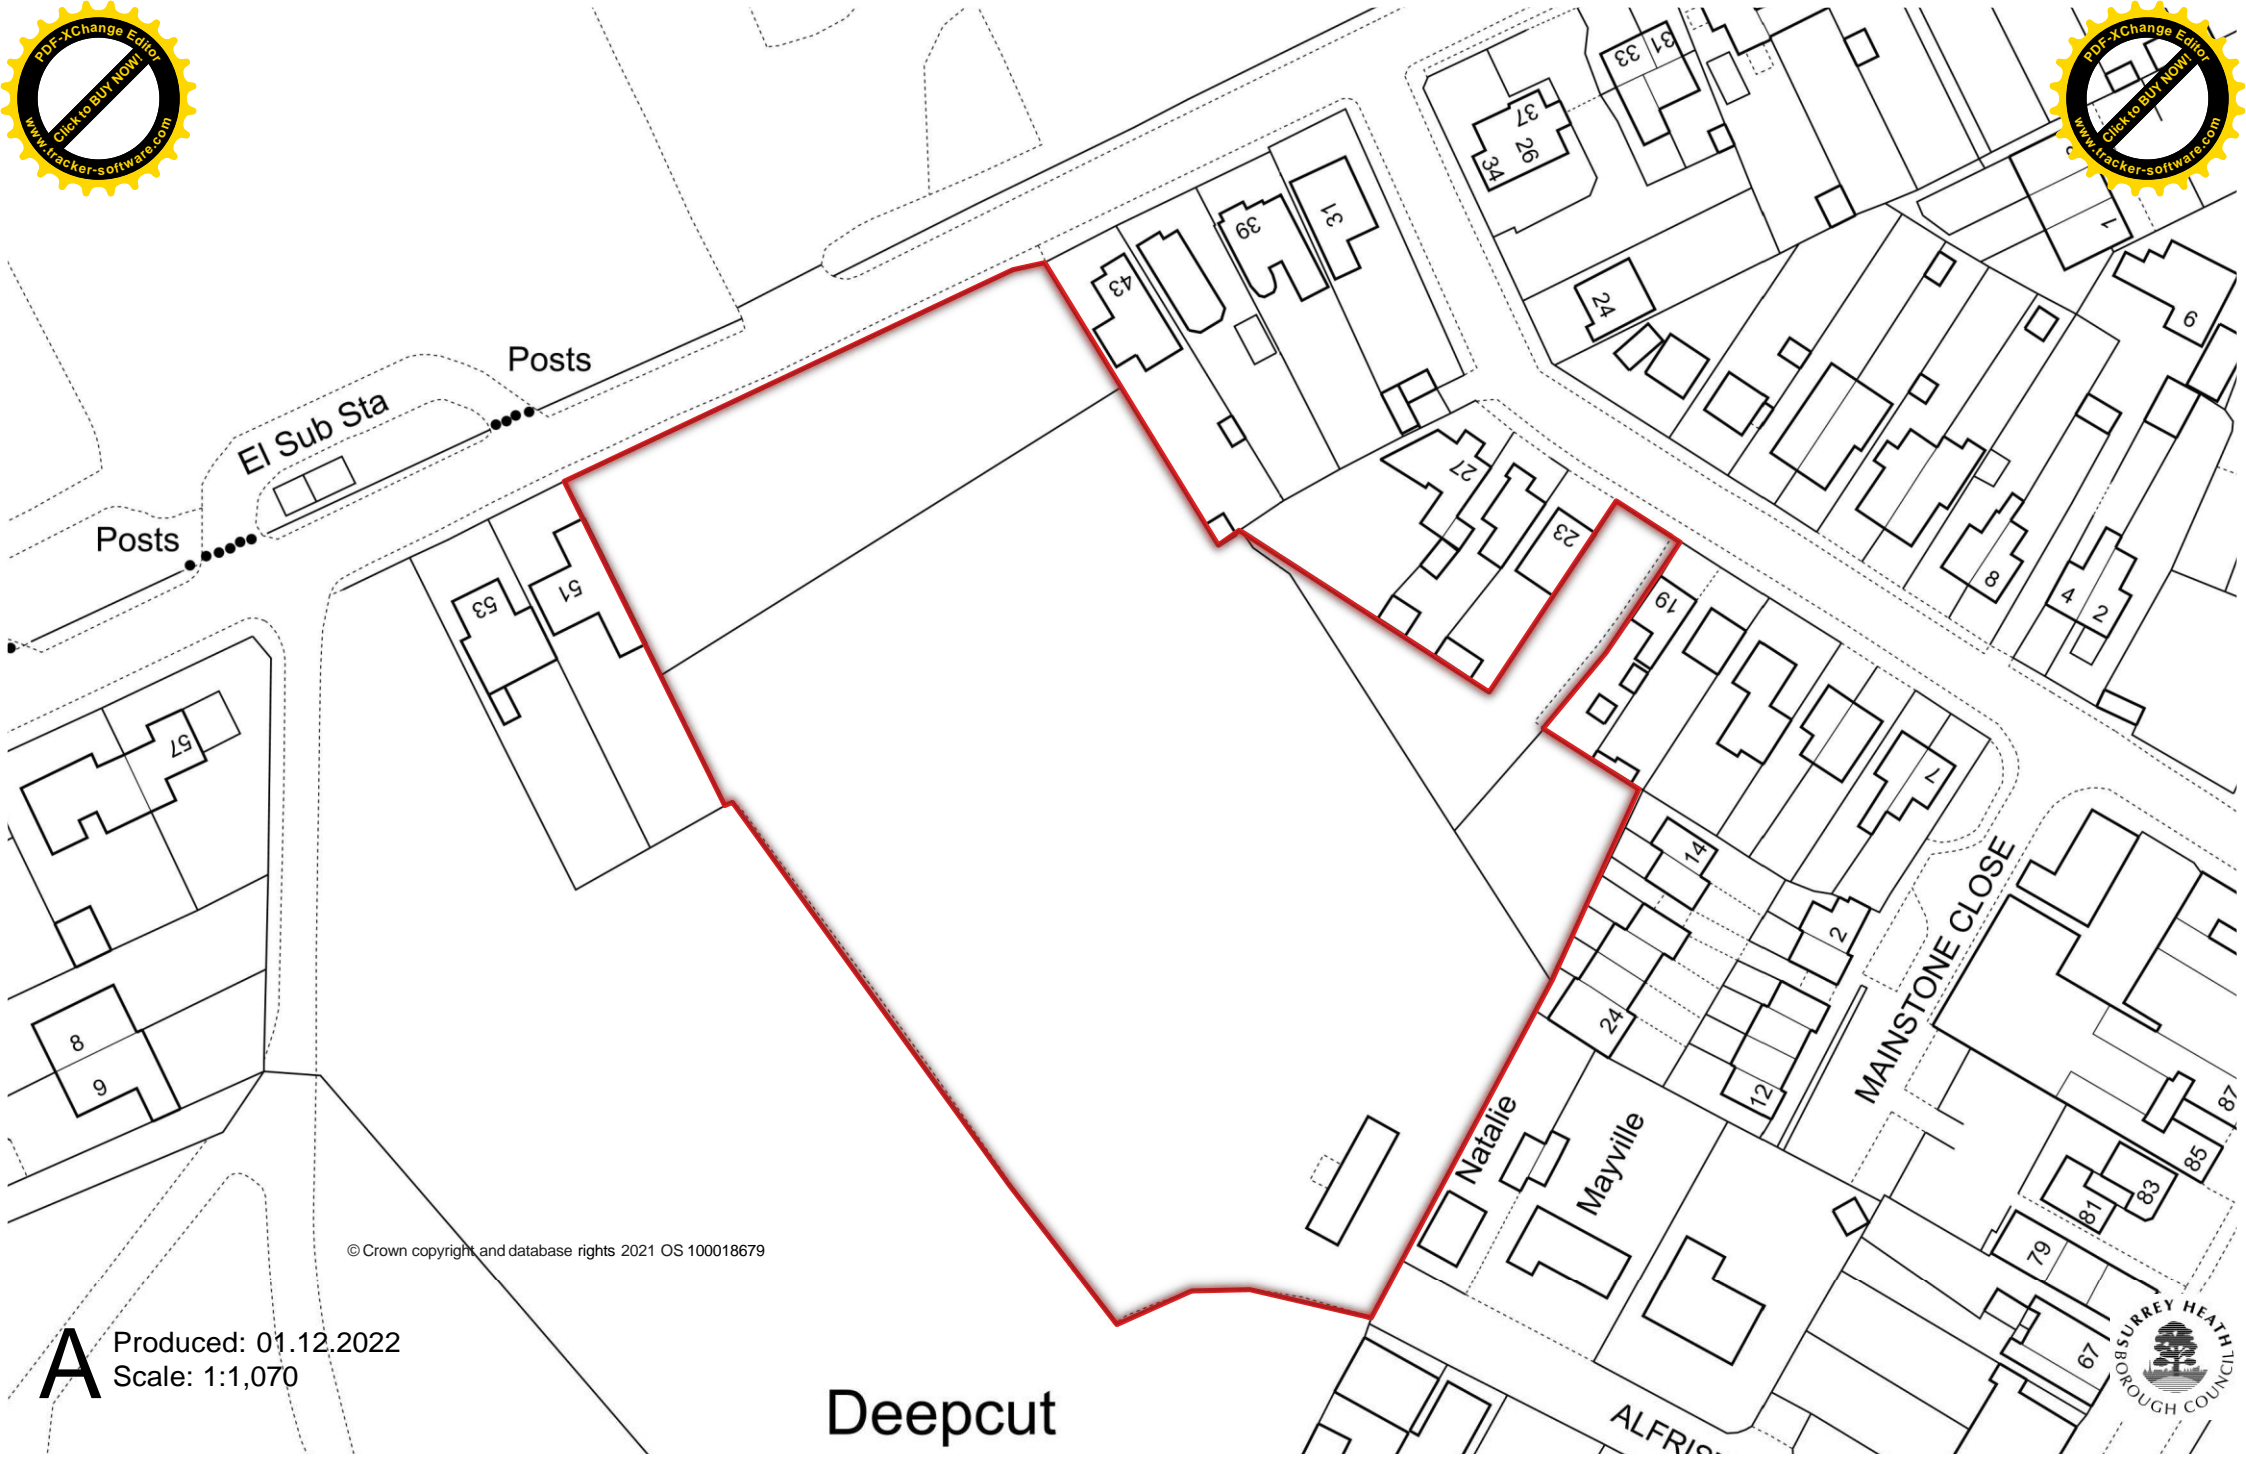

© Crown copyright and database rights 2021 OS 100018679

A Produced: 01.12.2022
Scale: 1:1,070

Deepcut

Deepcut Recreation Ground, Camberley