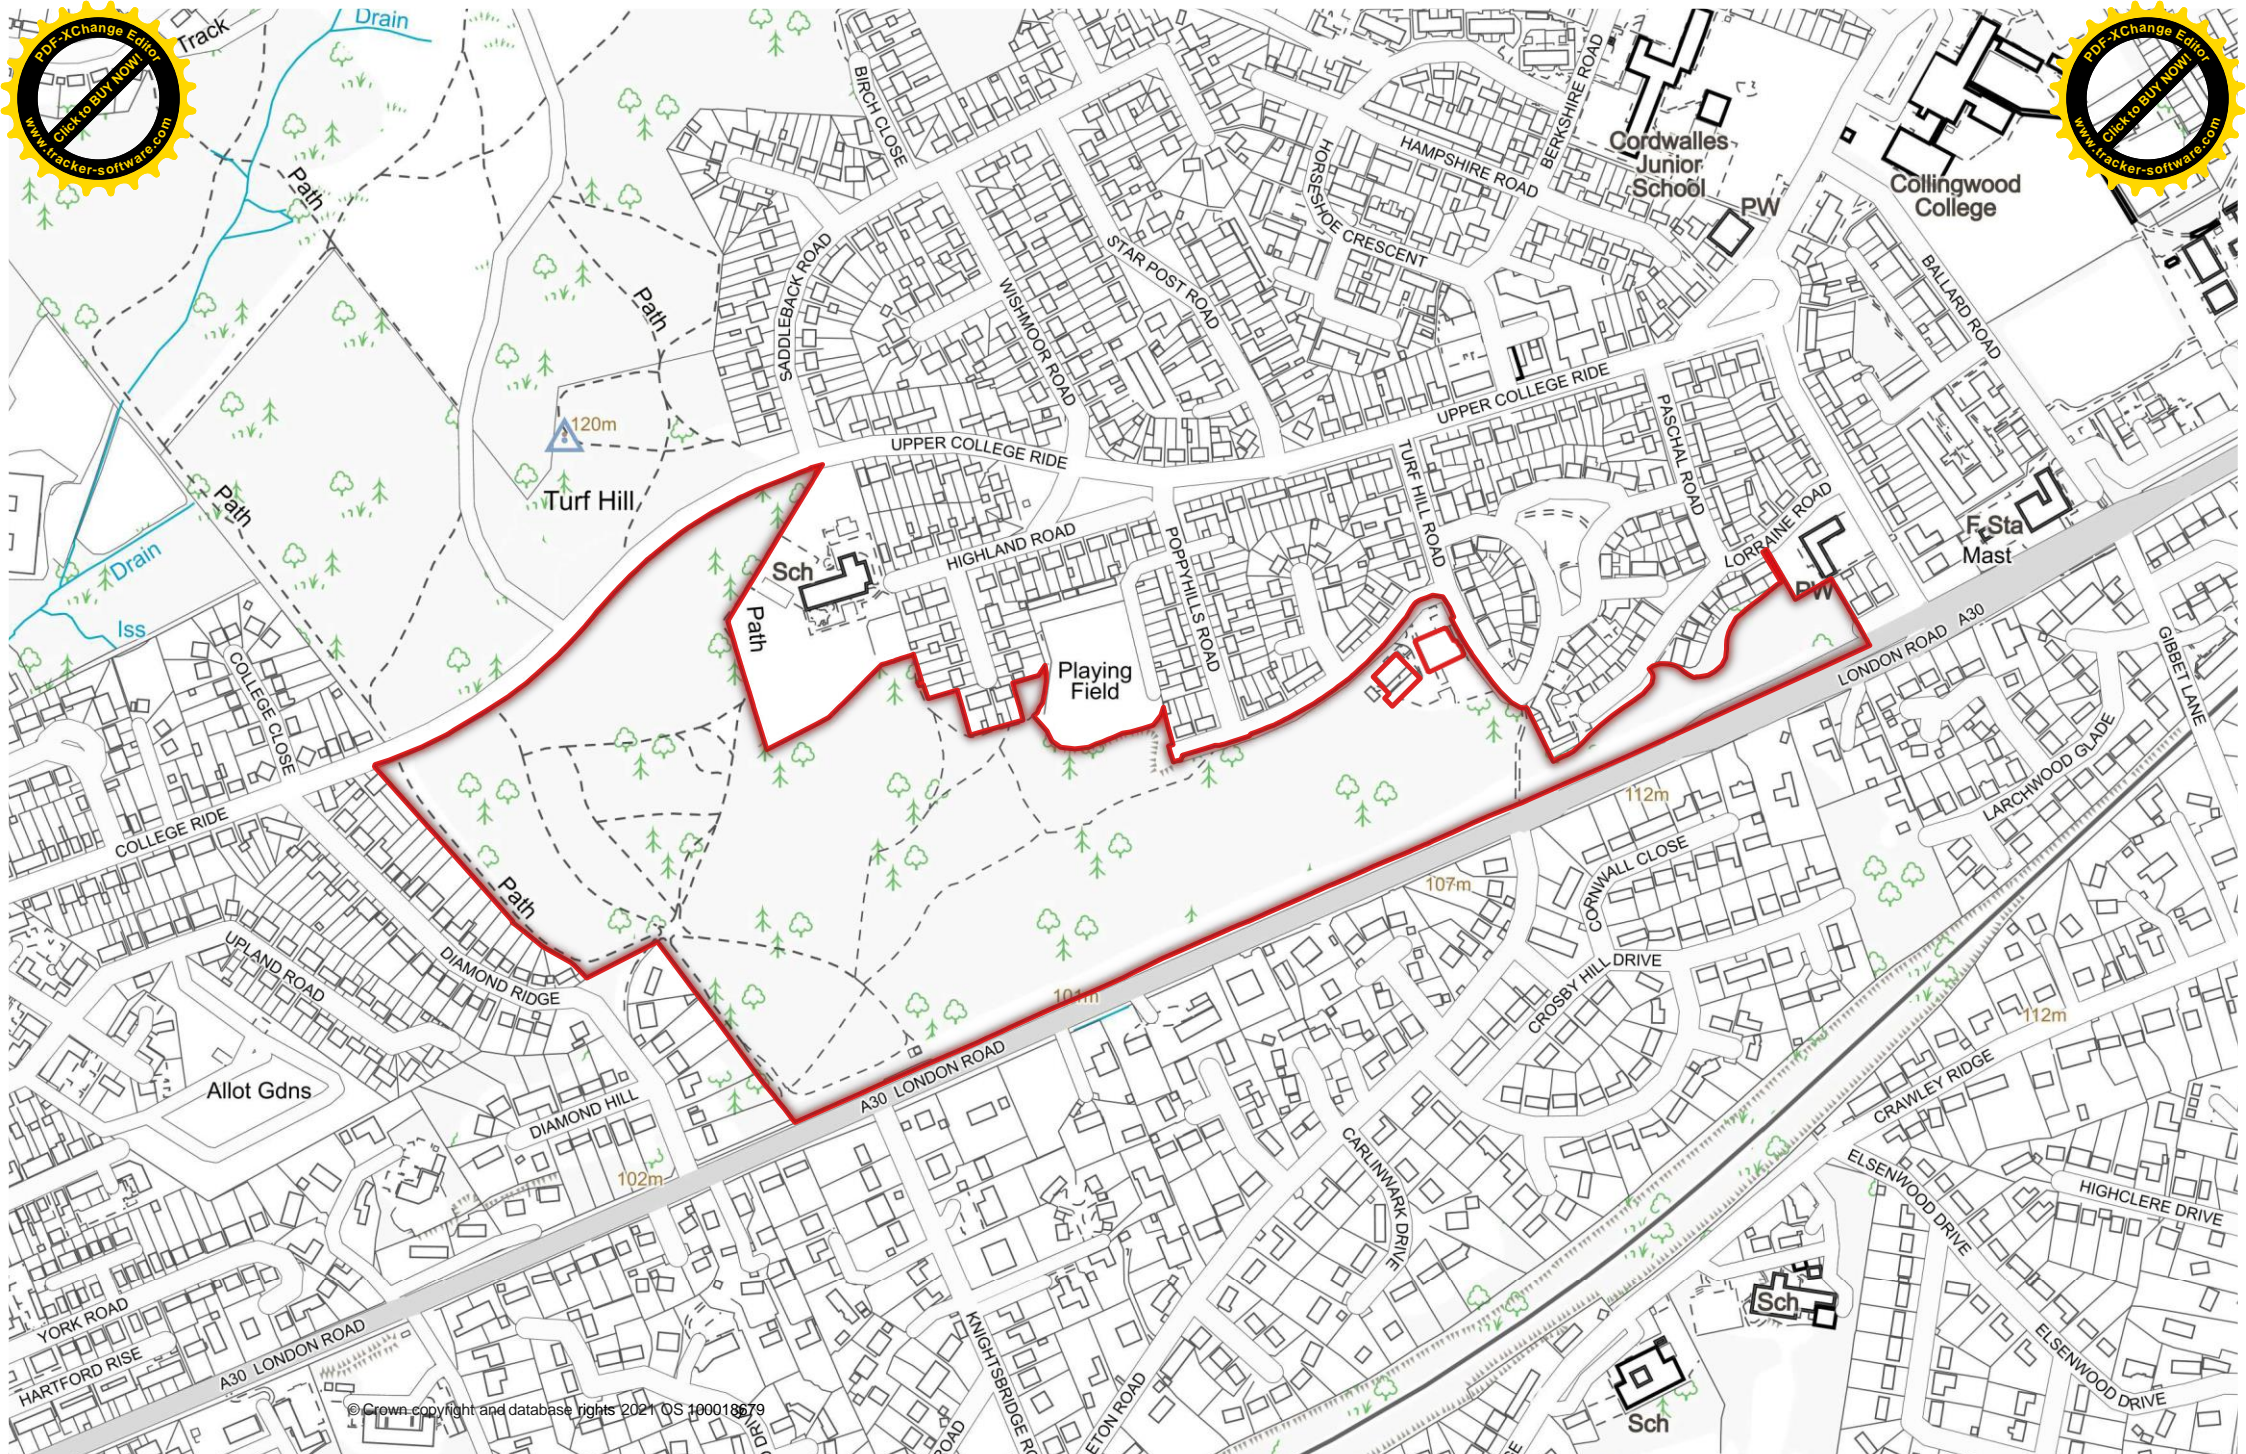

Deepcut

Deepcut Recreation Ground, Camberley

Play Area

© Crown copyright and database rights 2021 OS 100018679

A Produced: 01.12.2022
Scale: 1:200

Evergreen Road, Frimley

20

© Crown copyright and database rights 2021 OS 100018679