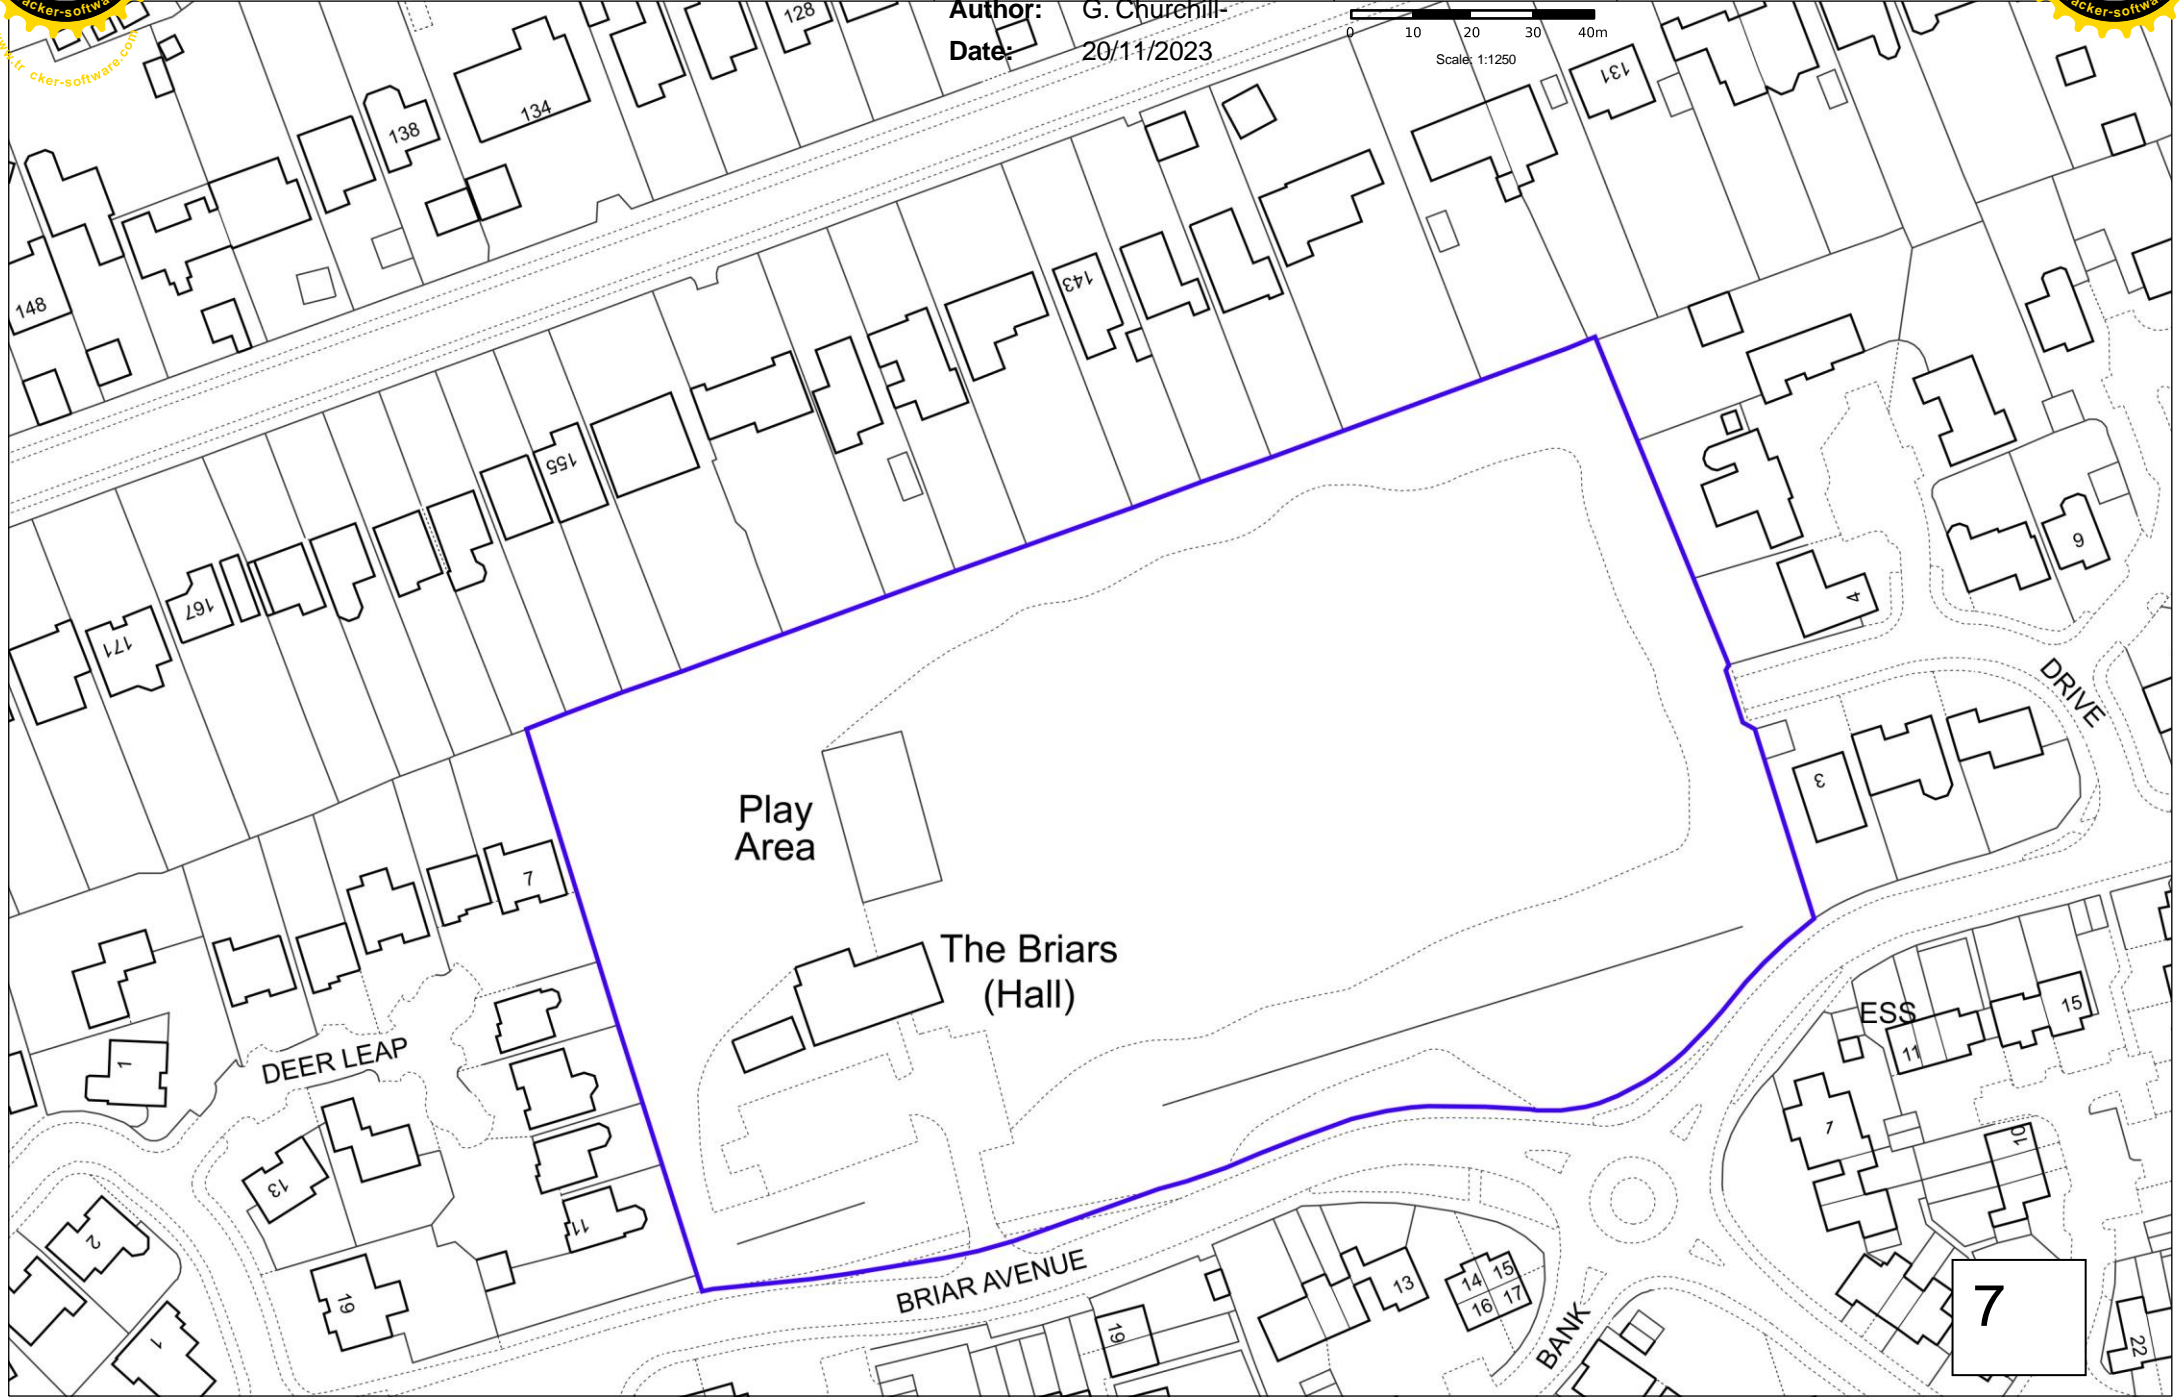

0 20 40 60 80m
Scale: 1:5000

© Crown copyright and database rights 2021 OS 100018679

Briar Avenue

Author: G. Churchill-
Date: 20/11/2023

0 10 20 30 40m
Scale: 1:1250

Play Area

The Briars (Hall)

DEER LEAP