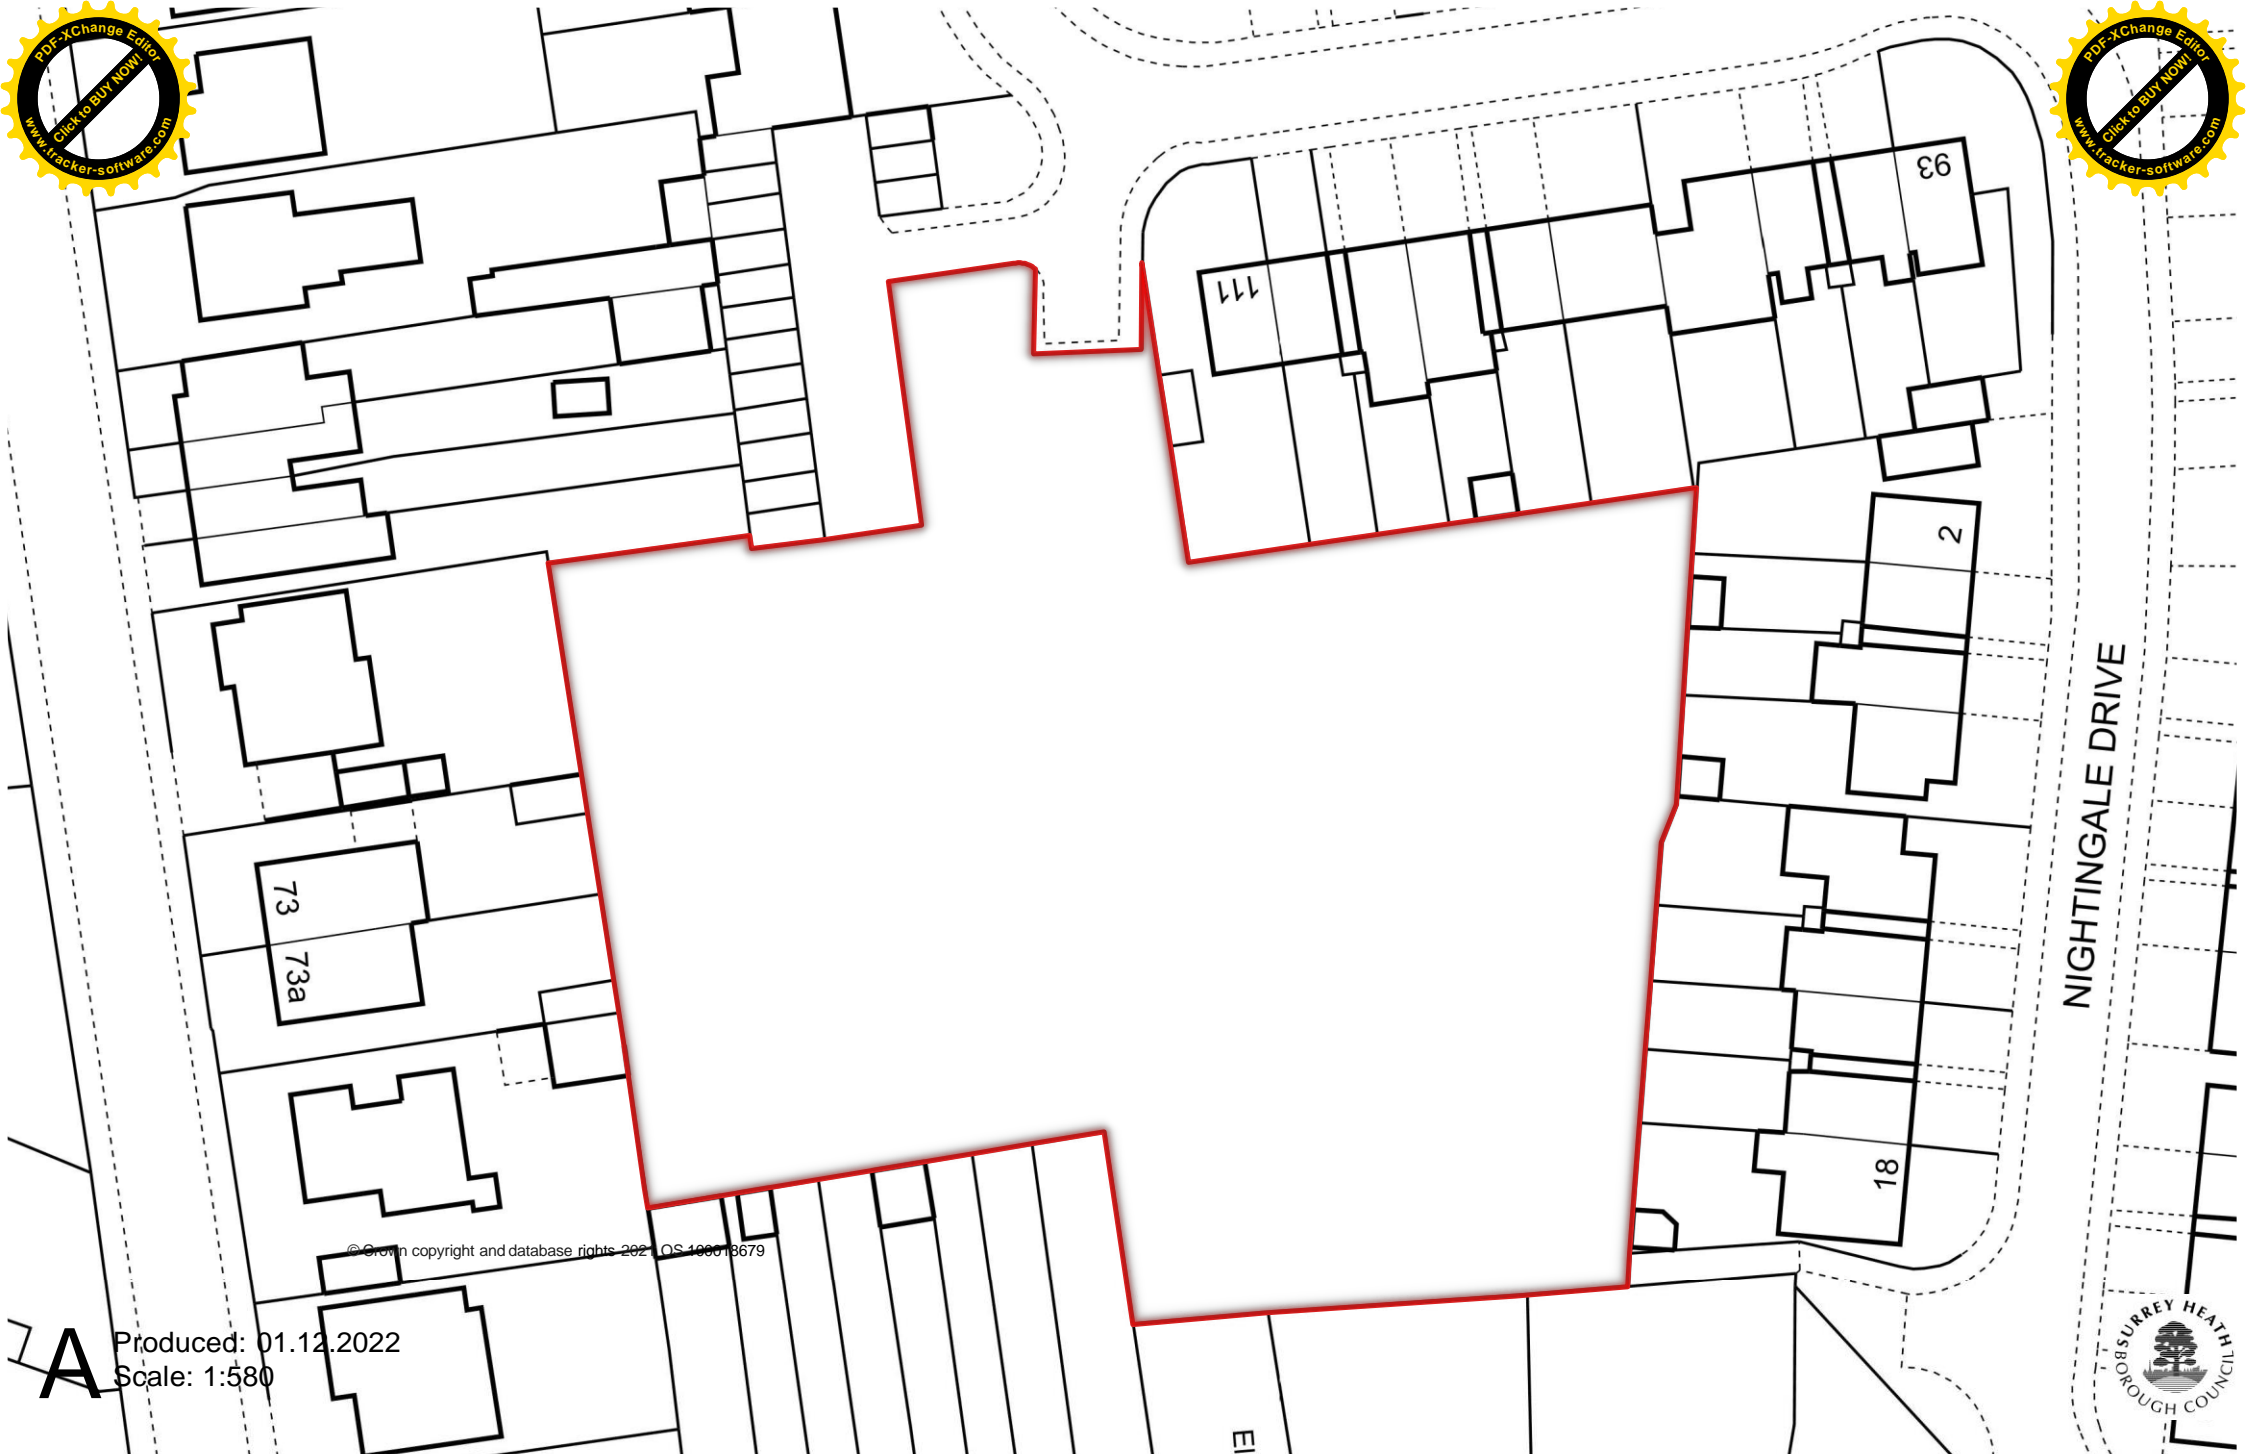

A Produced: 01.12.2022
Scale: 1:7,210

Lightwater Country Park, Lightwater

RORKES DRIFT

Rosewood

Play Area

© Crown copyright and database rights 2021 OS 100018679

Loman Road, Mytchett

LOMAN ROAD

28

A Produced: 04.12.2022
Scale: 1:310

© Crown copyright and database rights 2021 OS 100018679

A Produced: 01.12.2022
Scale: 1:1,590

London Road Recreation Ground, Camberley

29

© Crown copyright and database rights 2022 OS 400018679