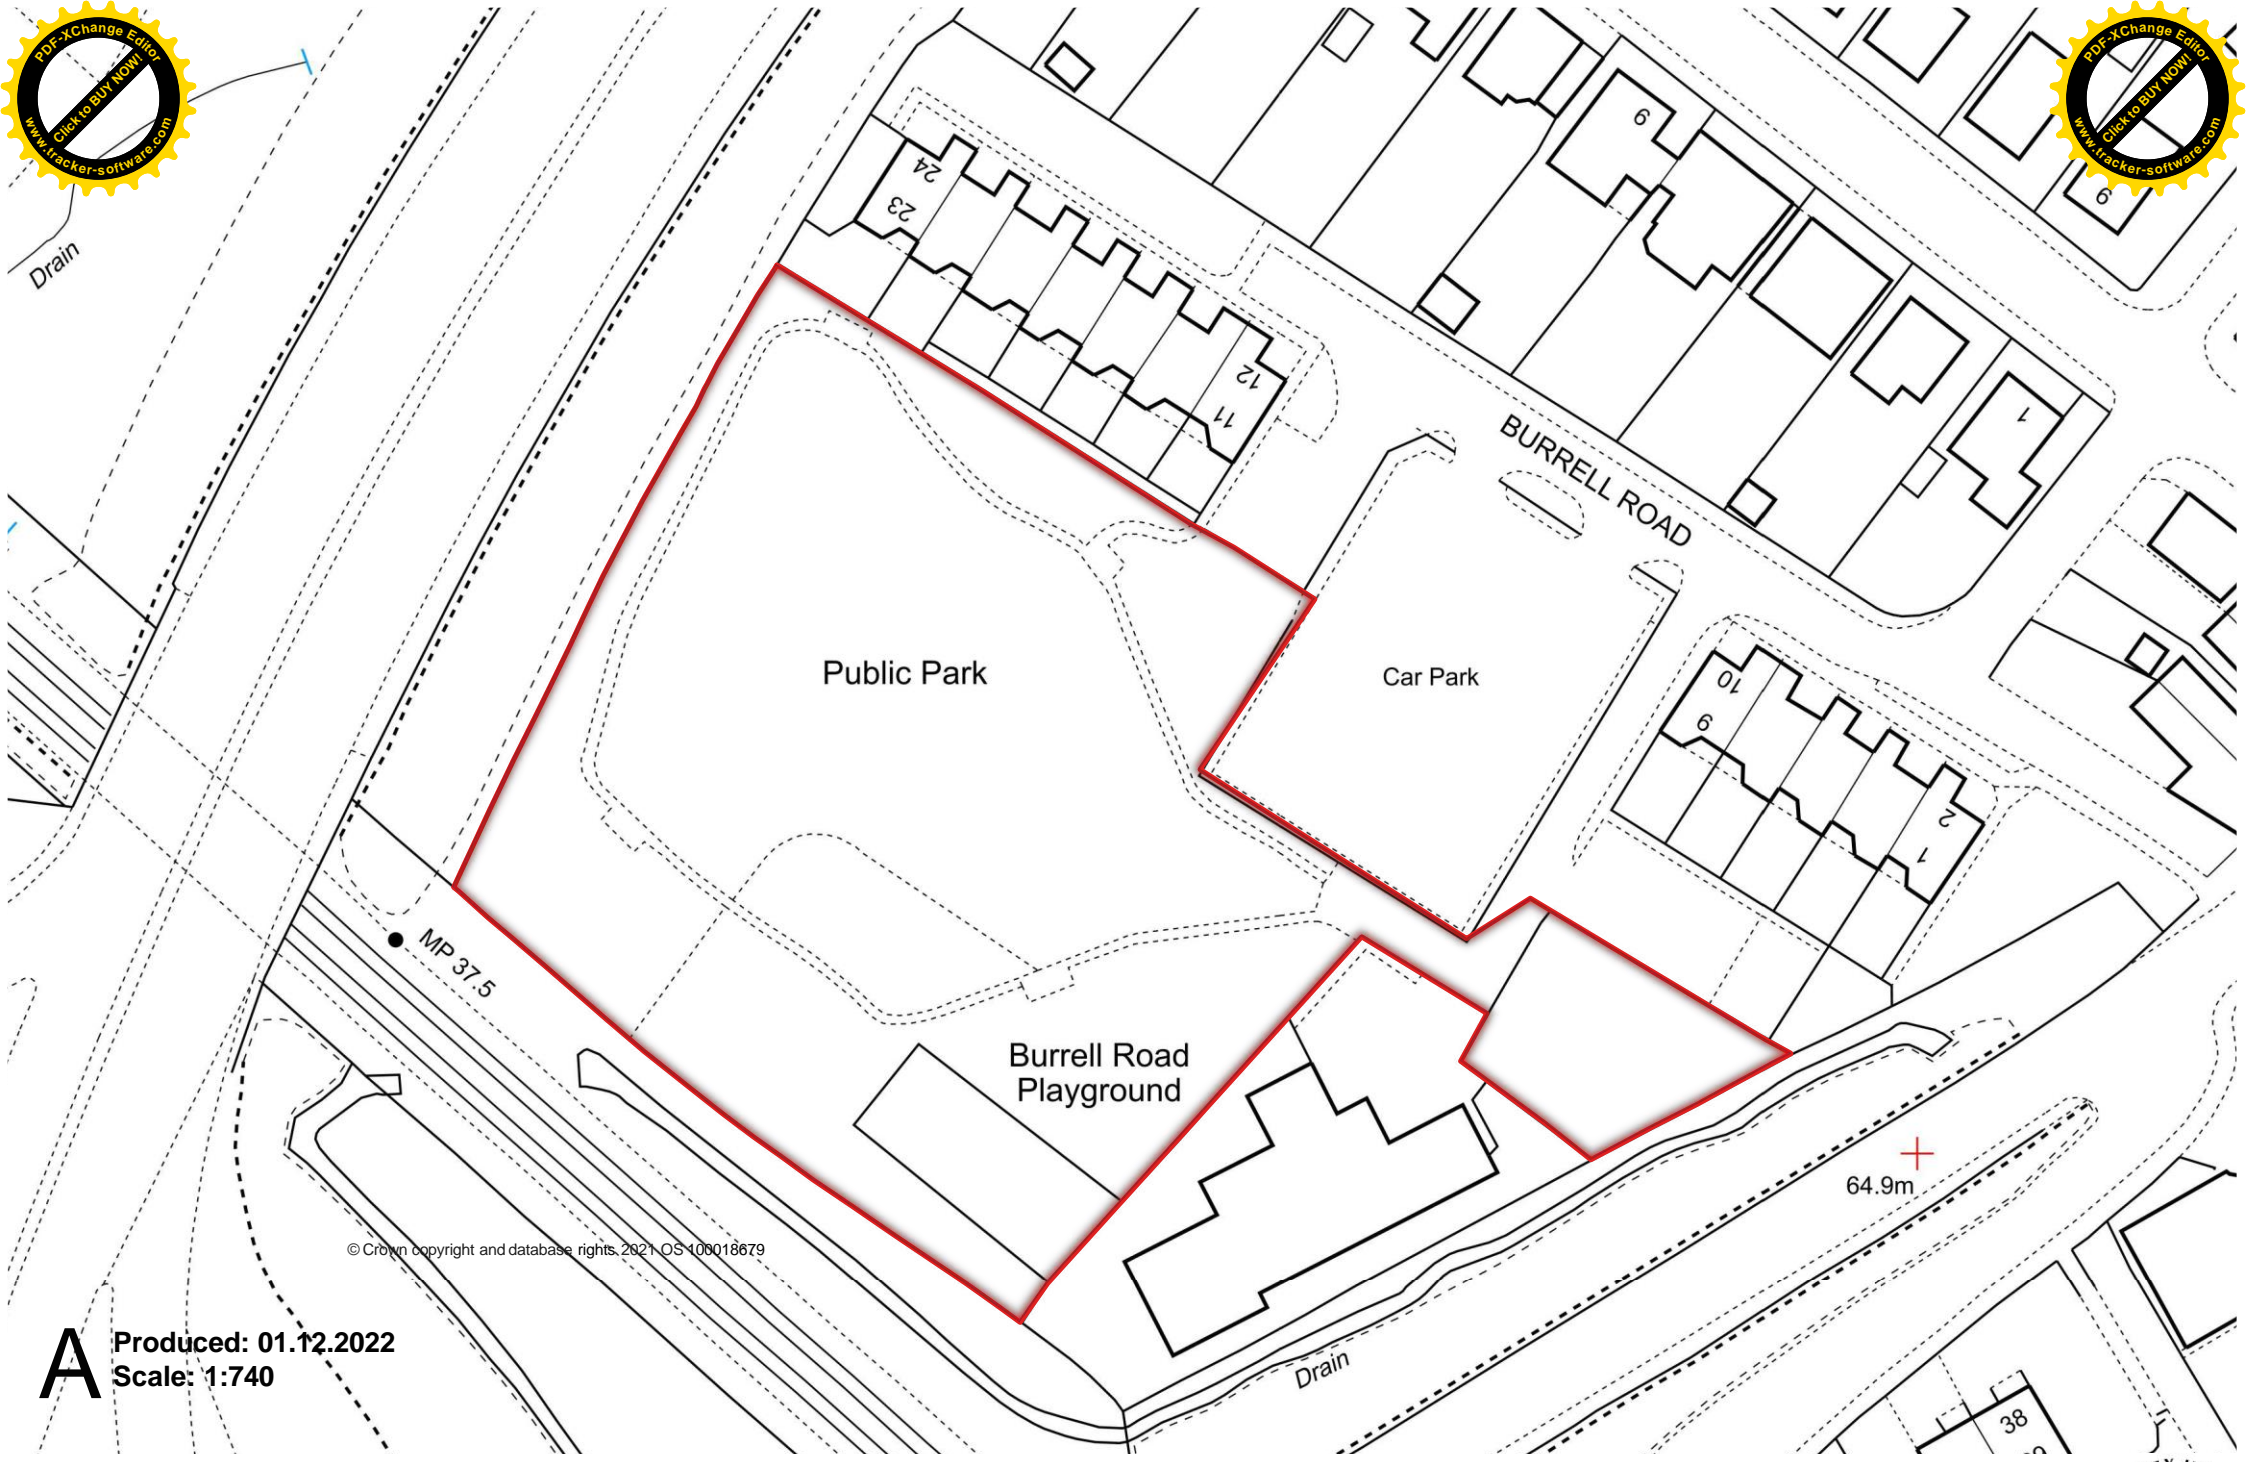

© Crown copyright and database rights, 2021 OS 100018679

A Produced: 01.12.2022
Scale: 1:740

Burrell Road, Frimley