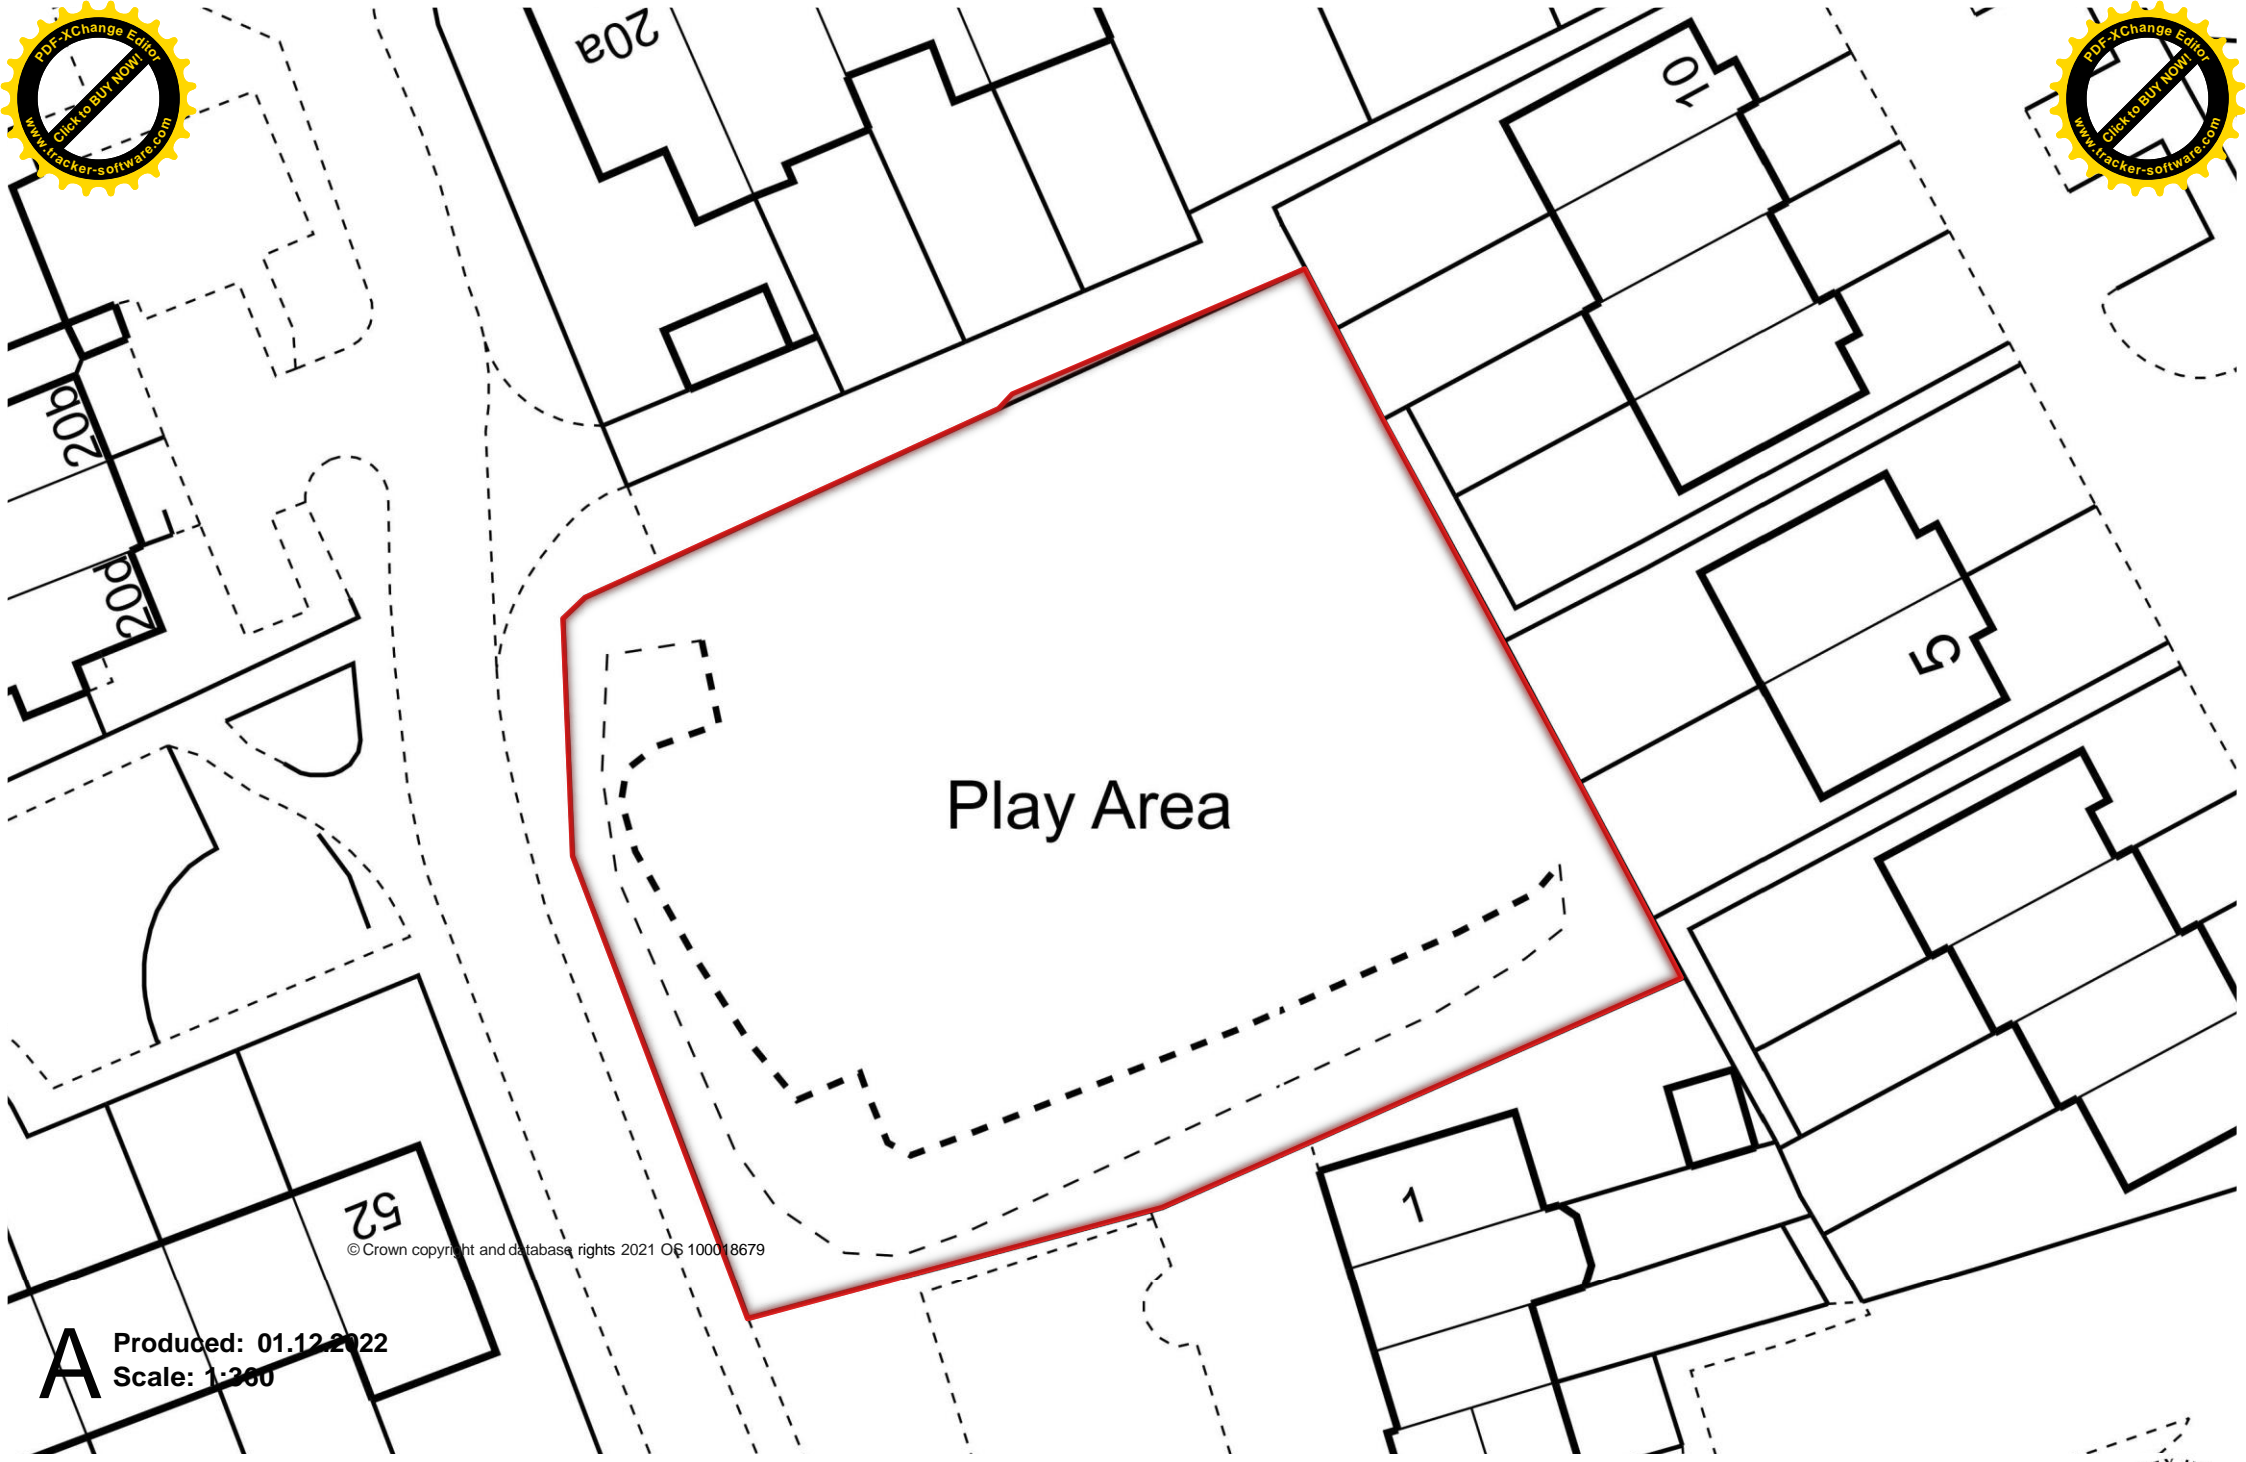

Deepcut

Deepcut Recreation Ground, Camberley

Play Area

© Crown copyright and database rights 2021 OS 100018679

A Produced: 01.12.2022
Scale: 1:200

Evergreen Road, Frimley

20

© Crown copyright and database rights 2021 OS 100018679