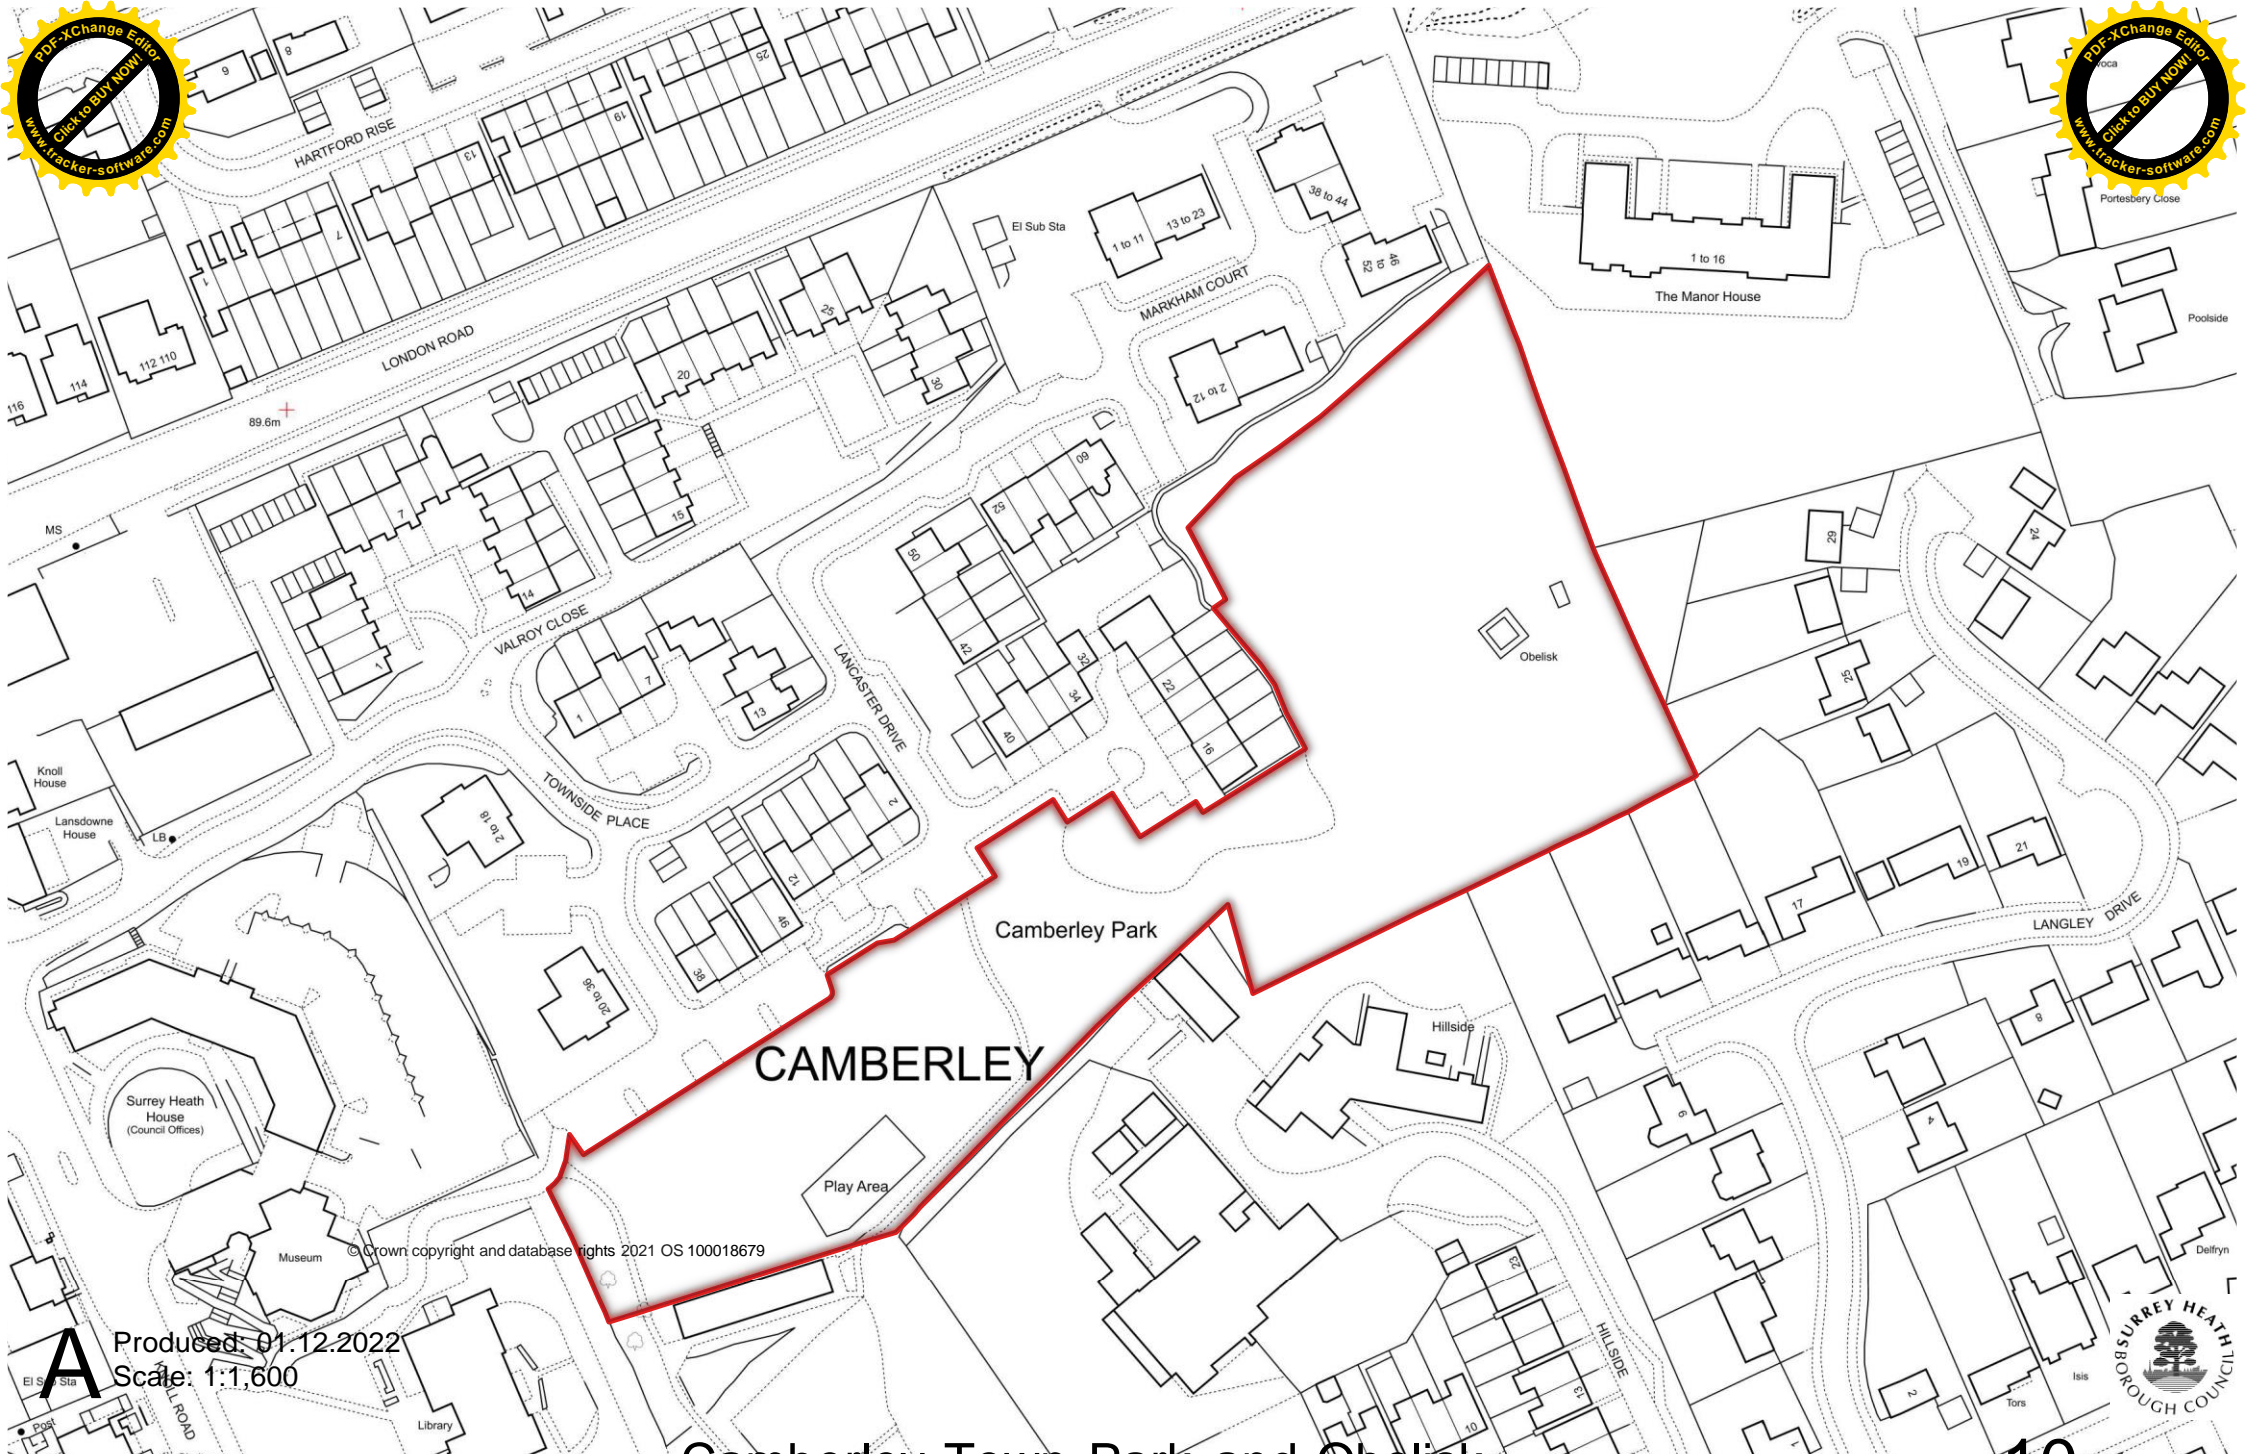

CAMBERLEY

Camberley Park

Hillside

Play Area

© Crown copyright and database rights 2021 OS 100018679

Produced: 01.12.2022
Scale: 1:1,600

Camberley Town Park and Obelisk