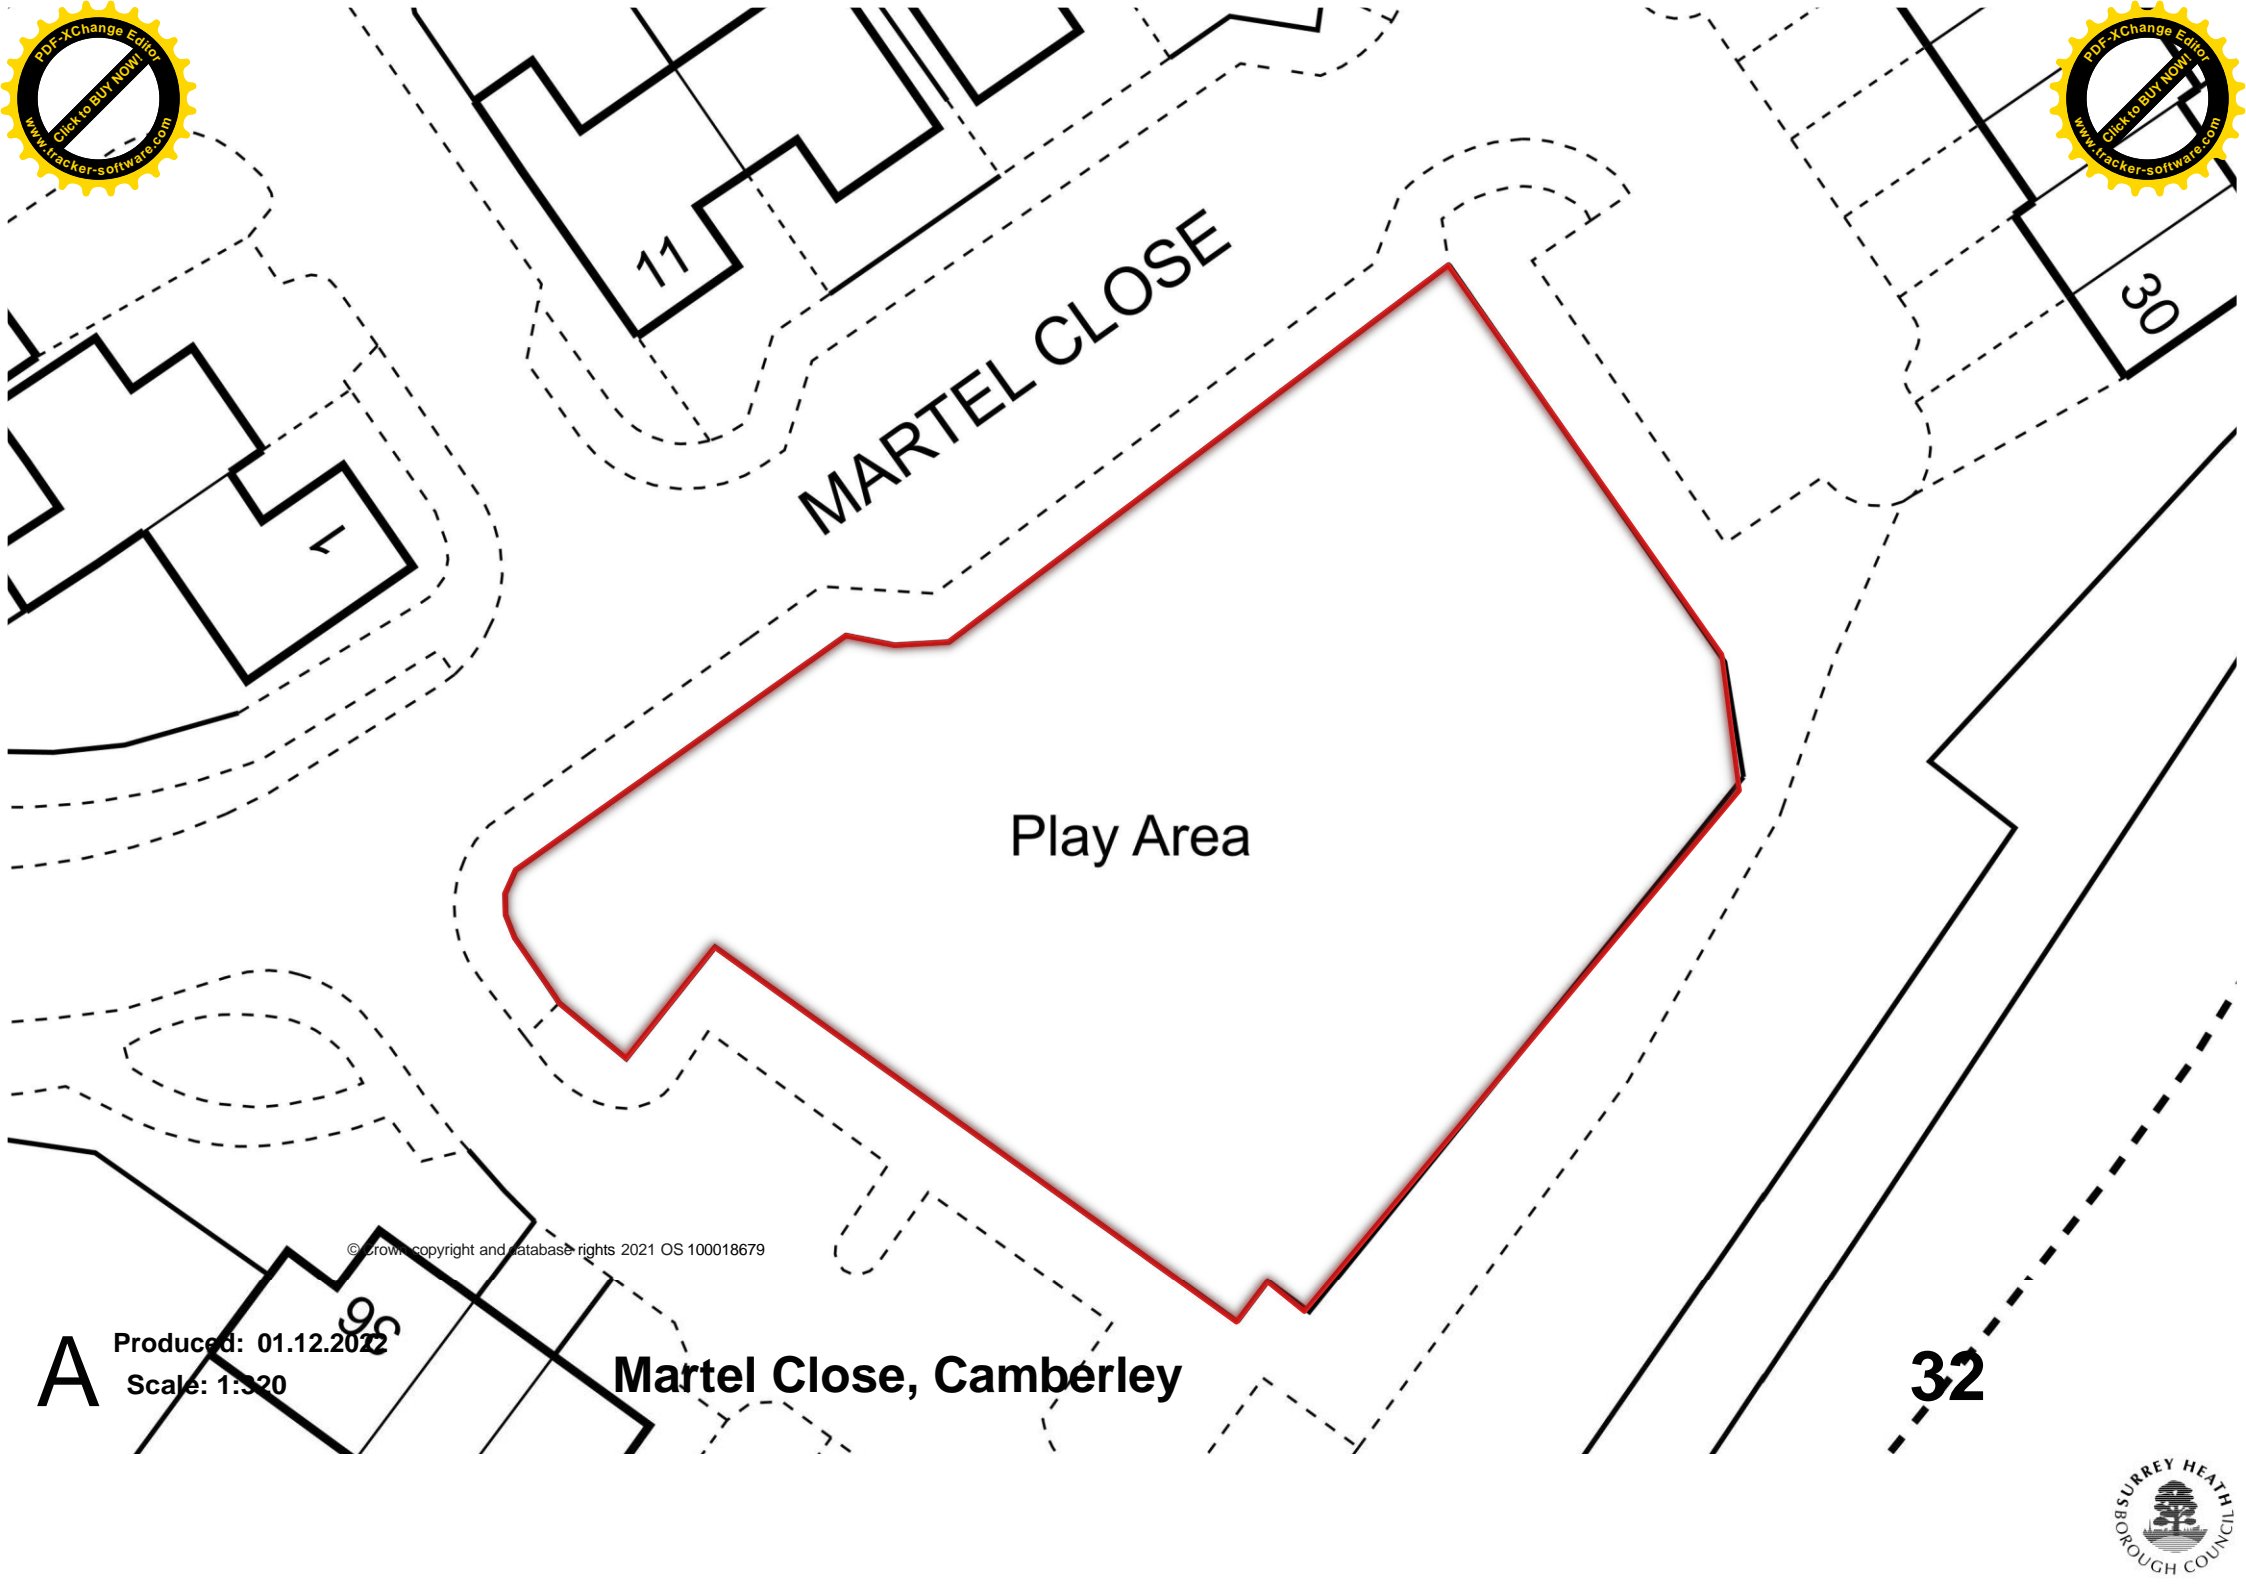

MARTEL CLOSE

11

30

Play Area

© Crown copyright and database rights 2021 OS 100018679

A

Produced: 01.12.2022
Scale: 1:320

Martel Close, Camberley

32