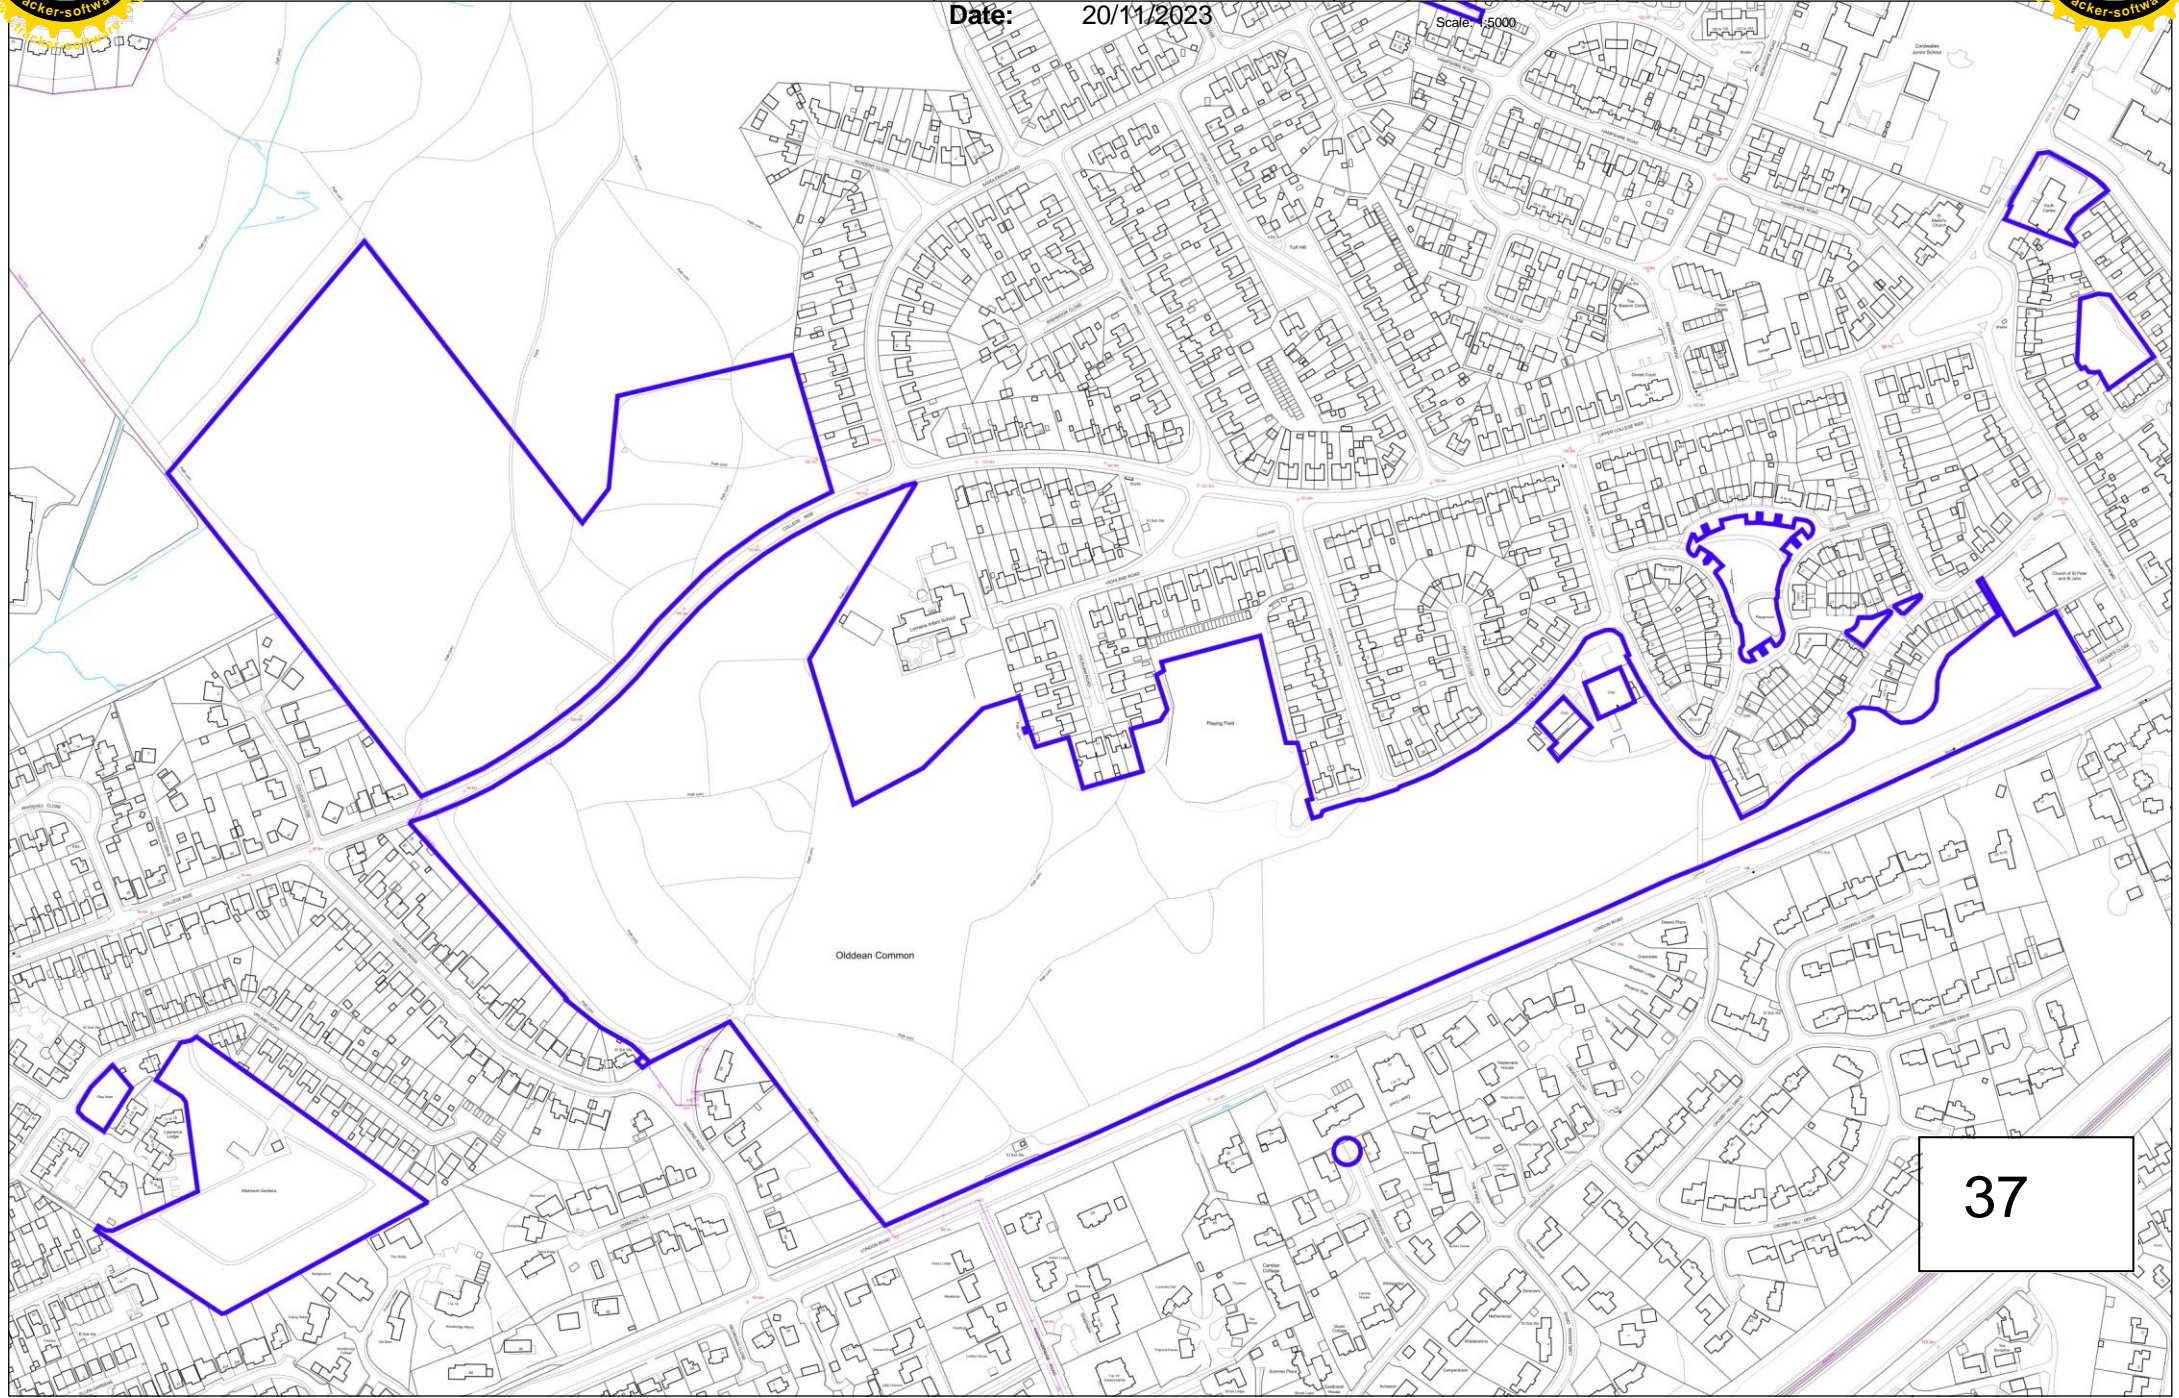

A Produced: 01.12.2022
Scale: 1:1,190

Old Dean Recreation Ground, Camberley

ORCHARD WAY

Orchard Court

© Crown copyright and database rights 2021 OS 100018679

A Produced: 01.12.2022
Scale: 1:250

Orchard Way, Camberley

35

© Crown copyright and database rights 2021 OS 100018679

Author: G. Churchill-

Date: 20/11/2023

A Produced: 01.12.2022
Scale: 1:1,050

Rosewood Way, Open Space, West End

38

© Crown copyright and database rights 2021 OS 100018679

Roundpond Clump

Scale: 1:2,470
 Produced: 01.12.2022

39

© Crown copyright and database rights 2021 OS 100018679

A Produced: 01.12.2022
Scale: 1/1,450

Southcote Park, Camberley

A Produced: 01.12.2022
Scale: 1:1,290