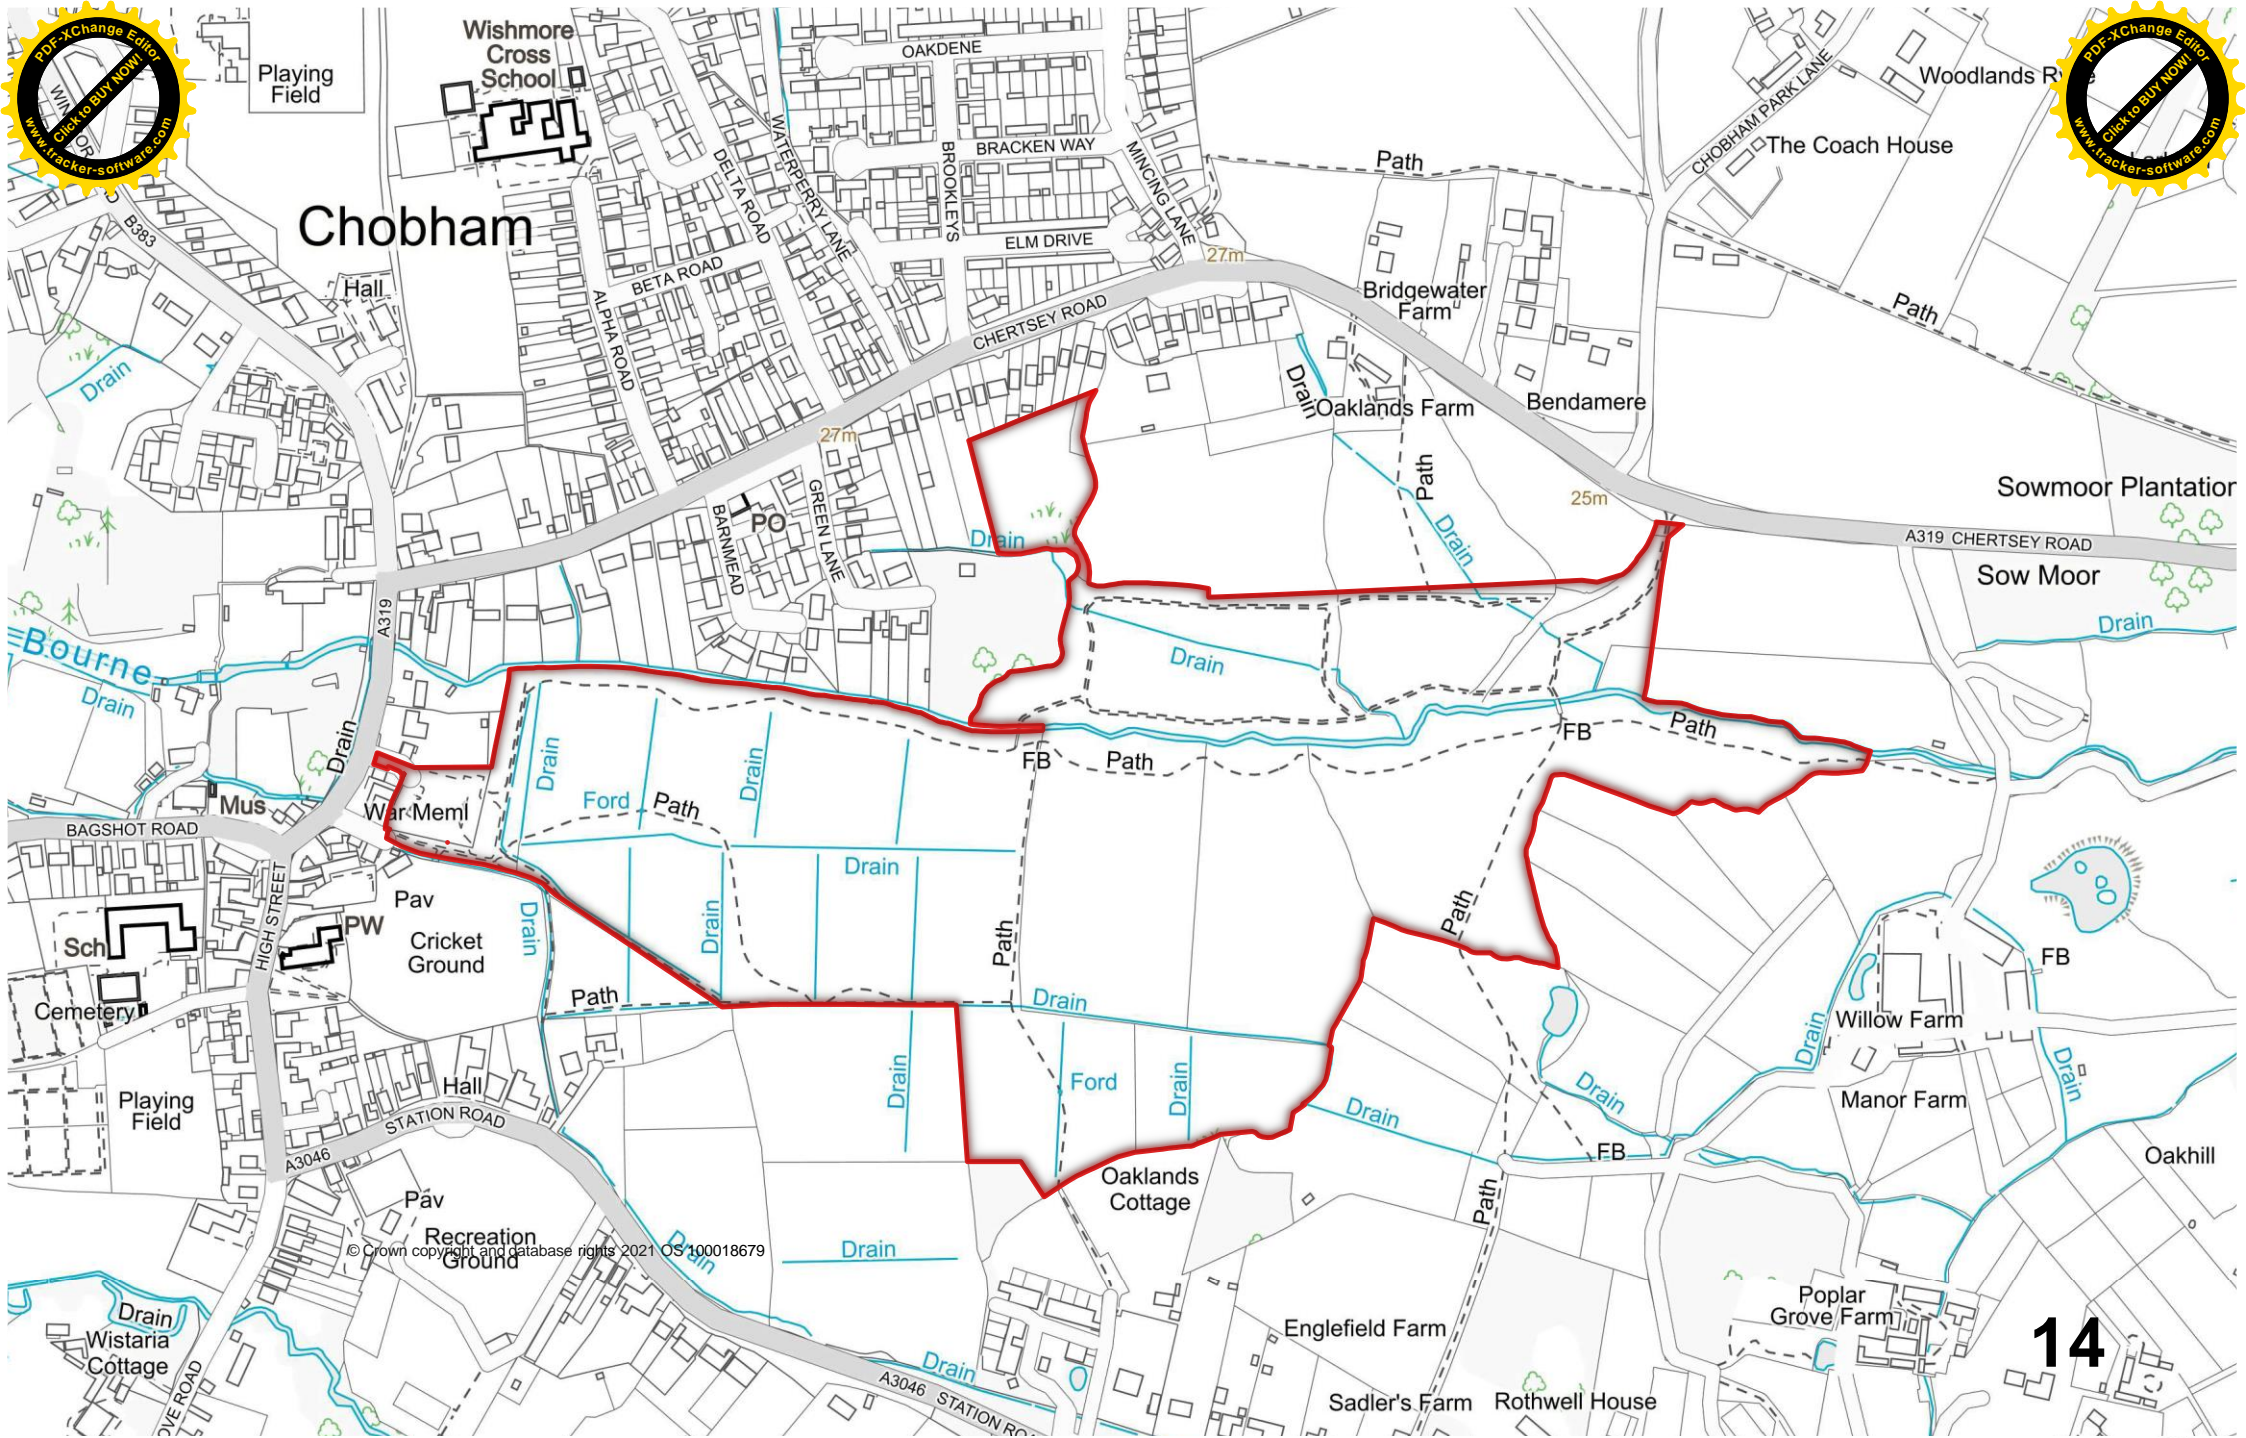

19b

19a

18

13

13a

A Produced: 01.12.2022
Scale: 1:5,520

Chobham Water Meadows SANG, Chobham

14