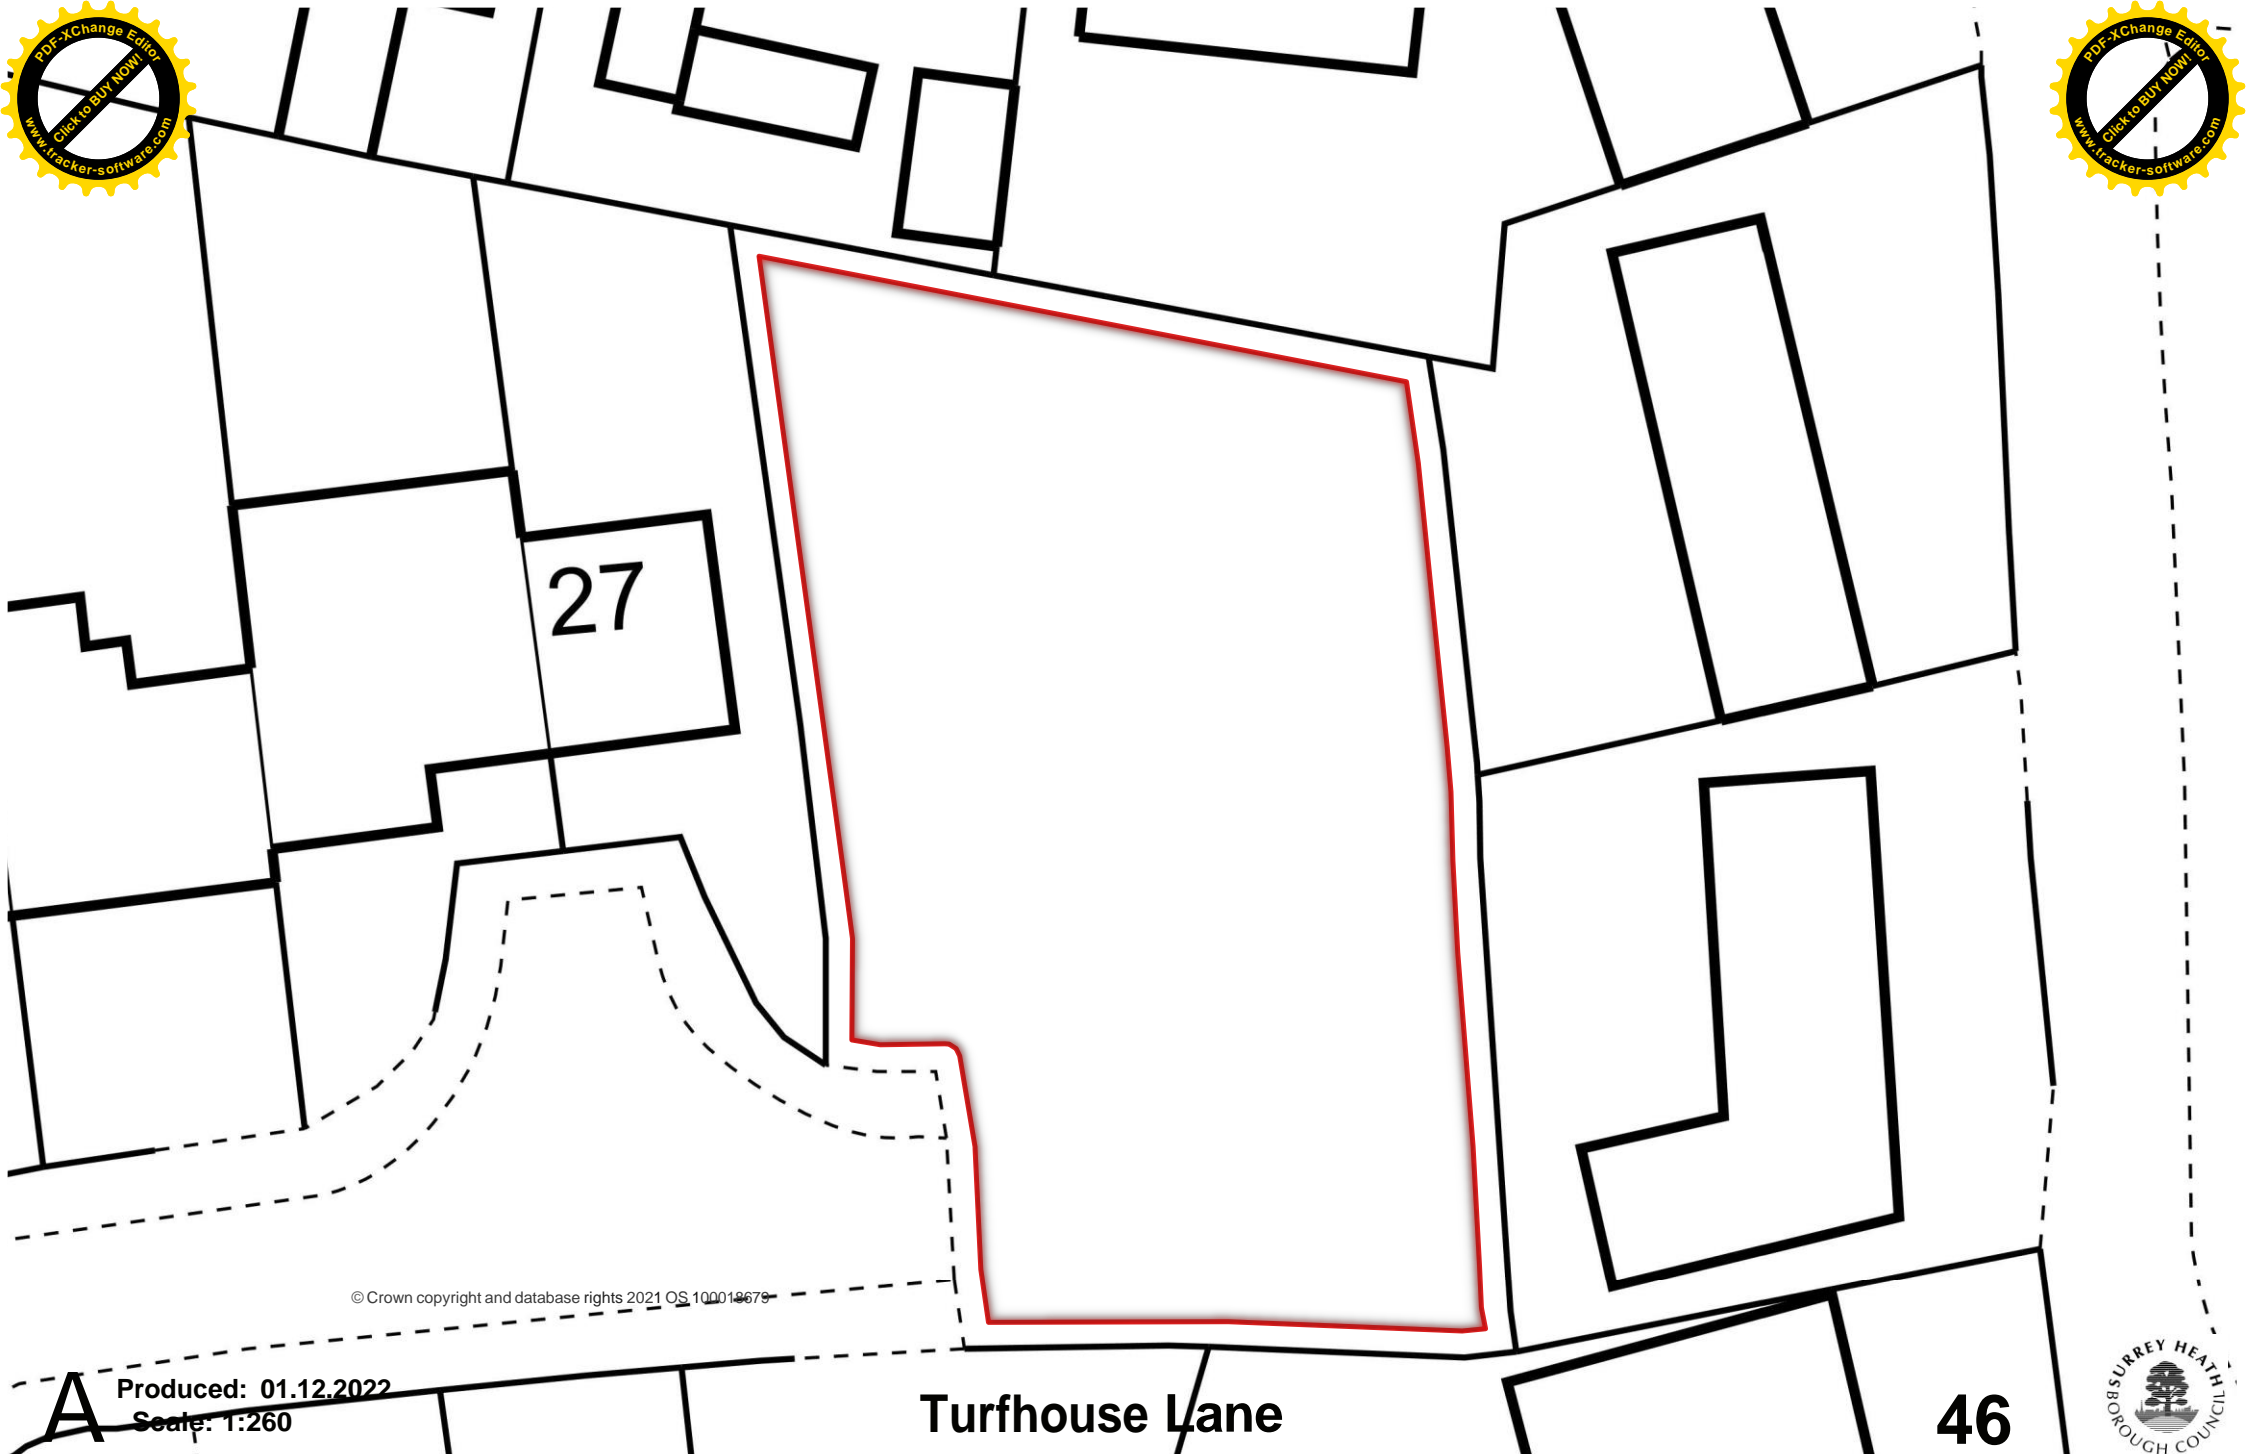

© Crown copyright and database rights 2021 OS 100014679

A Produced: 01.12.2022
Scale: 1:260

Turfhouse Lane

46