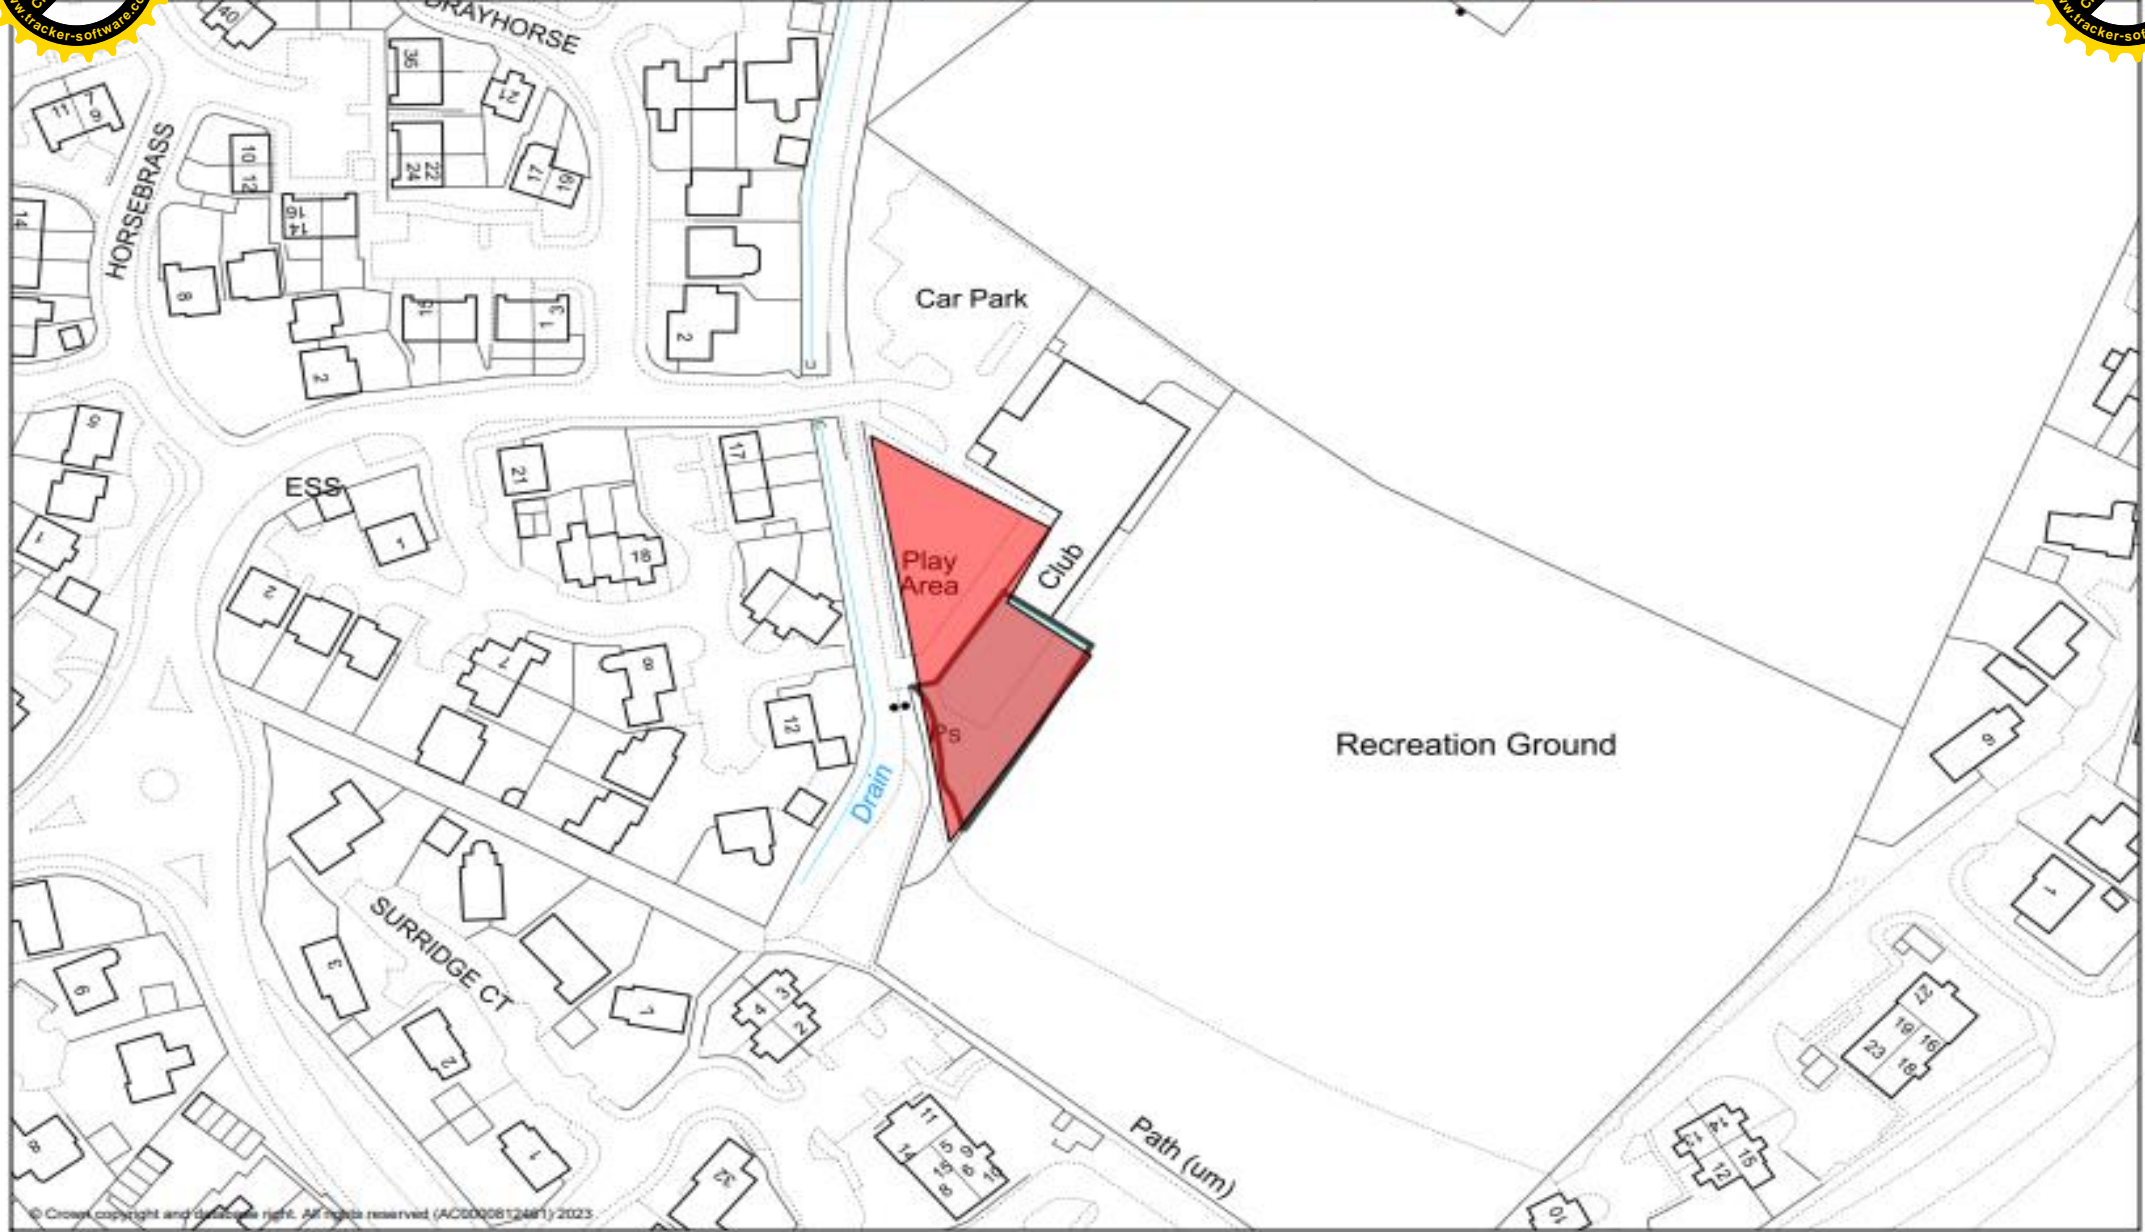

© Crown copyright and database right. All rights reserved. (AC6000812481) 2023