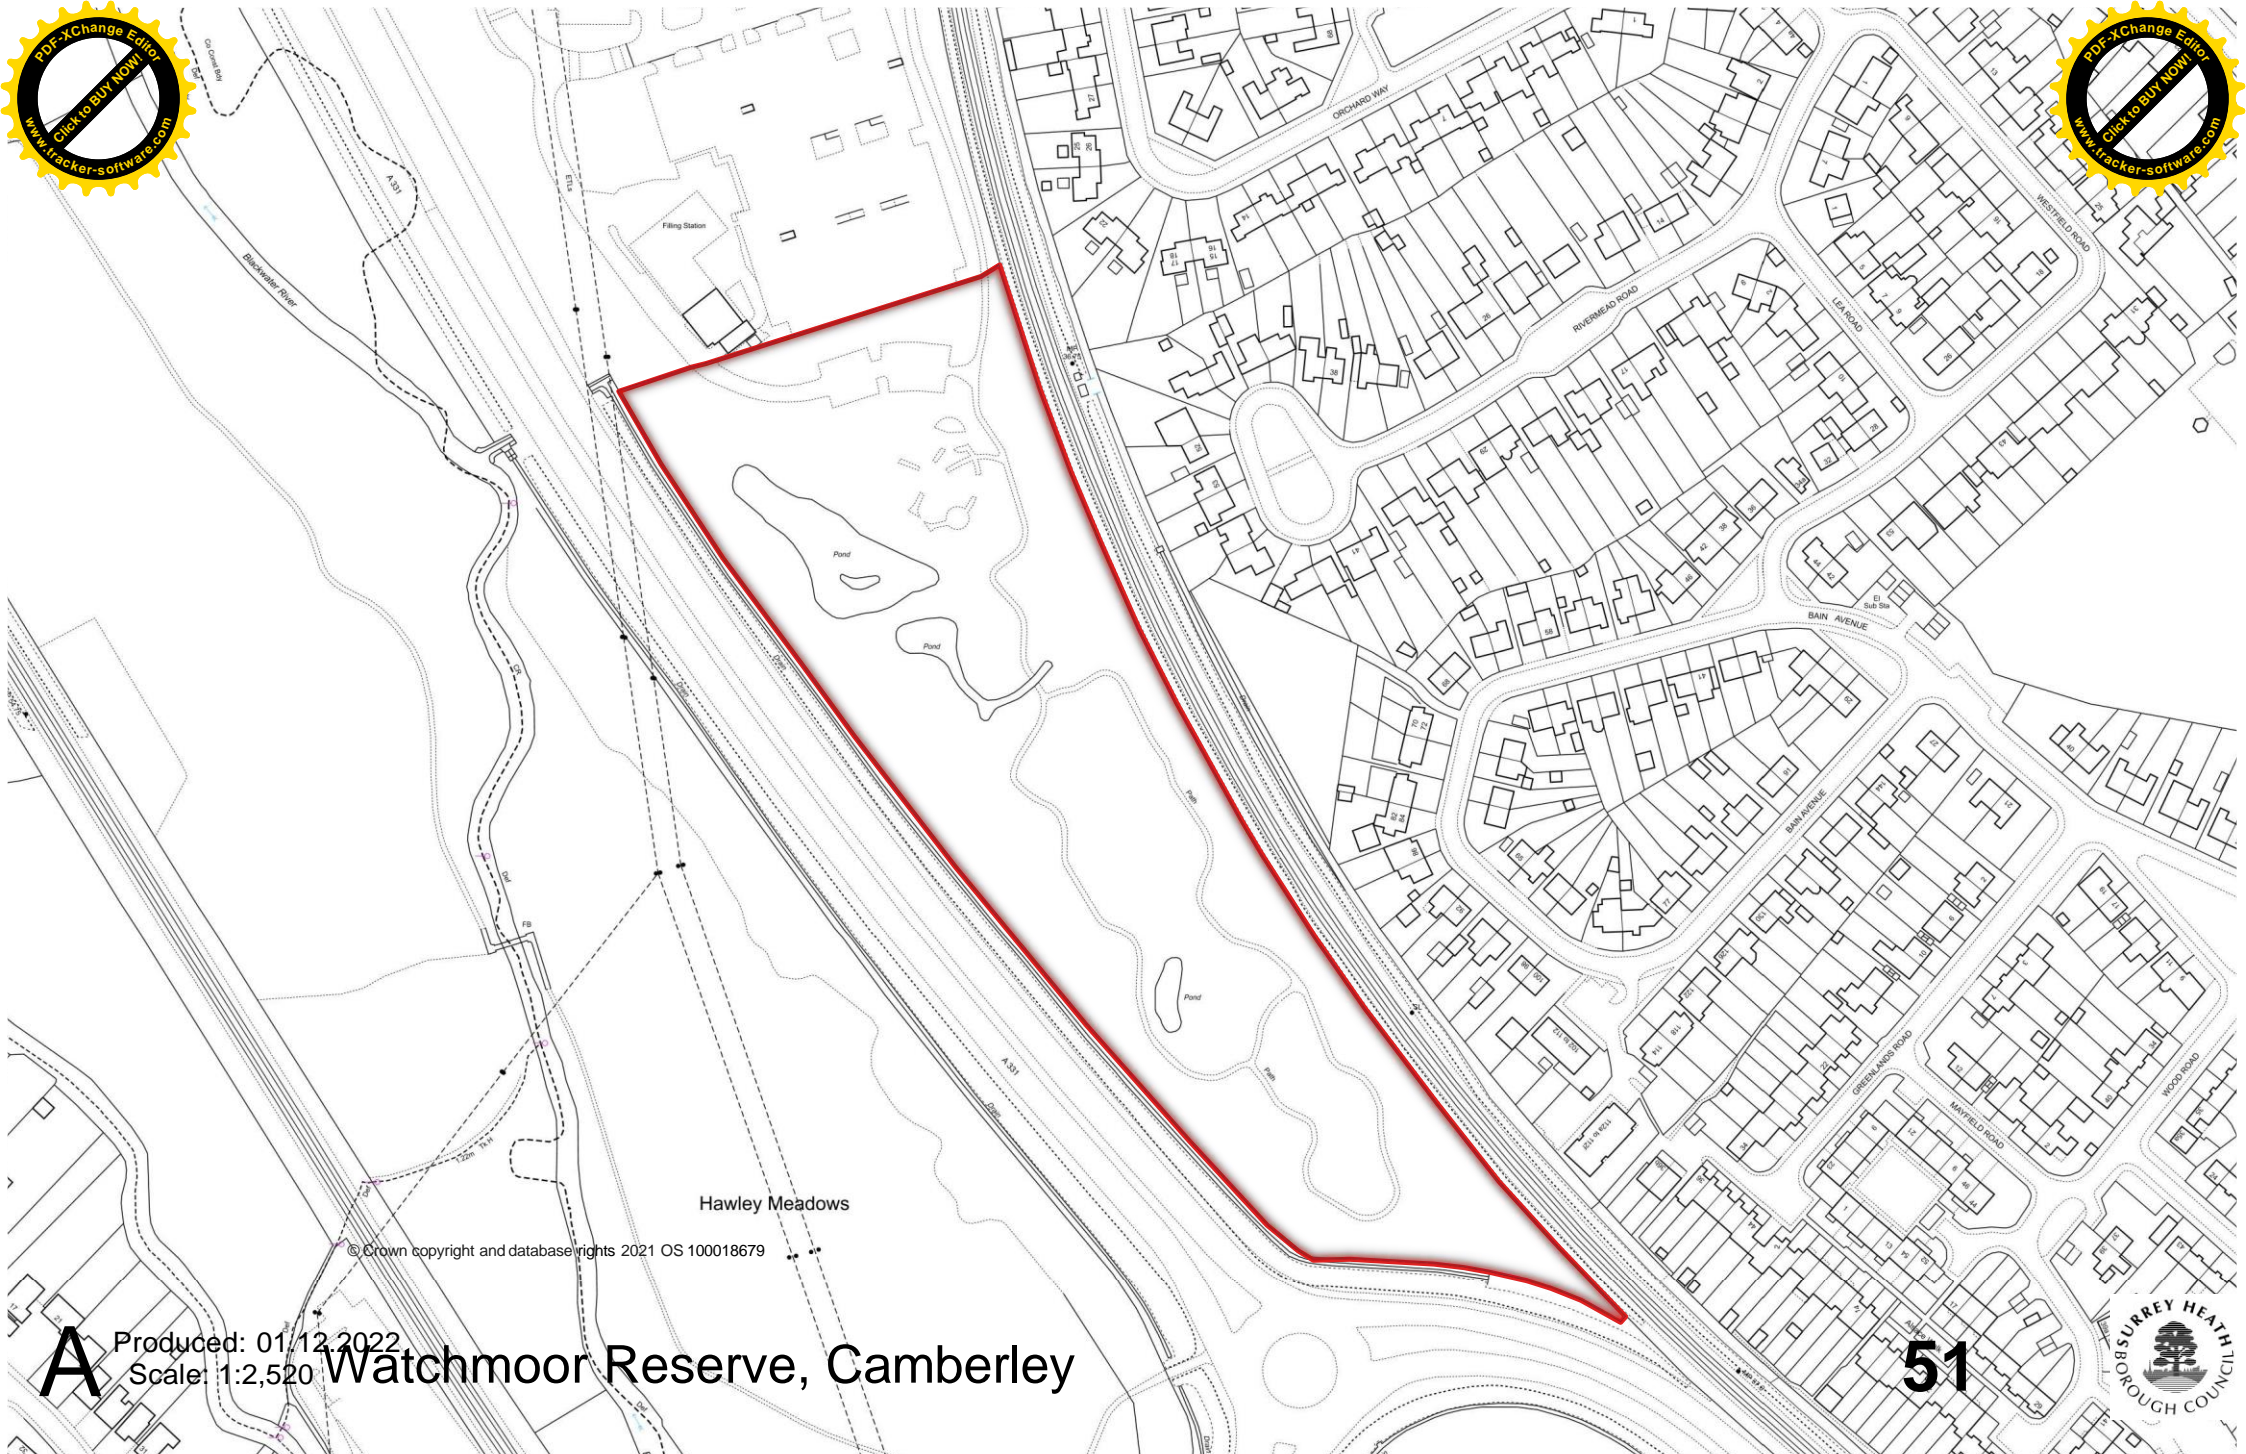

for Business and the Arts

A Produced: 01.12.2022
Scale: 1:1,760

Watchetts Lake, Camberley

© Crown copyright and database rights 2021 OS 100018679

Produced: 01.12.2022
Scale: 1:3,500

Watchetts Recreation Ground, Camberley

© Crown copyright and database rights 2021 OS 100018679

Hawley Meadows

A Produced: 01/12/2022
Scale: 1:2,520 **Watchmoor Reserve, Camberley**

51

Canterbury Heath Golf Course

© Crown copyright and database rights 2021 OS 100018679