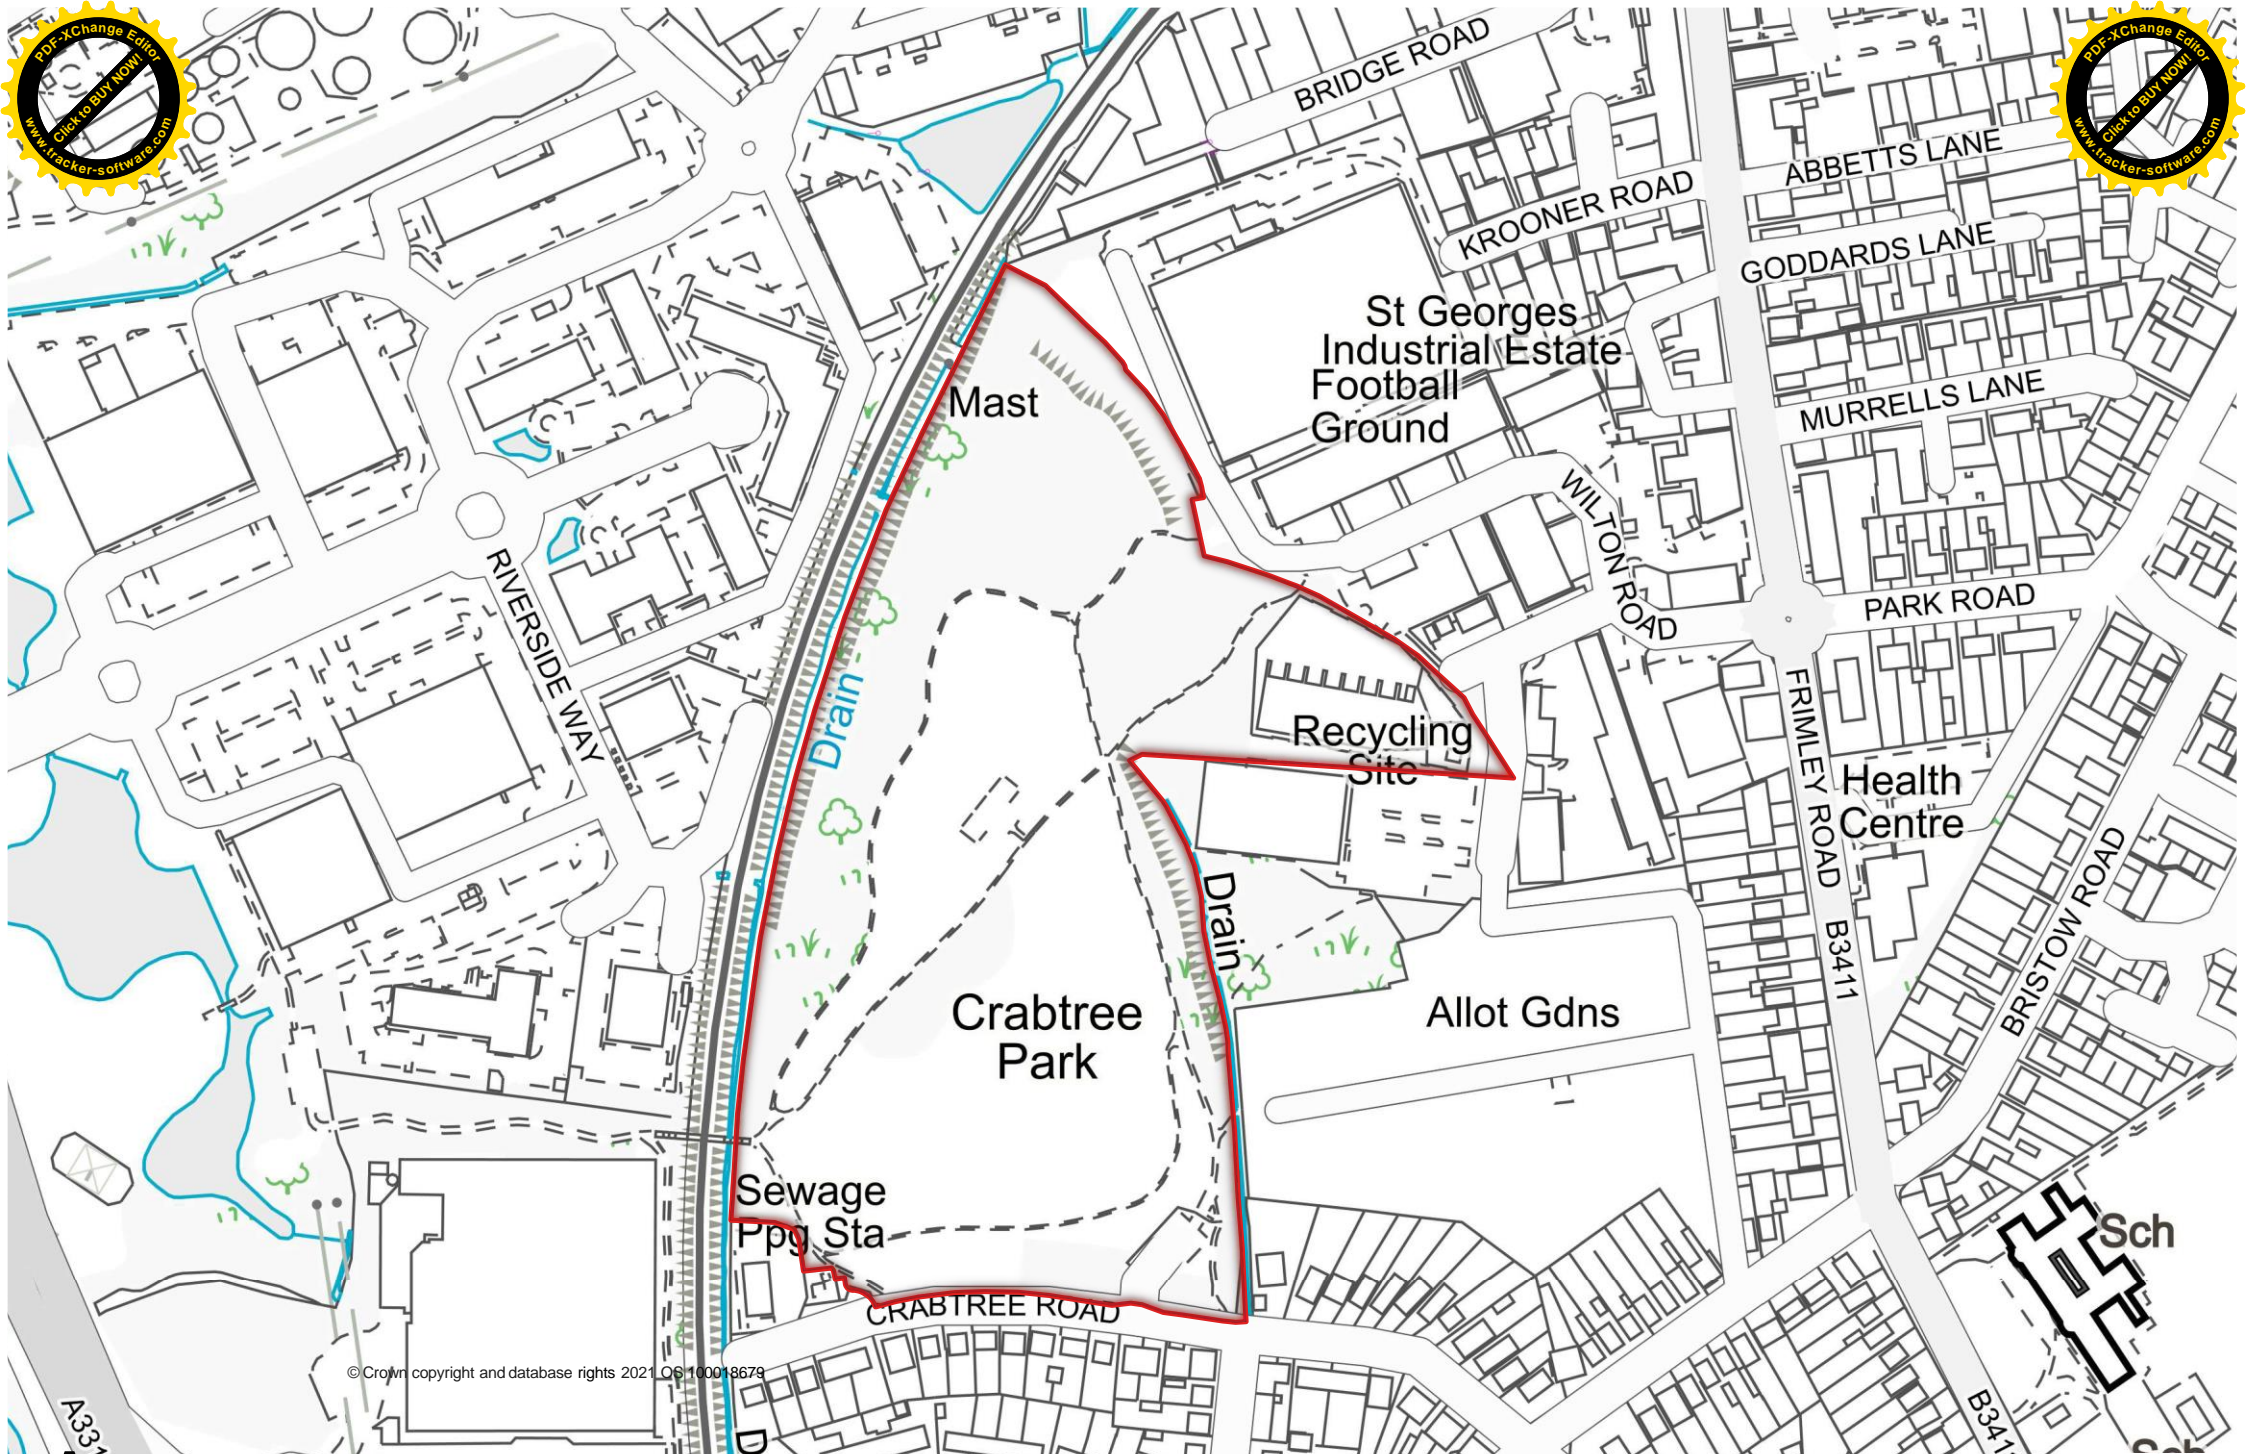

19b

19a

18

13

13a

A Produced: 01.12.2022
Scale: 1:5,520

Chobham Water Meadows SANG, Chobham

14

© Crown copyright and database rights 2021 OS 100018679

© Crown copyright and database rights 2021 OS 100018679

Issues

© Crown copyright and database rights 2021. OS 100018679

A Produced: 01.12.2022
Scale: 1:3,050