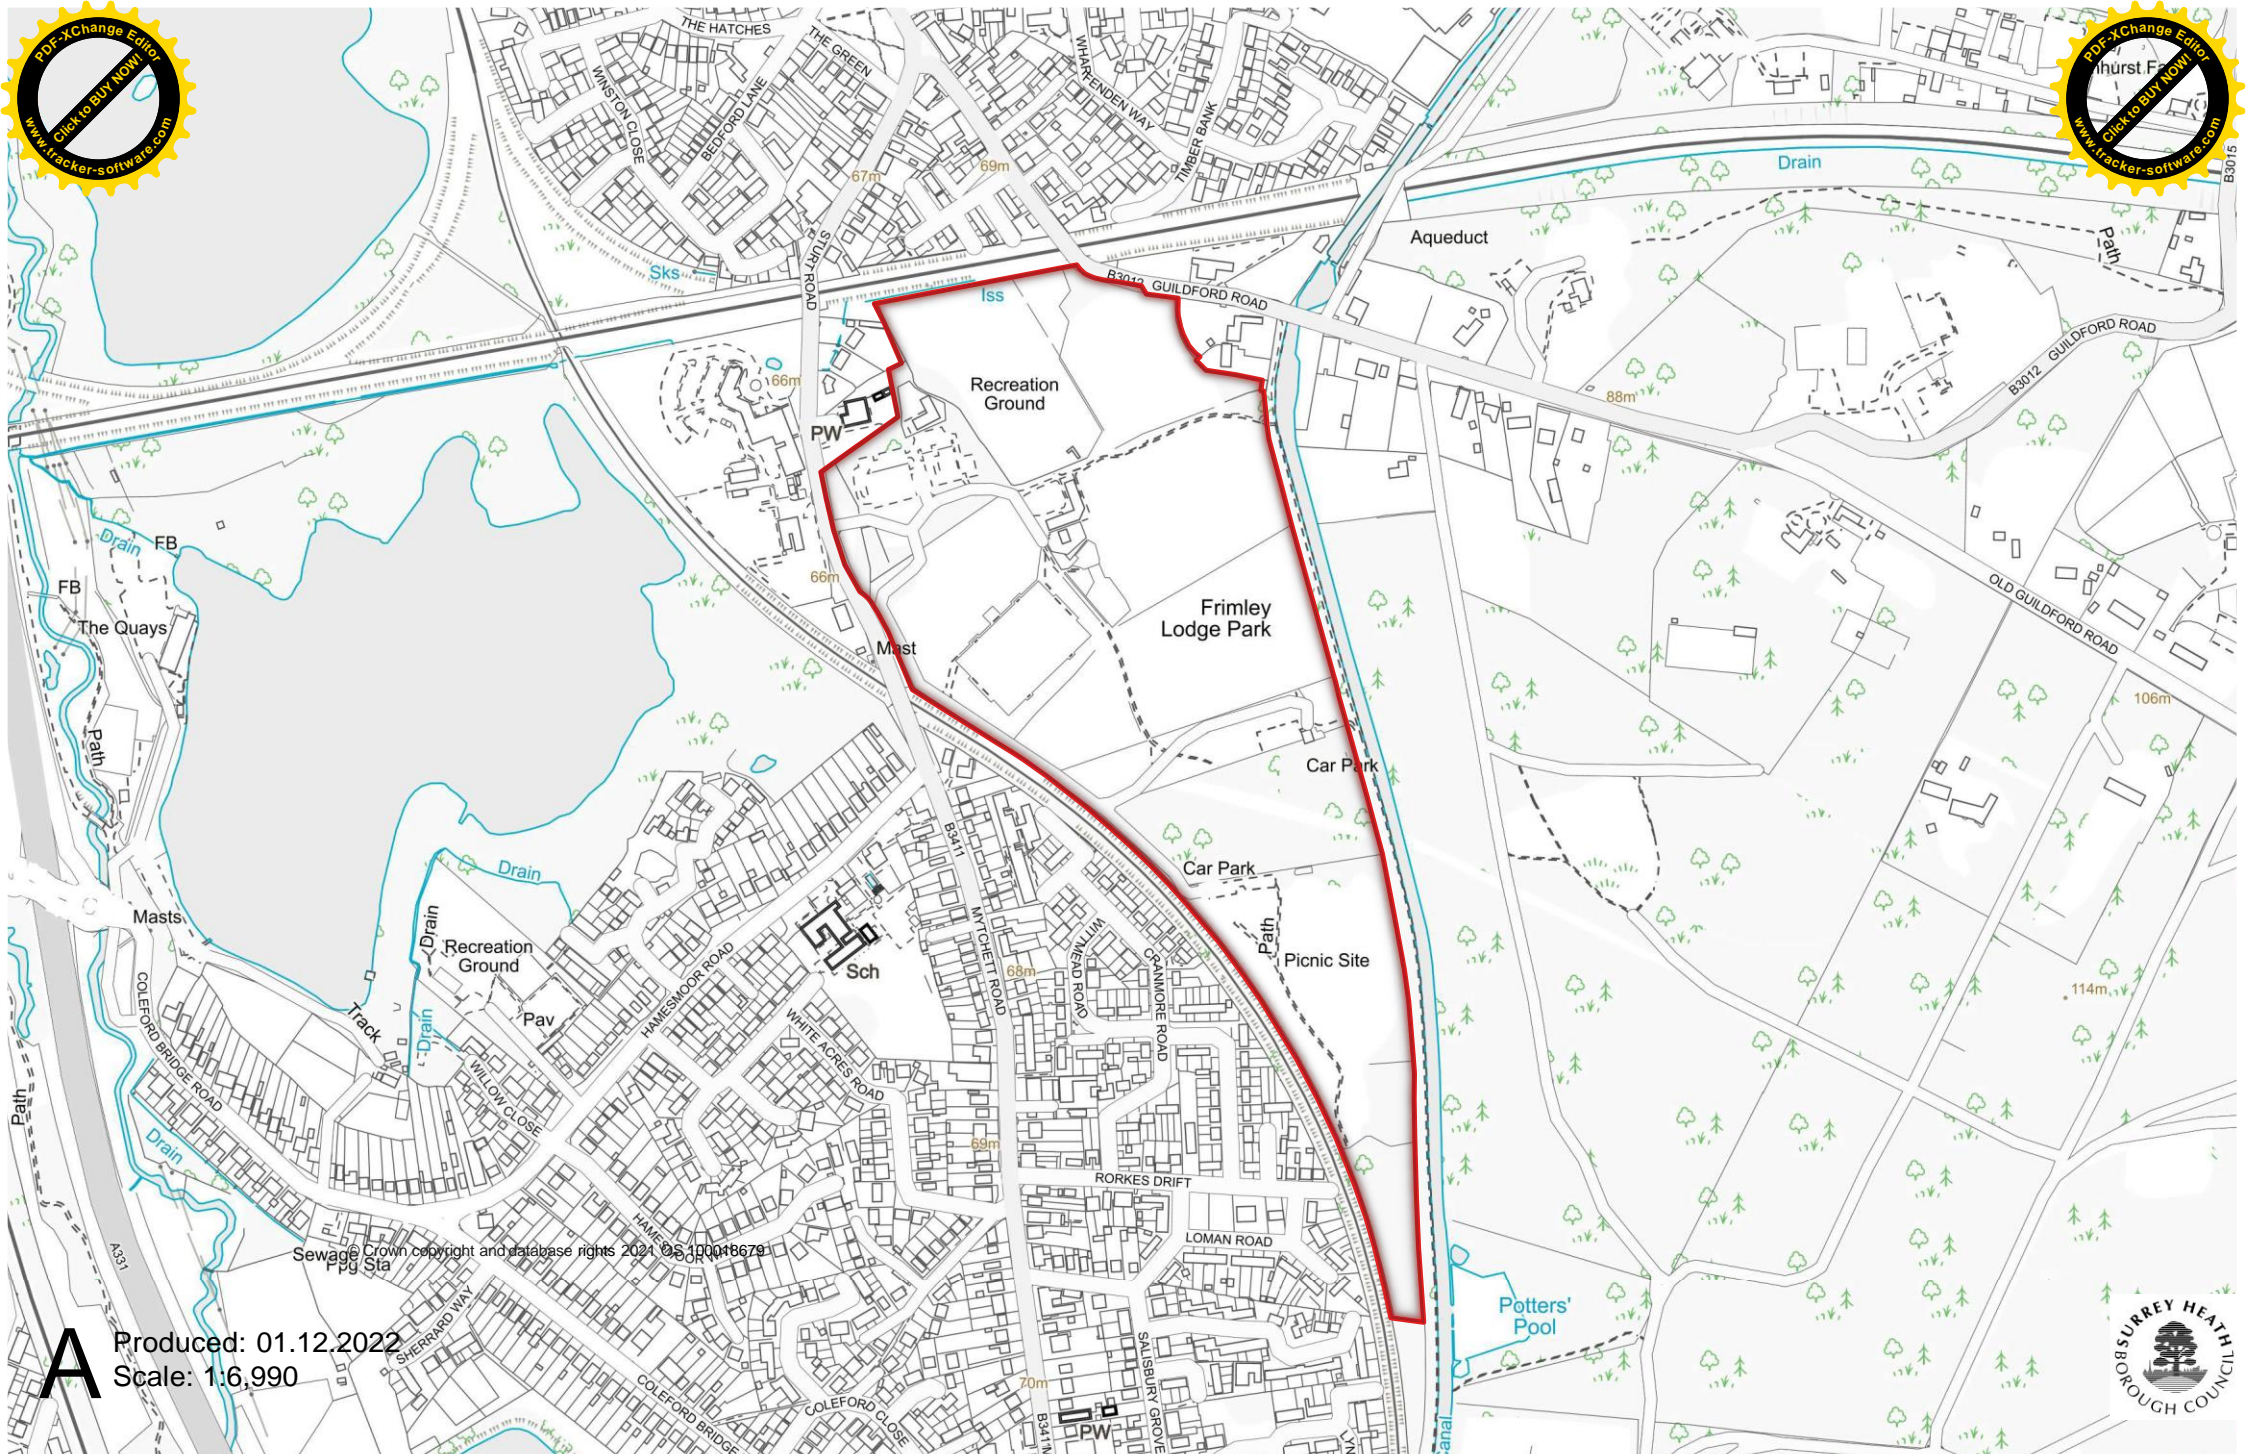

A Produced: 01.12.2022
Scale: 1:2,870

Frimley Green Recreation Ground, Frimley Green

© Crown copyright and database rights 2021 OS 100018679

Scale: 1:2,000
Produced: 01.12.2022

The Grove

A Produced: 01.12.2022
 Scale: 1:6,990