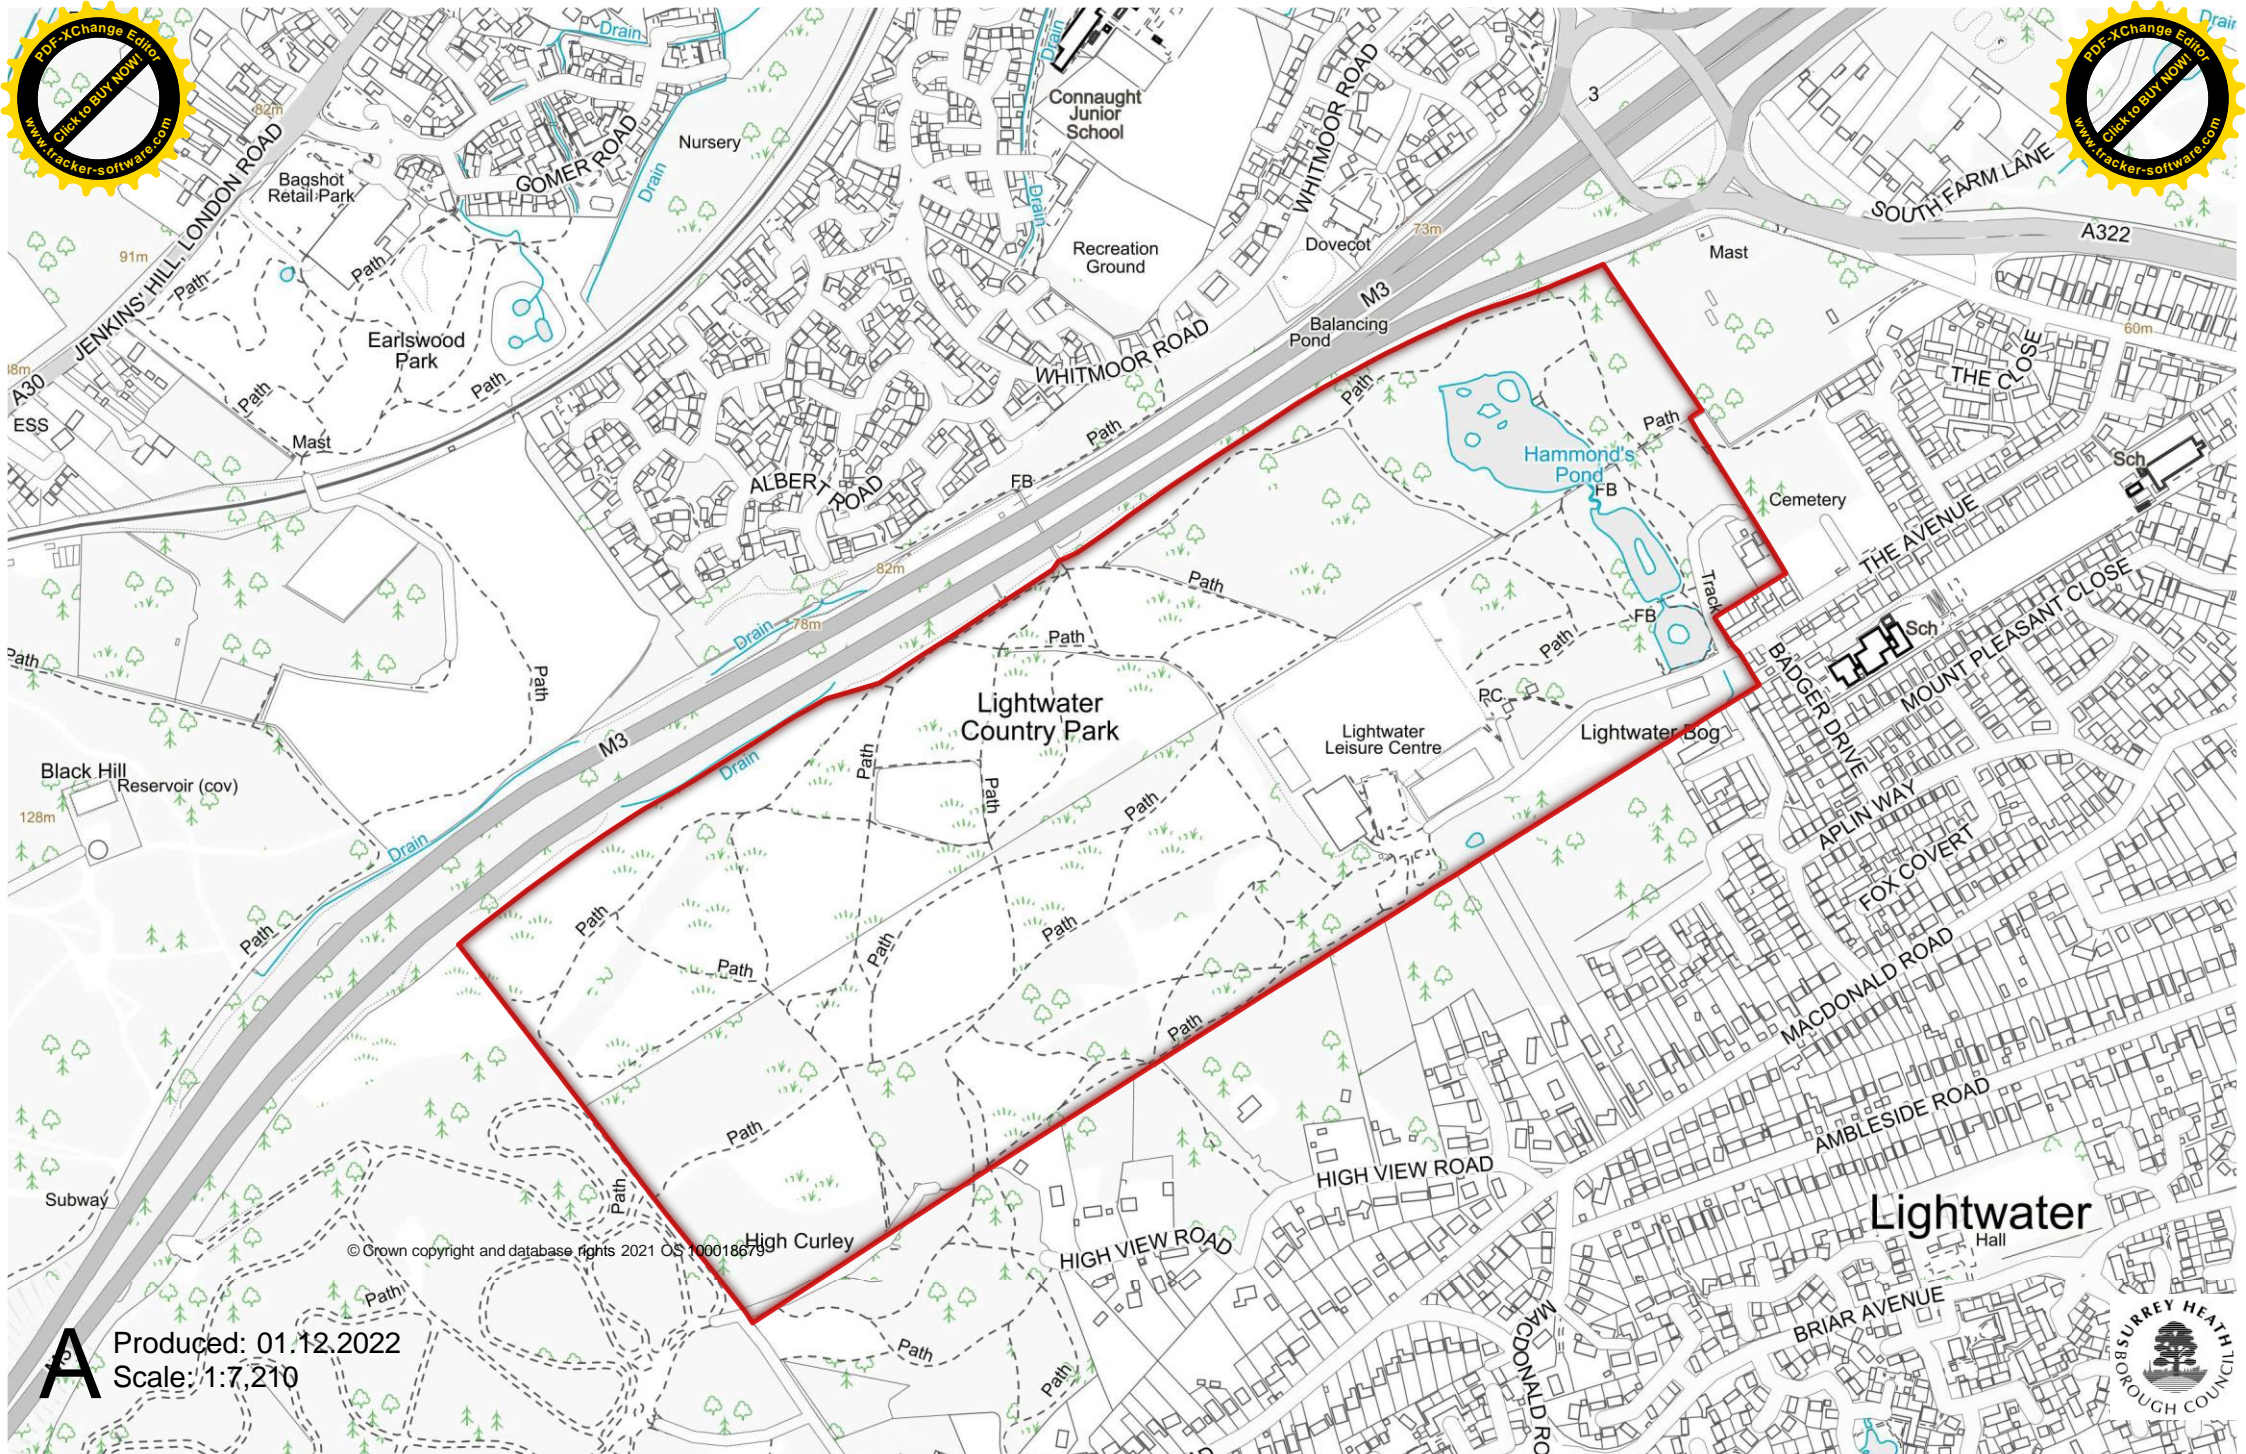

A Produced: 01.12.2022
Scale: 1:7,210

Lightwater Country Park, Lightwater

RORKES DRIFT

Rosewood

Play Area

© Crown copyright and database rights 2021 OS 100018679

Loman Road, Mytchett

LOMAN ROAD