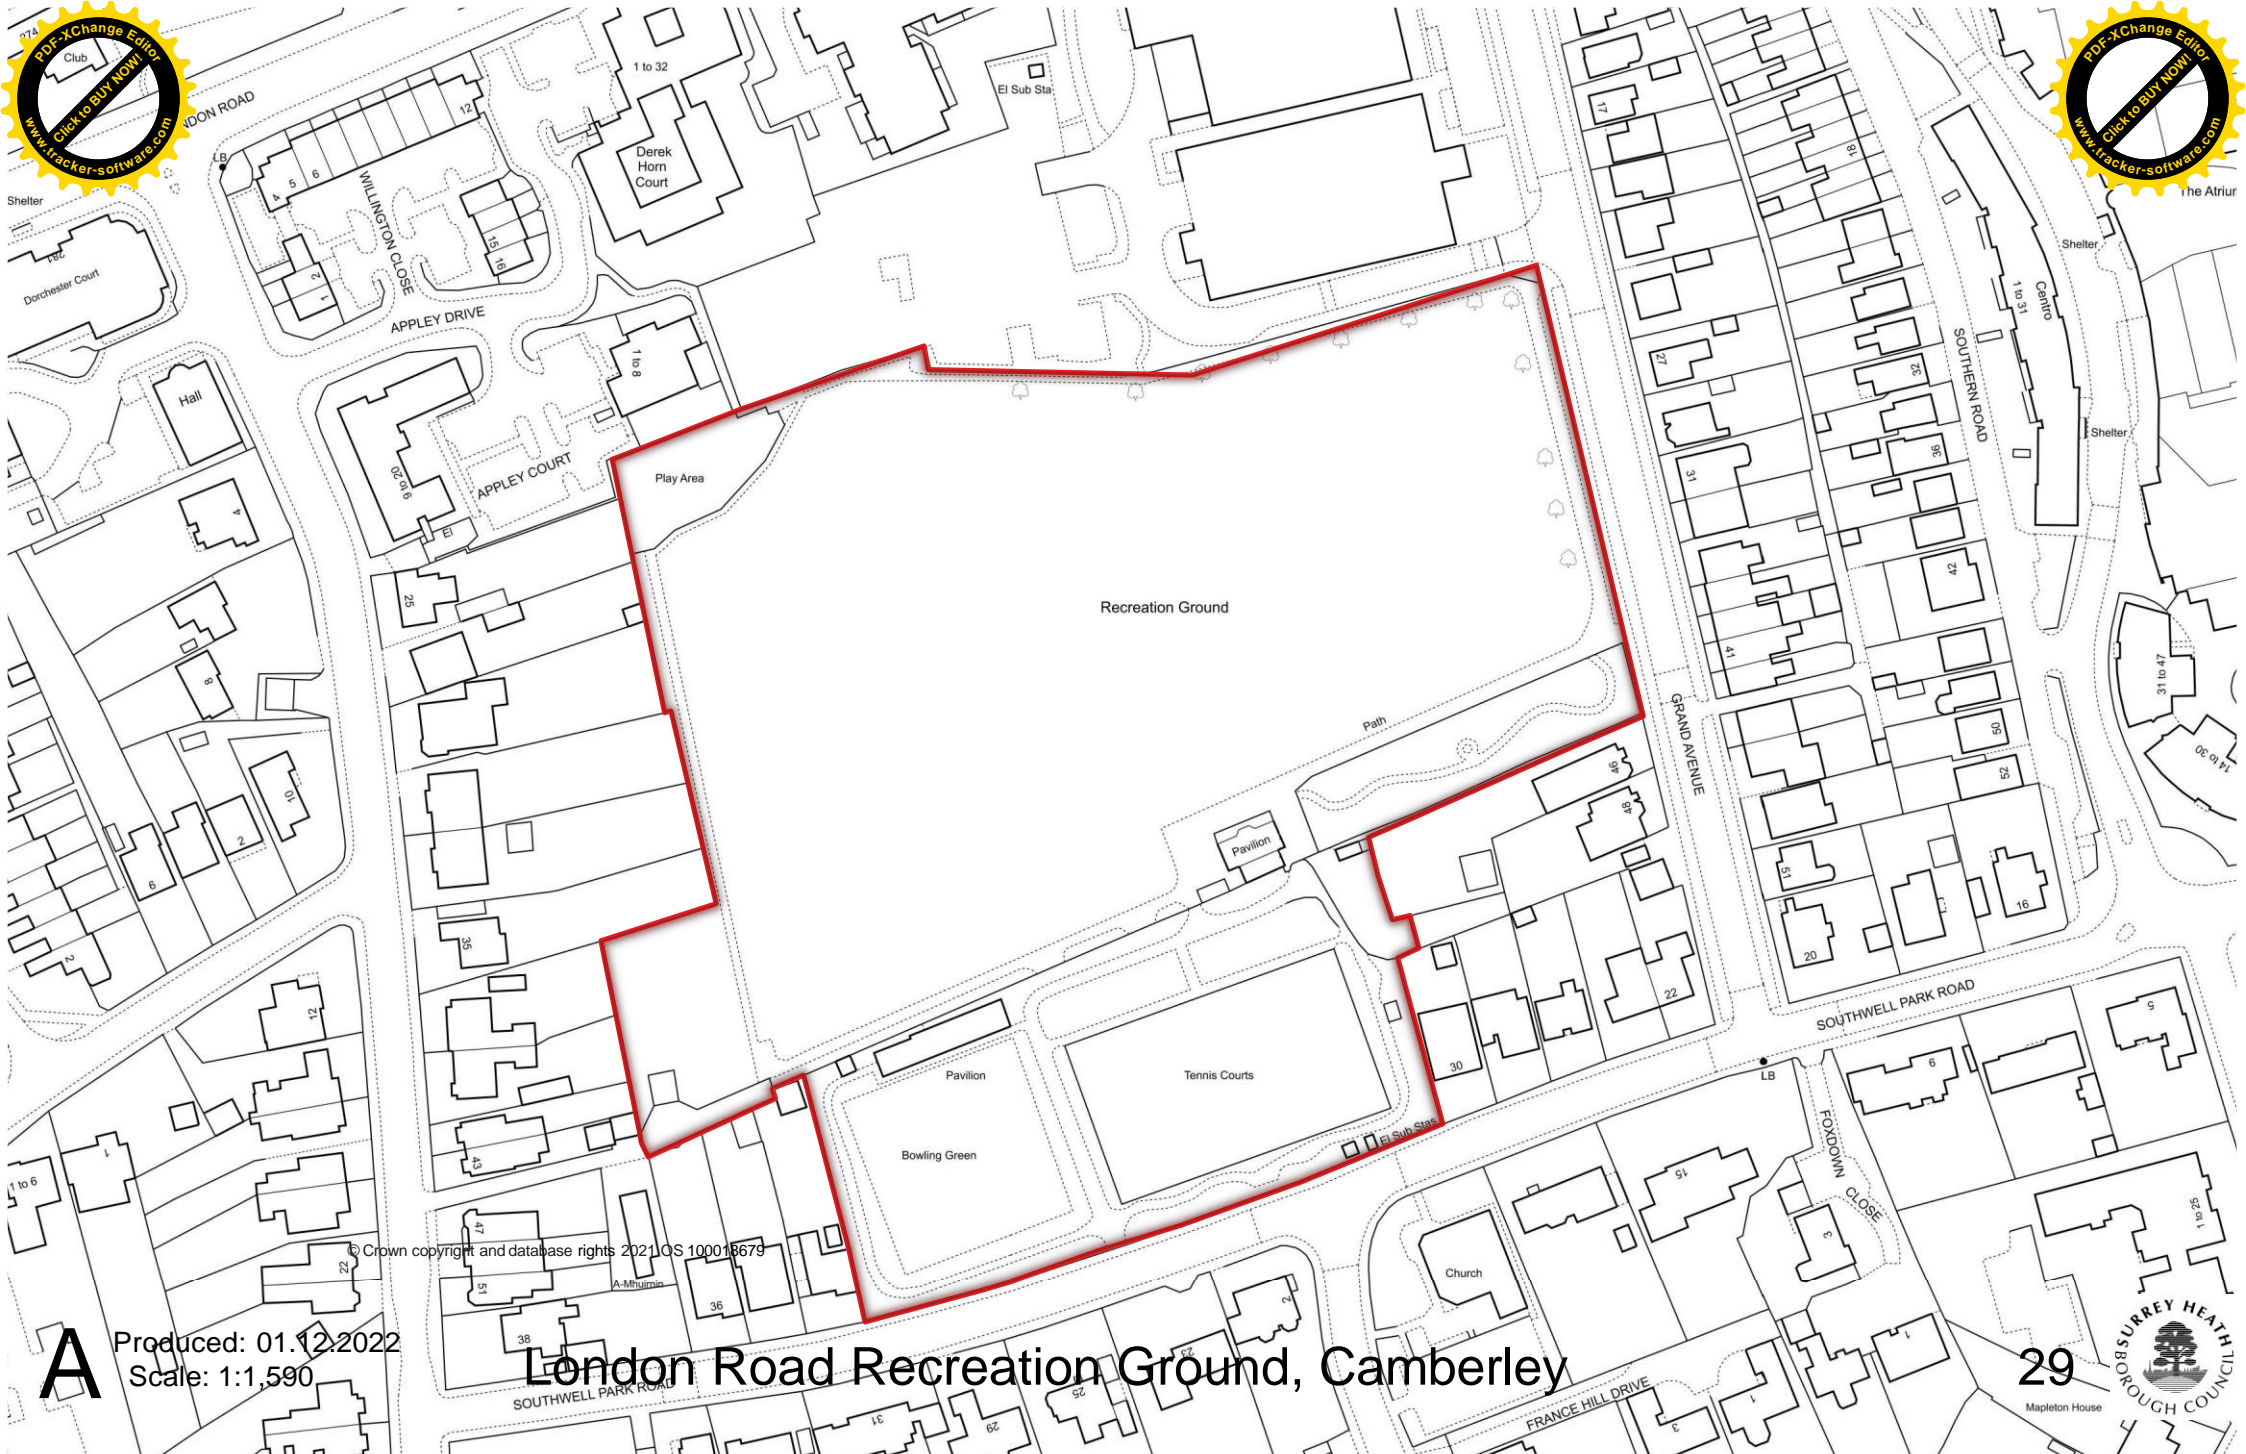

© Crown copyright and database rights 2021 OS 100018679

A Produced: 01.12.2022
Scale: 1:1,590

London Road Recreation Ground, Camberley

29