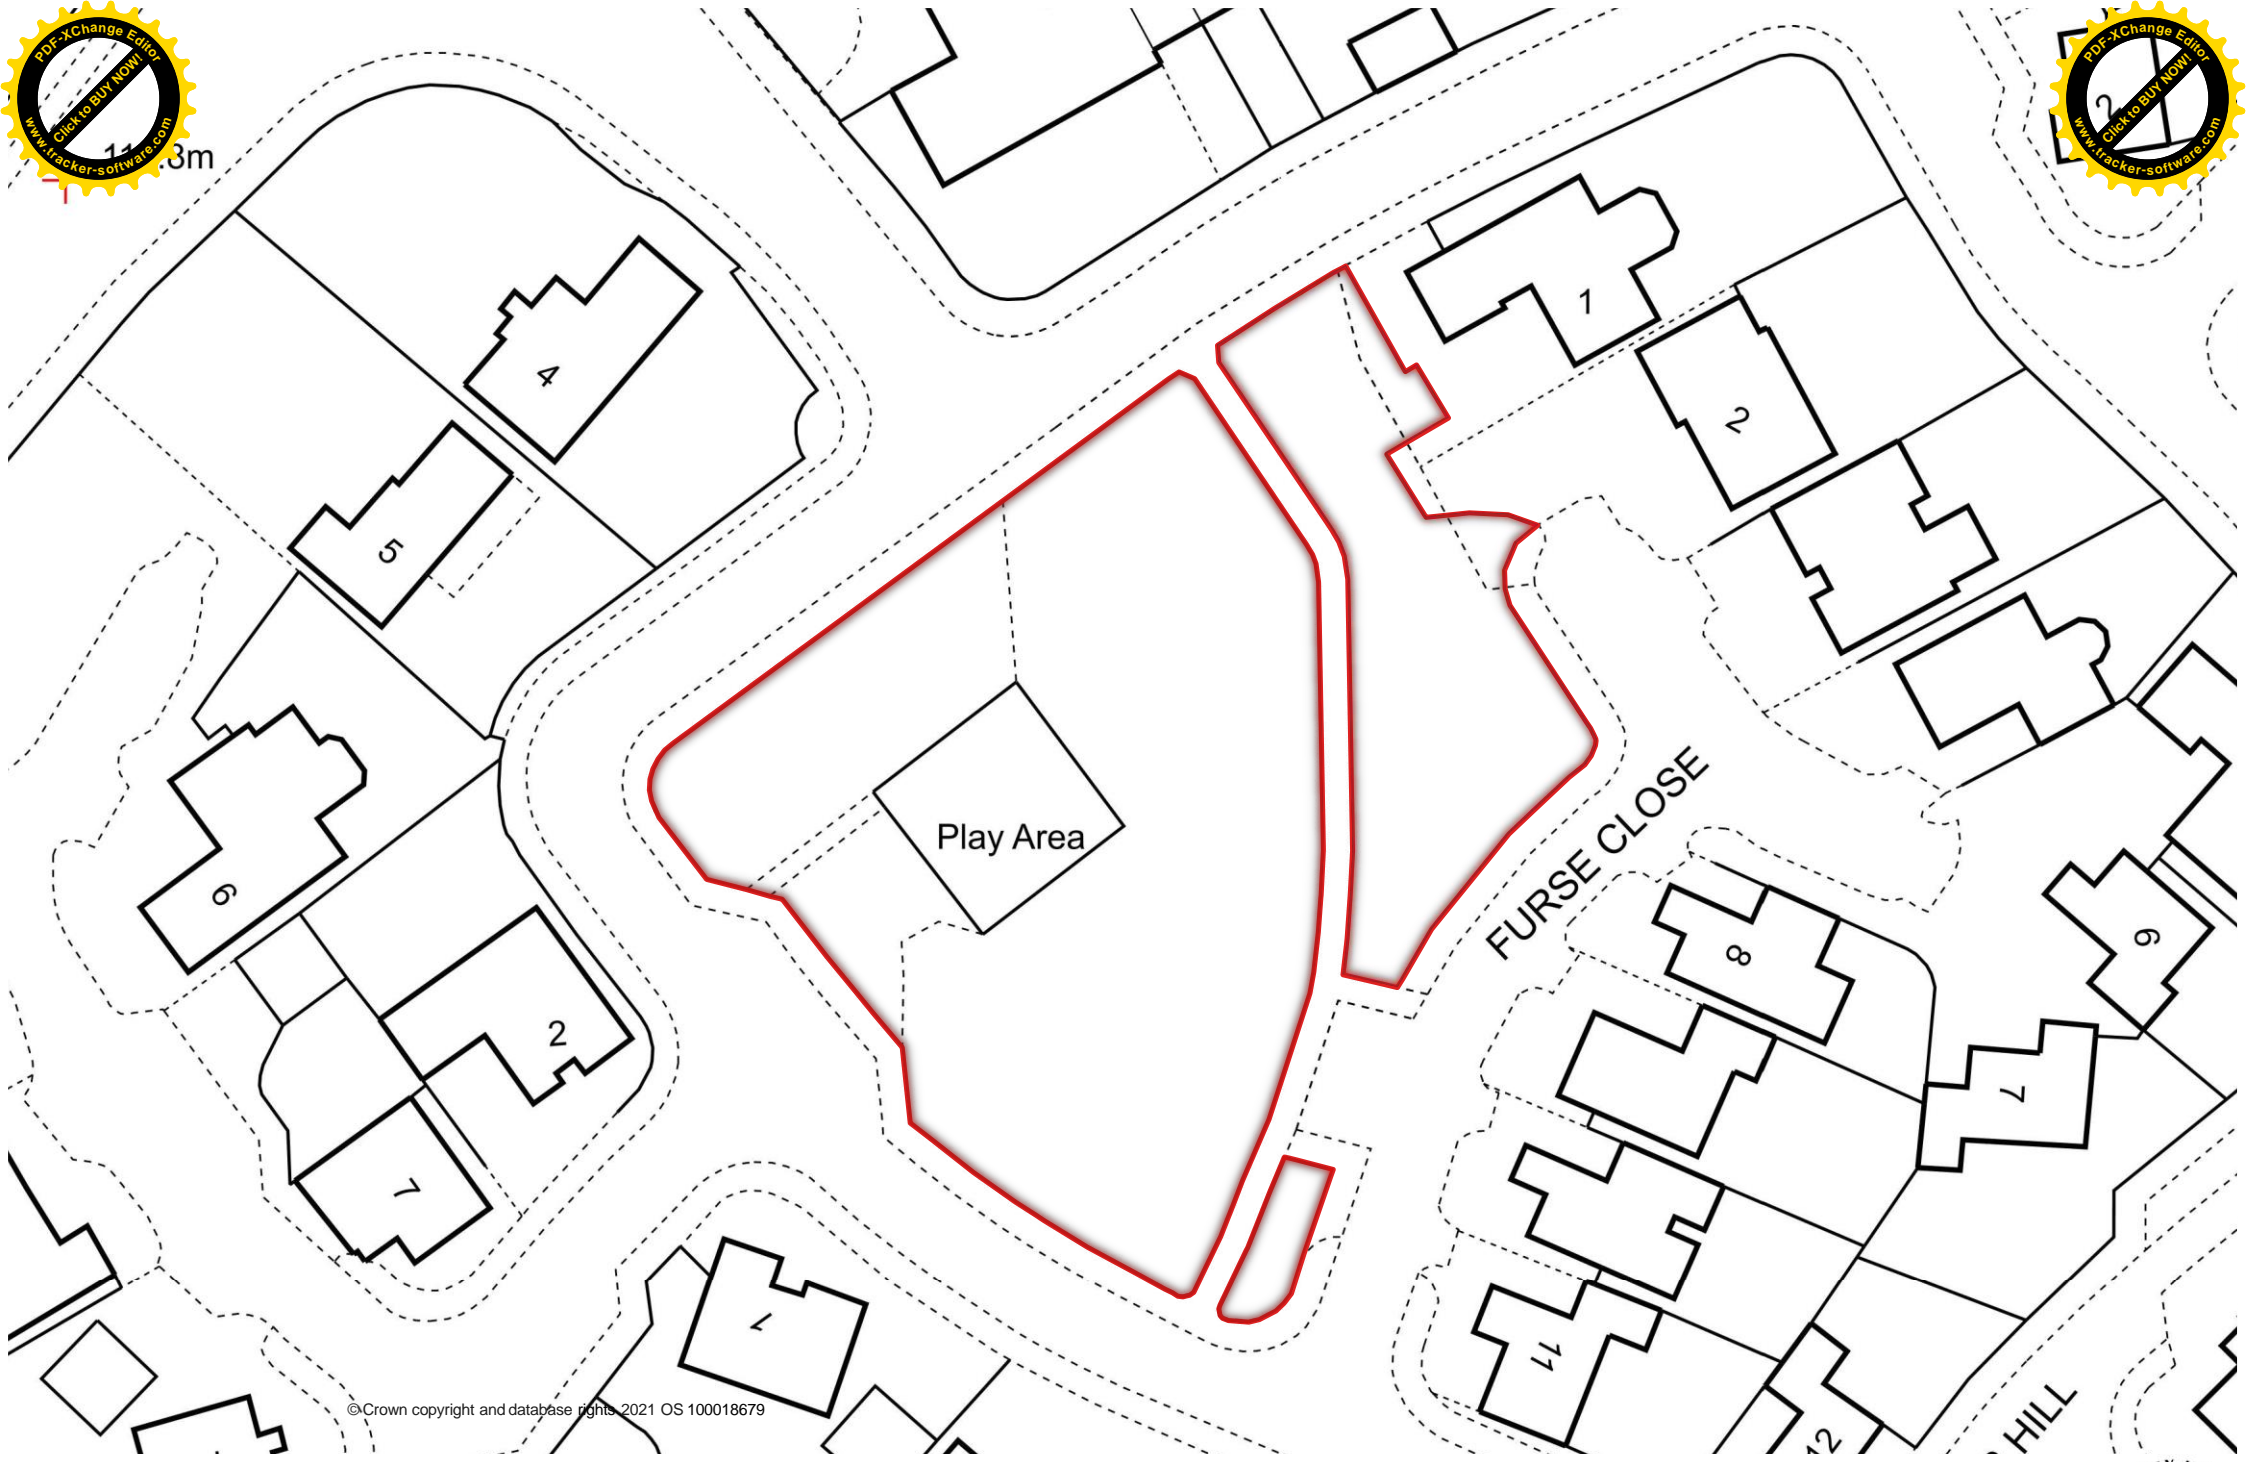

© Crown copyright and database rights 2021 OS 100018679