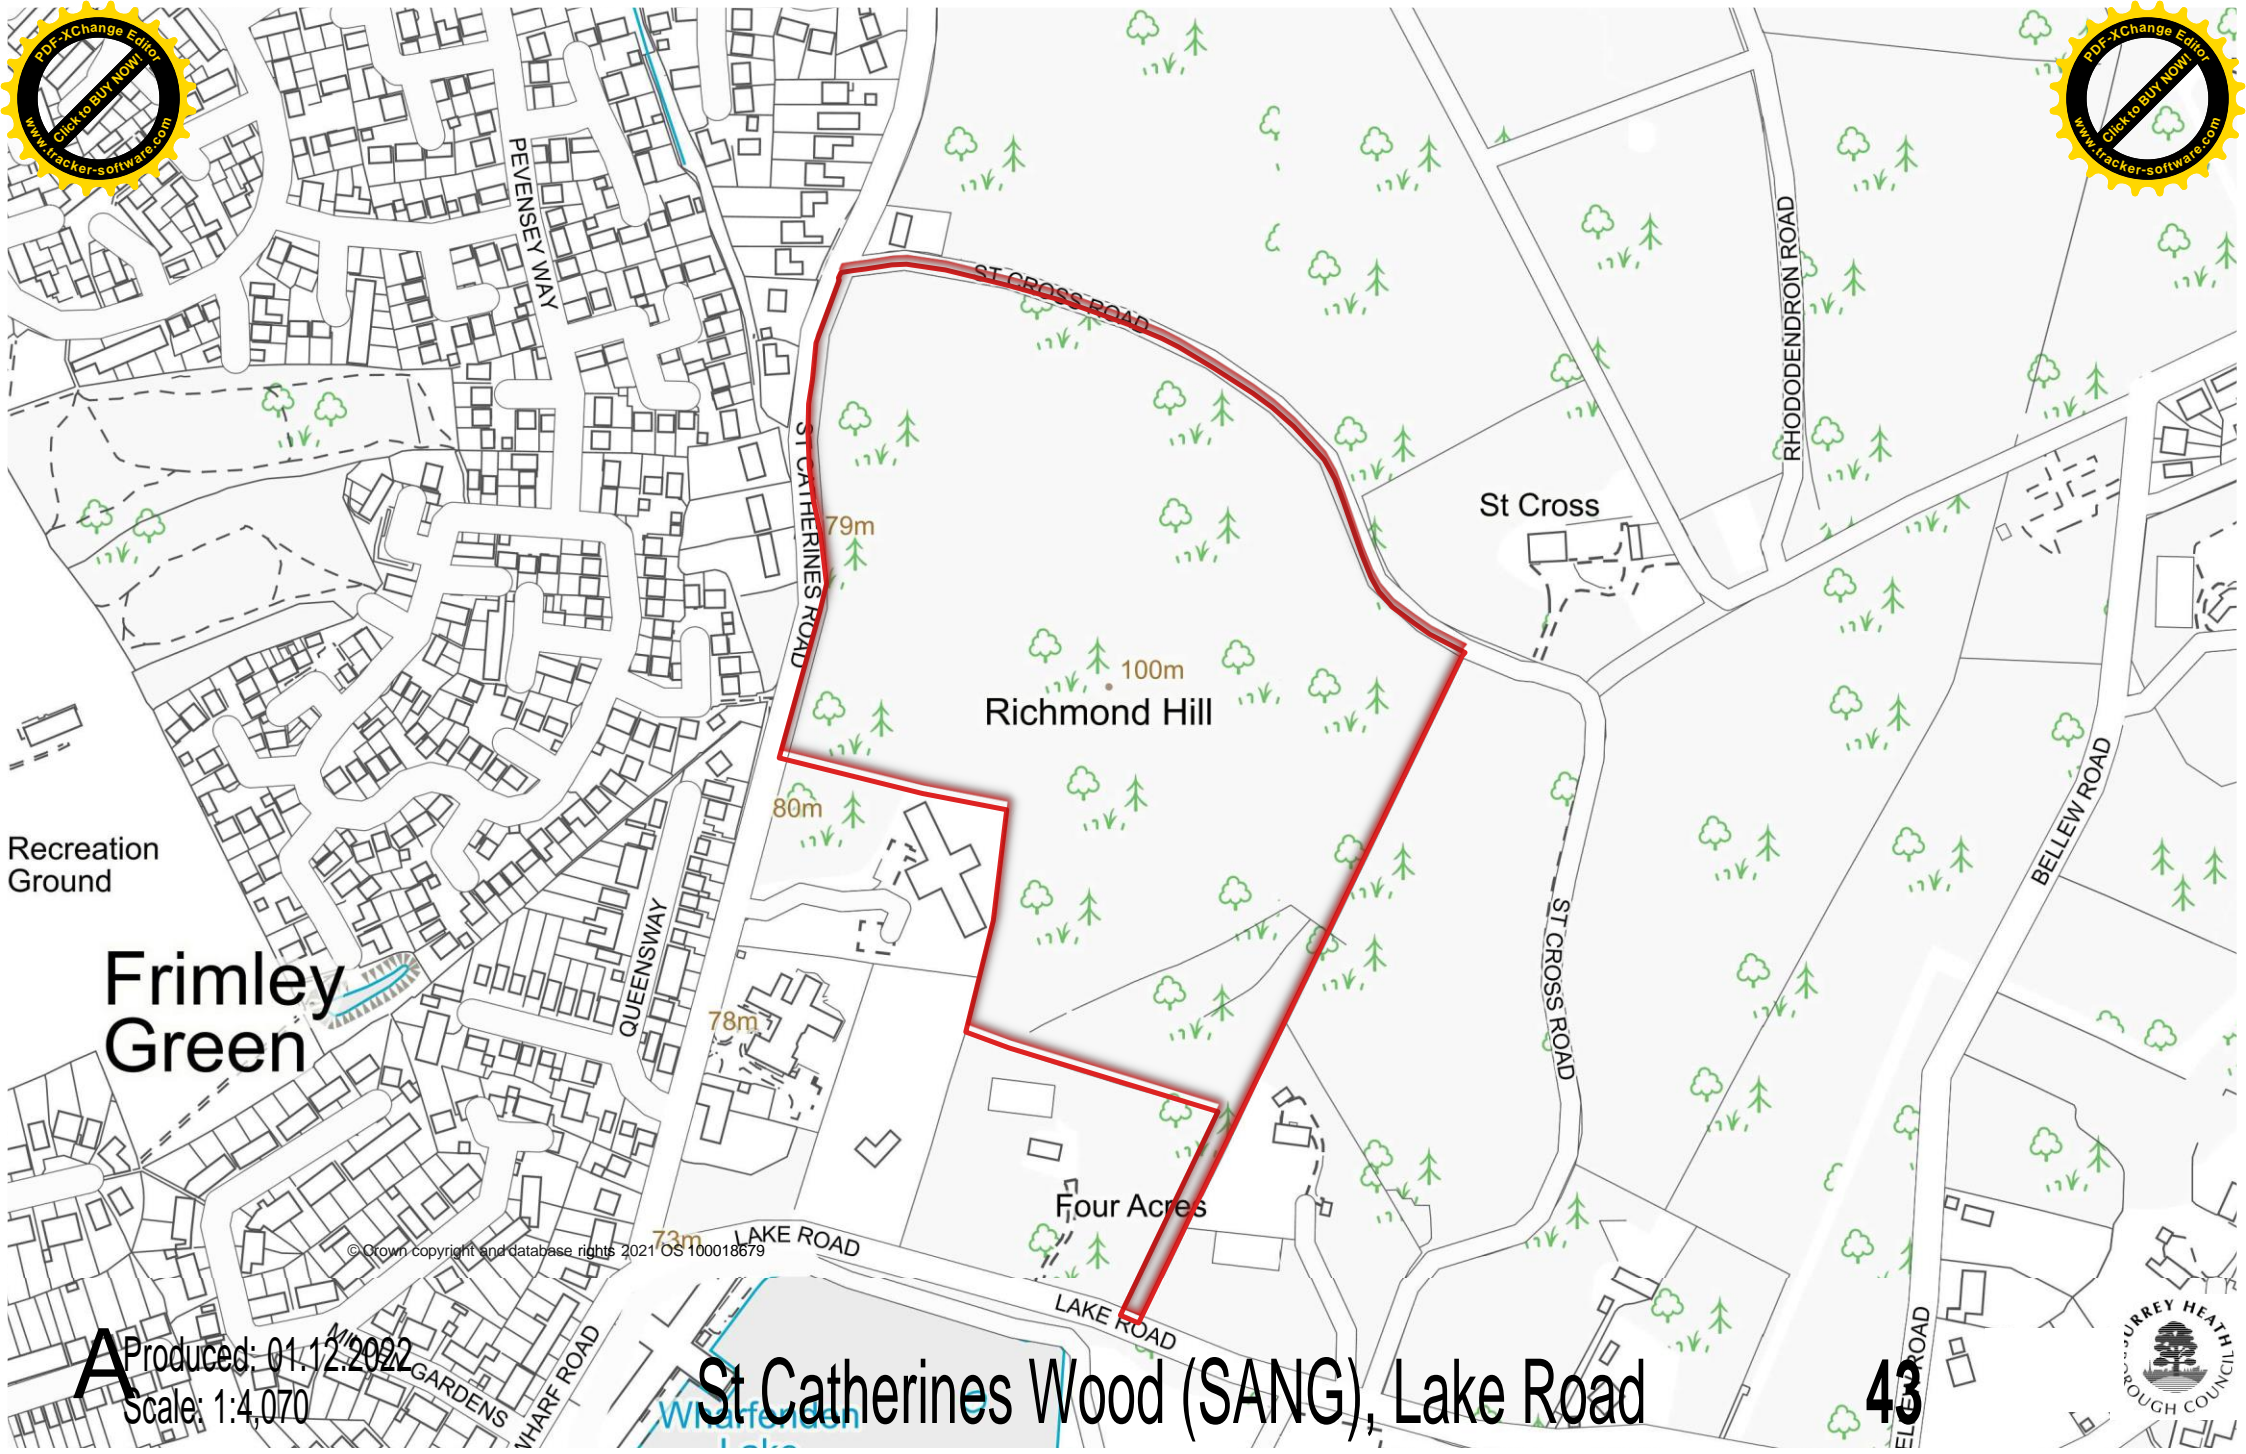

© Crown copyright and database rights 2021 OS 100018679

Ashmore Cottages

© Crown copyright and database rights 2021 OS 100018679

Produced: 01.12.2022

ELY CLOSE
A Scale: 1:430

St Catherines Open Space

Recreation Ground