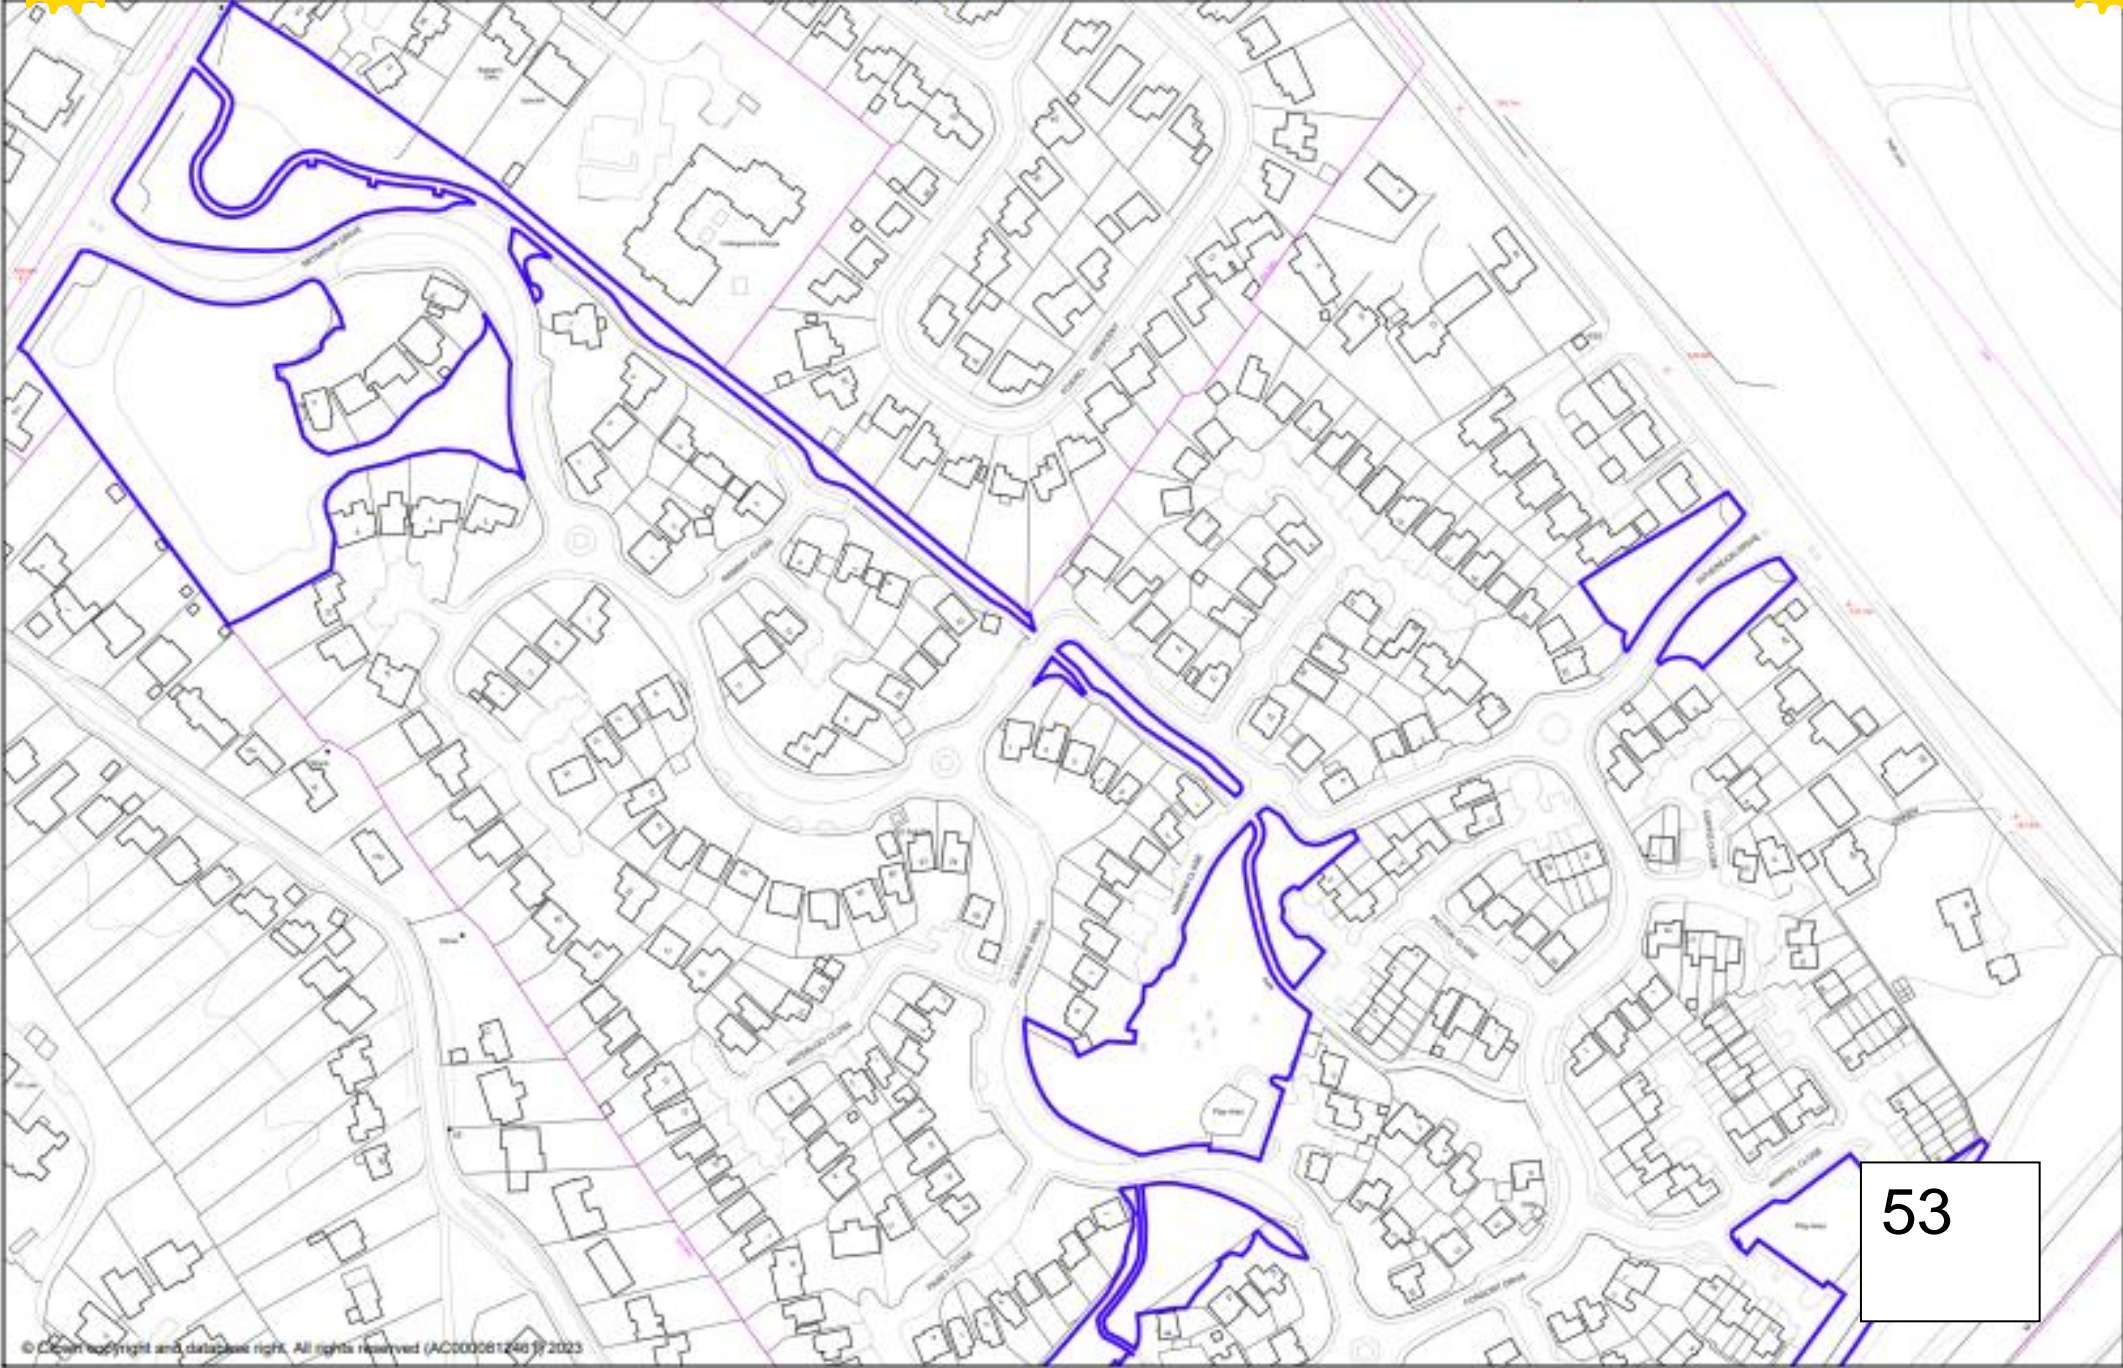

TREMAINE WALK

CUMBERLAND ROAD

HILLSBOROUGH PARK

B311

B3015 THE MAULTWAY

B3015

53

A

Produced: 01.12.2022
Scale: 1:1,310

© Crown copyright and database rights 2021. OS 100018679

Wendover Drive, Frimley

© Crown copyright and database right. All rights reserved. (AC6000812481) 2023

© Crown copyright and database rights 2021 OS 100018679

A Produced: 01.12.2022
Scale: 1:3,040

Windlemere SANG, Westend Road, Lightwater

56