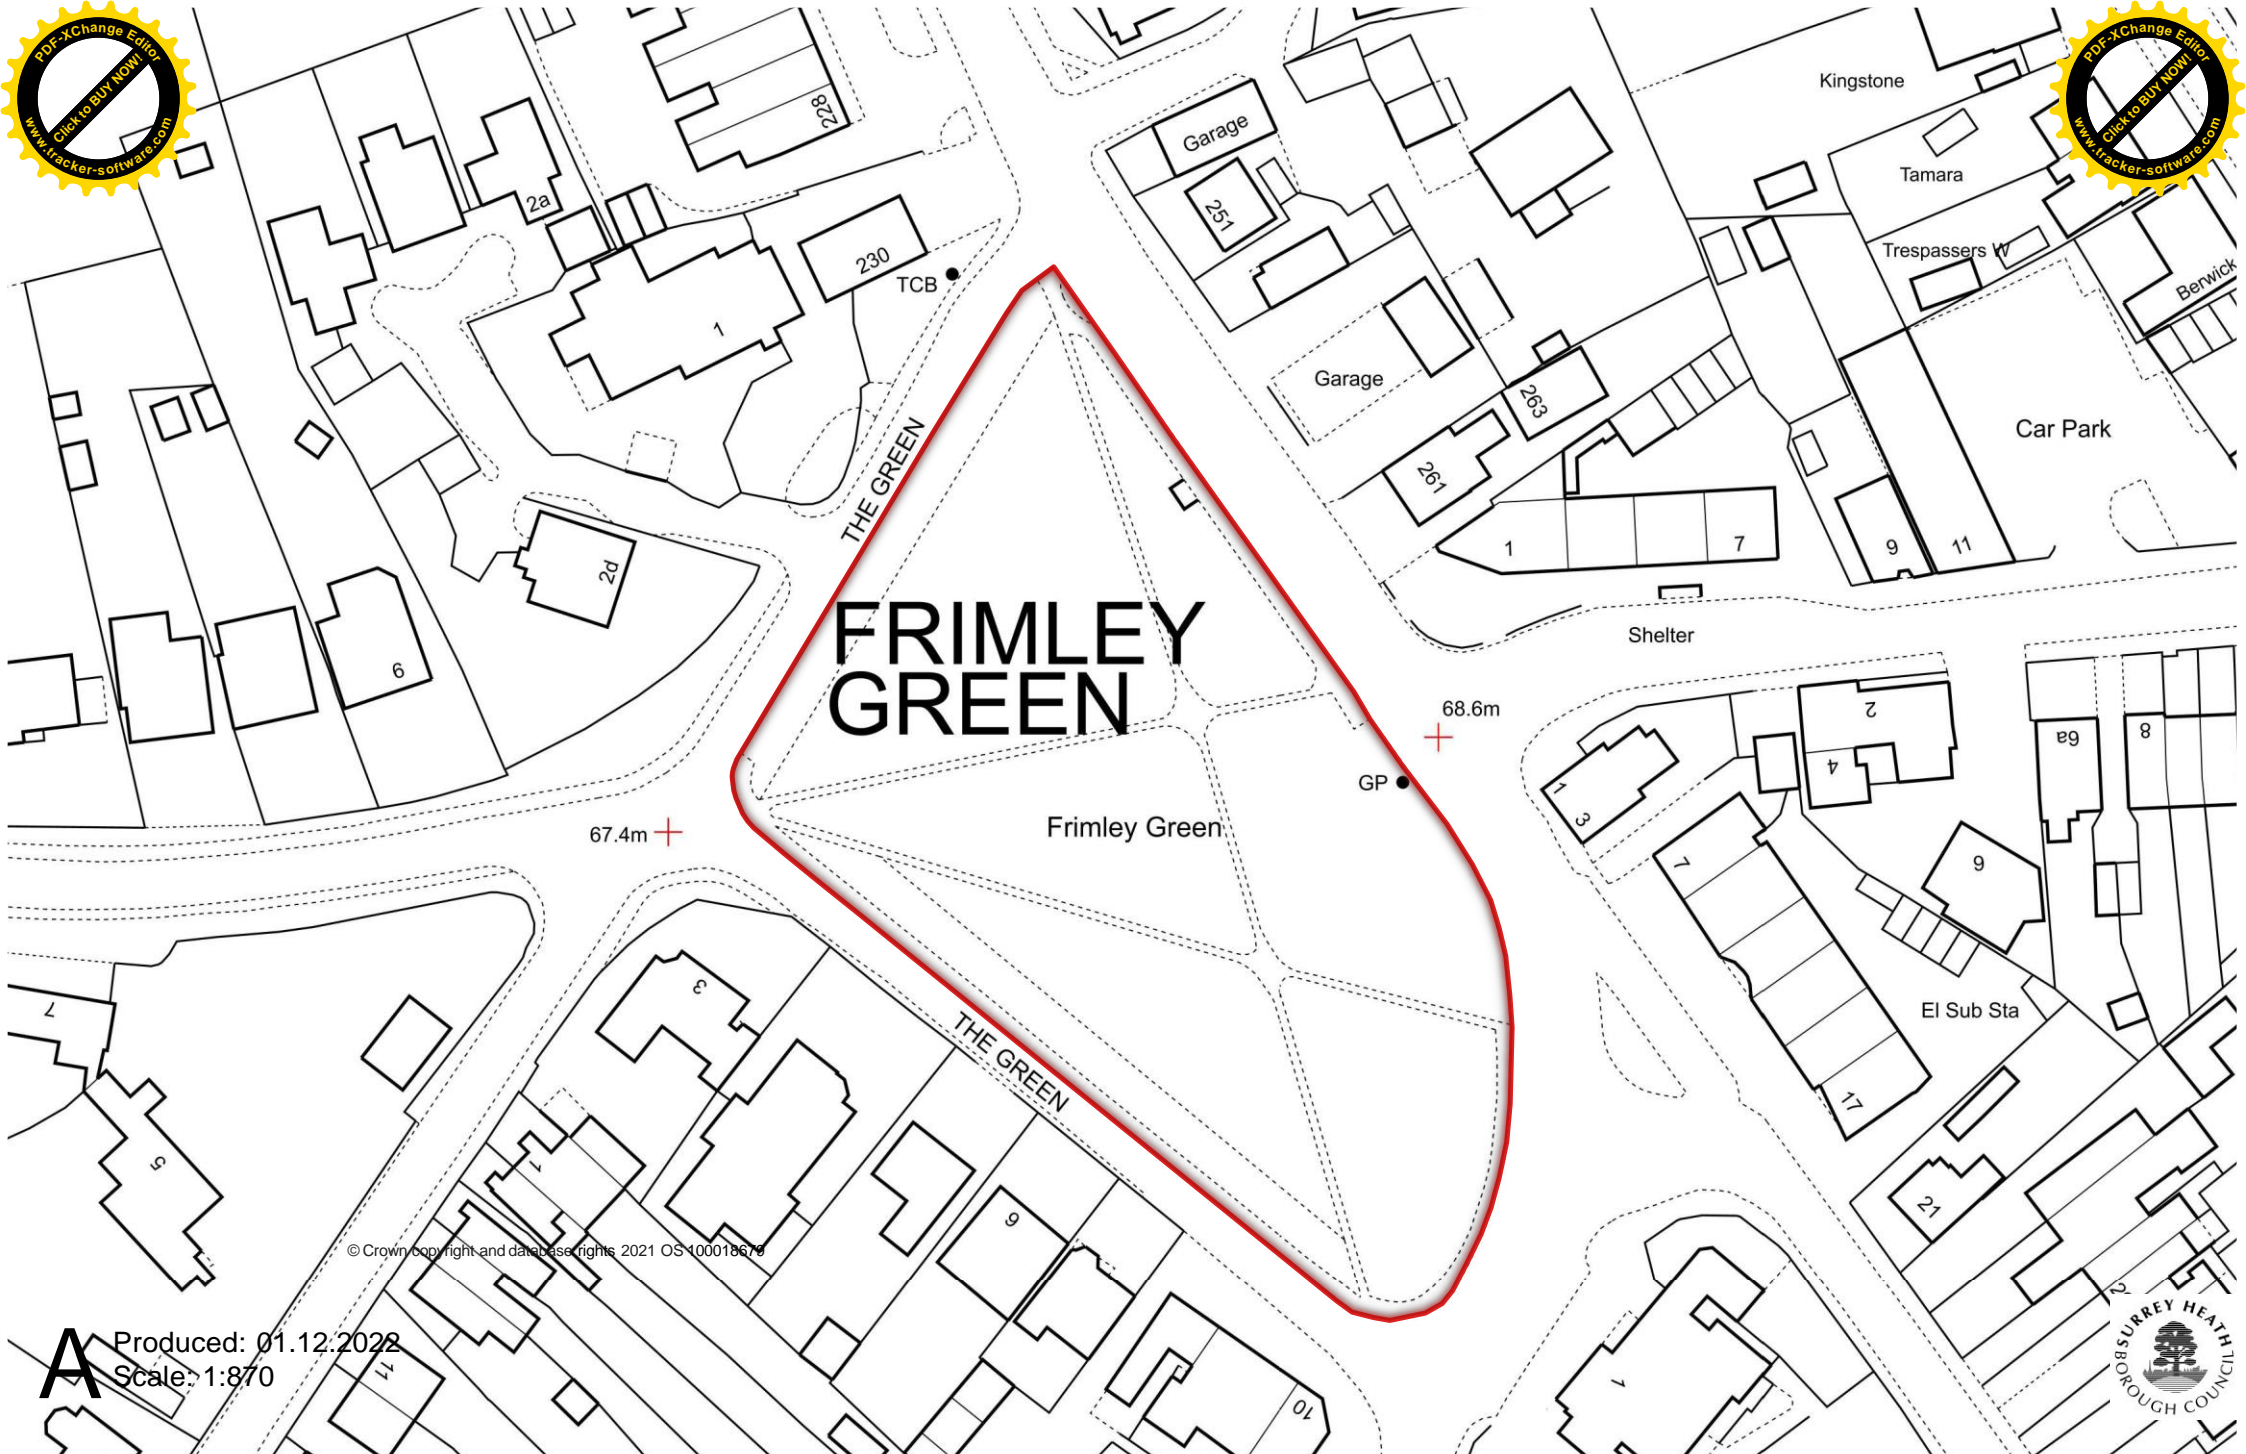

Produced: 01.12.2022
Scale: 1:870