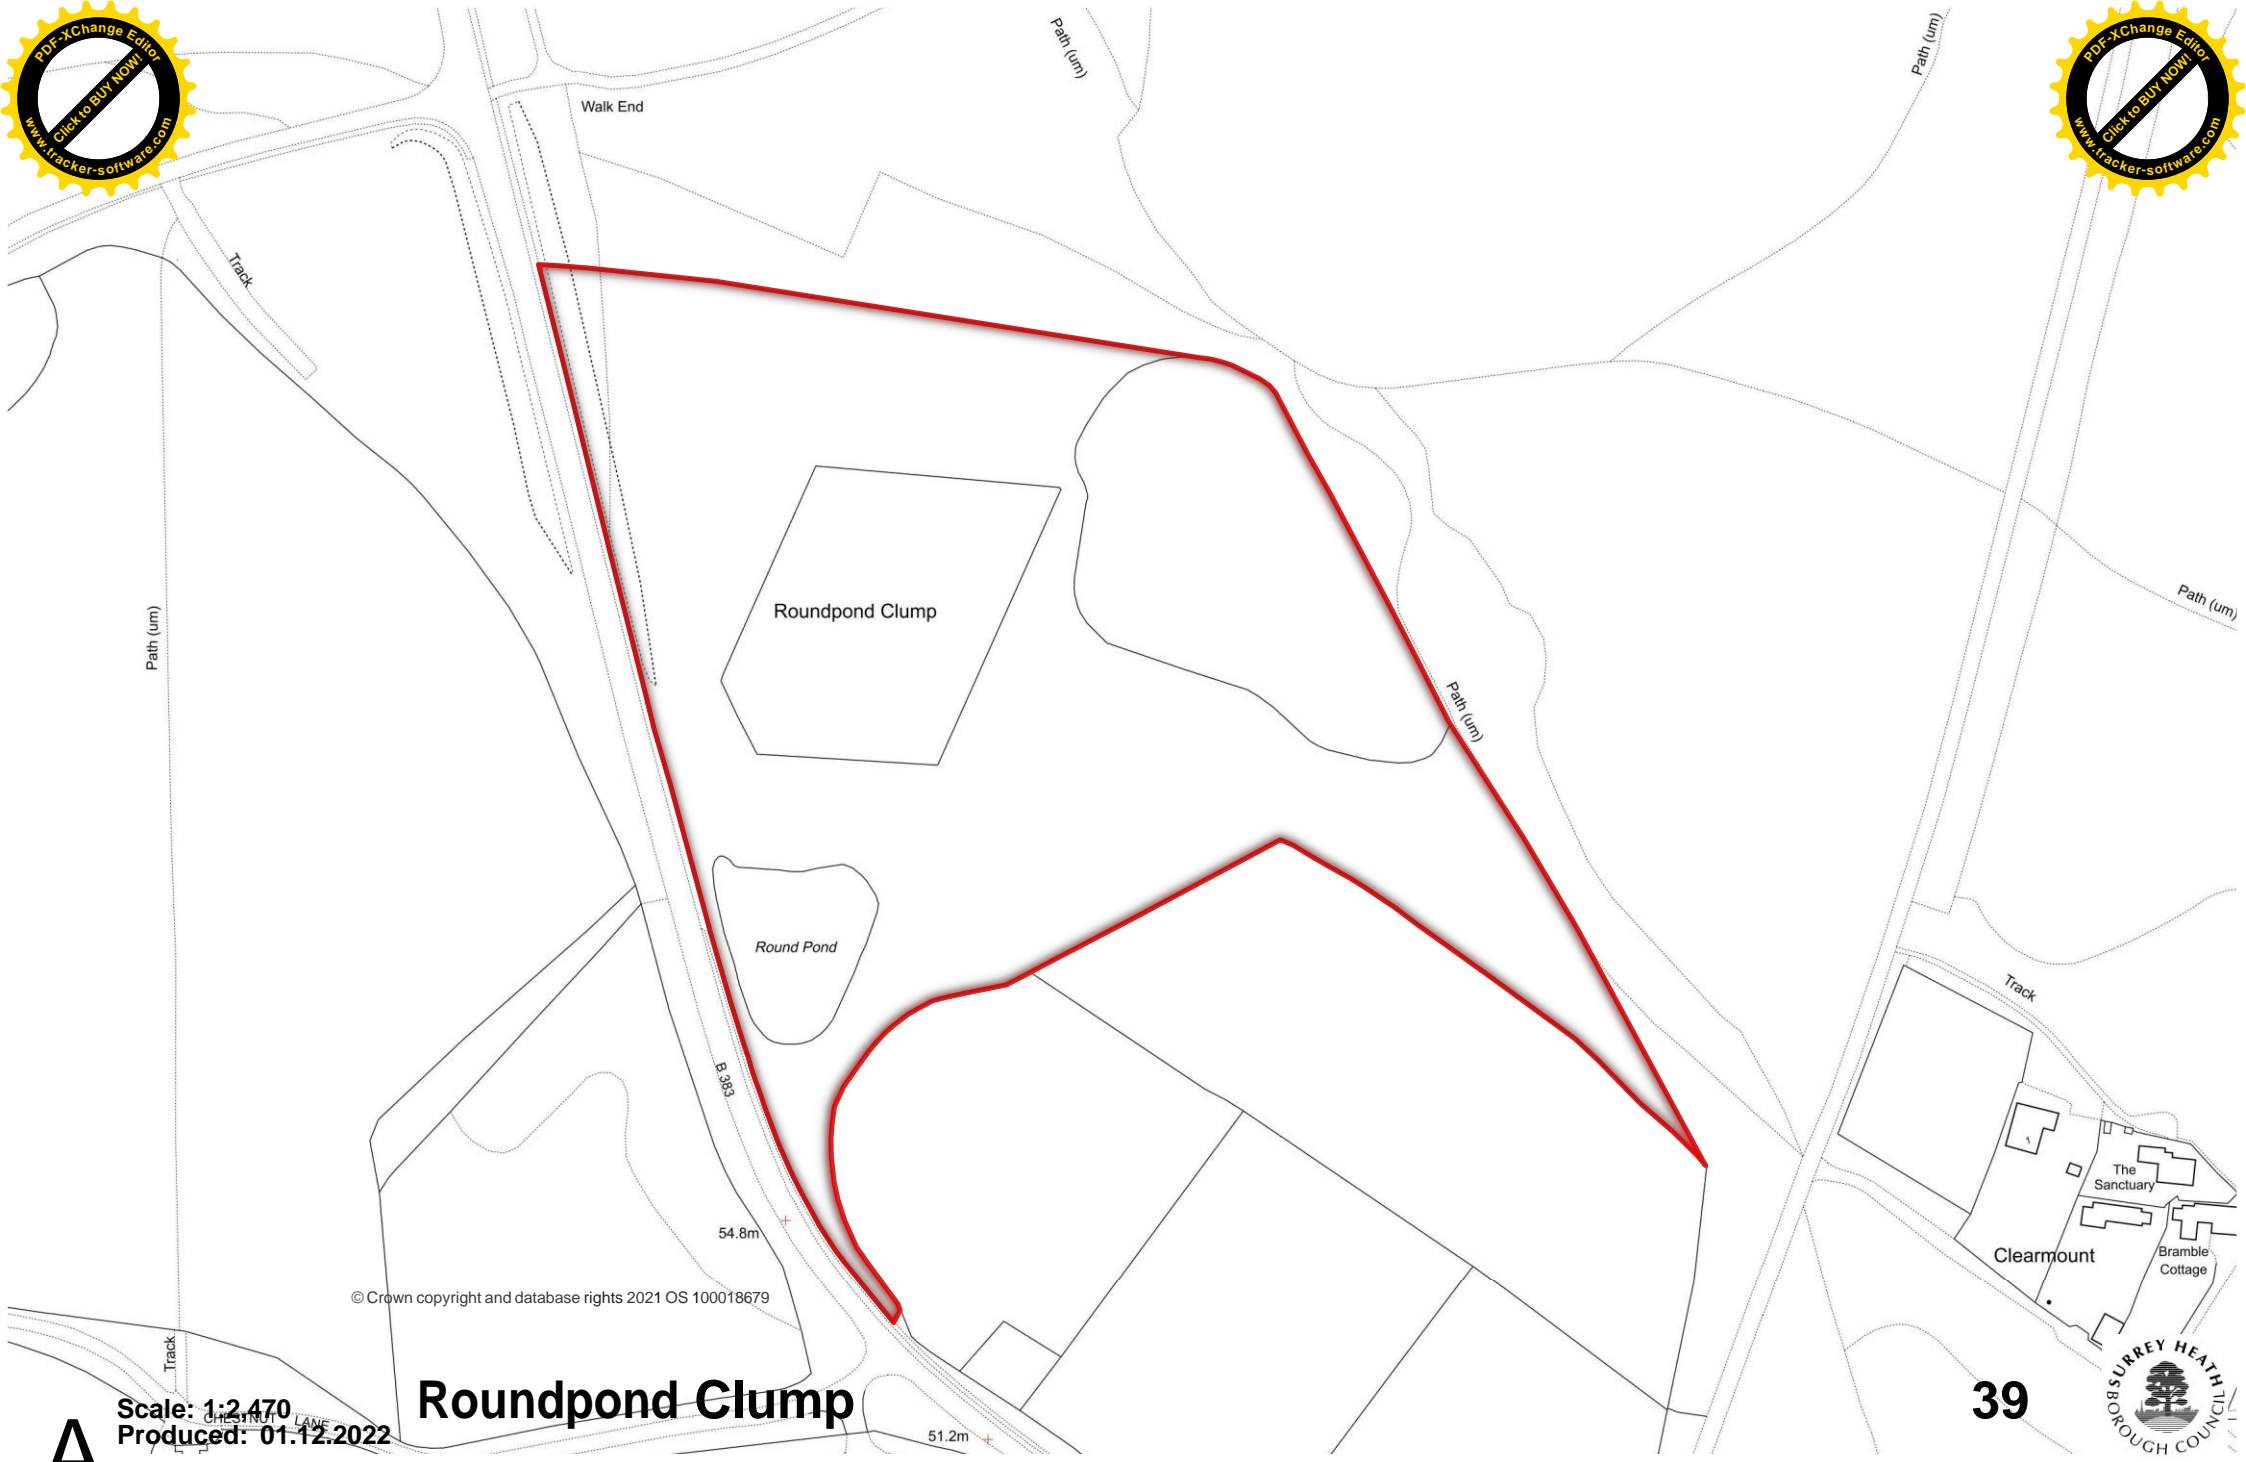

35

© Crown copyright and database rights 2021 OS 100018679

Author: G. Churchill-

Date: 20/11/2023

A Produced: 01.12.2022
Scale: 1:1,050

Rosewood Way, Open Space, West End

38

© Crown copyright and database rights 2021 OS 100018679