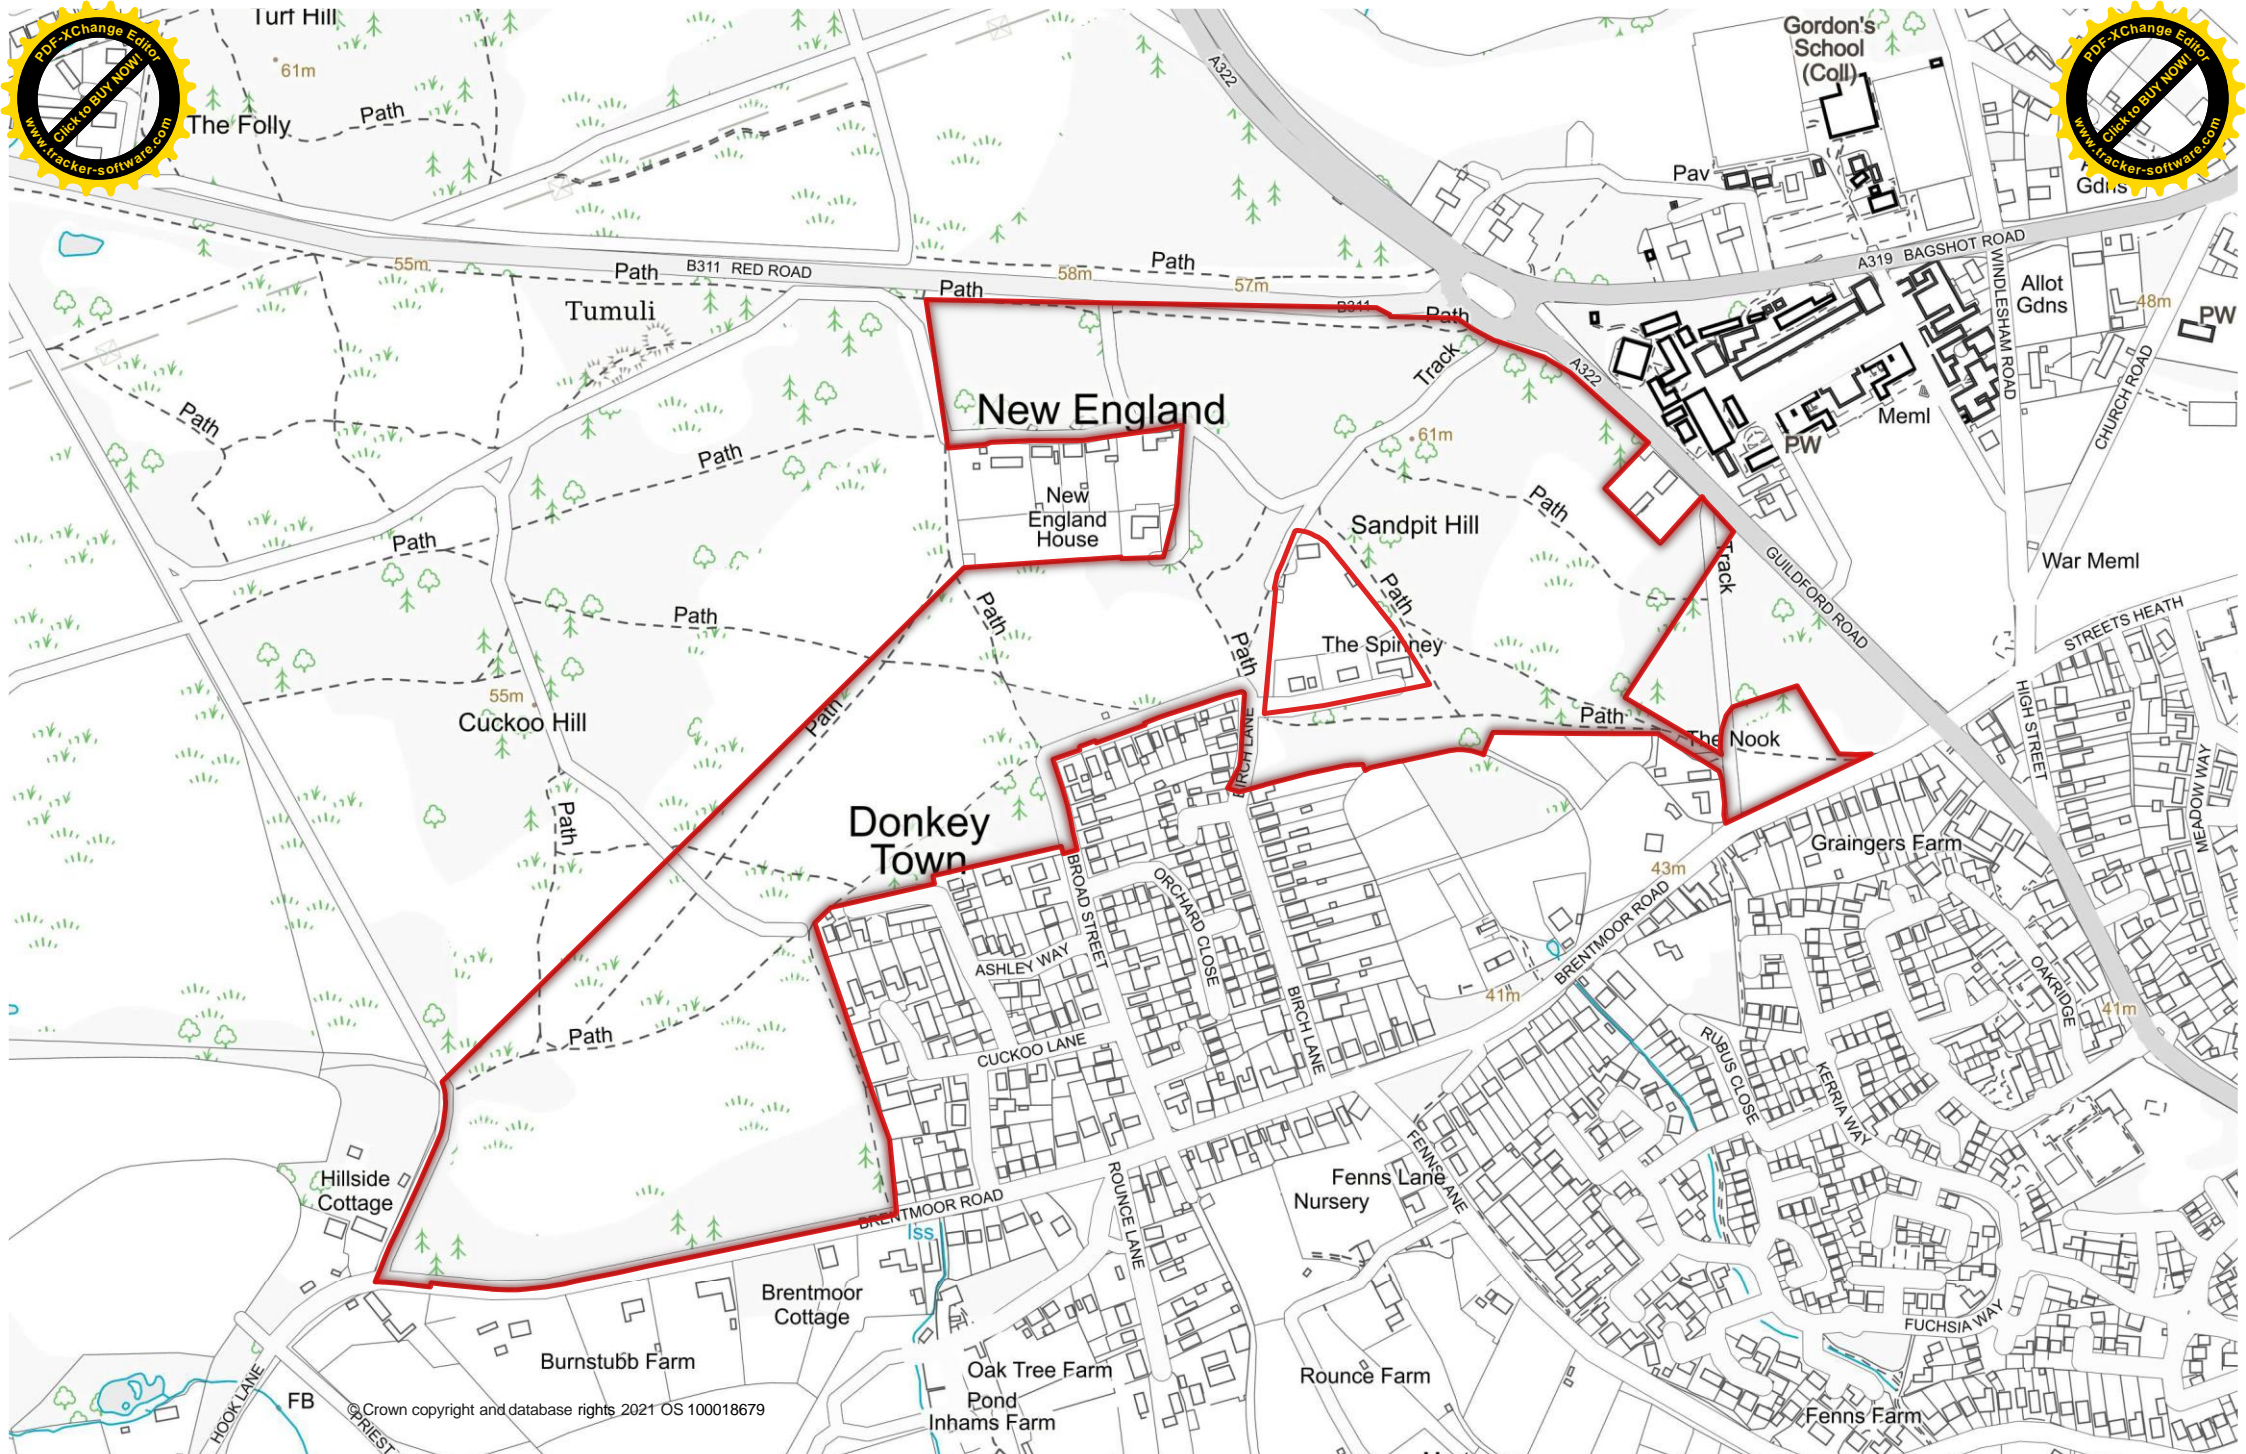

0 20 40 60 80m
Scale: 1:5000

© Crown copyright and database rights 2021 OS 100018679

Briar Avenue

Author: G. Churchill-
Date: 20/11/2023

0 10 20 30 40m
Scale: 1:1250

Play Area

The Briars (Hall)

DEER LEAP