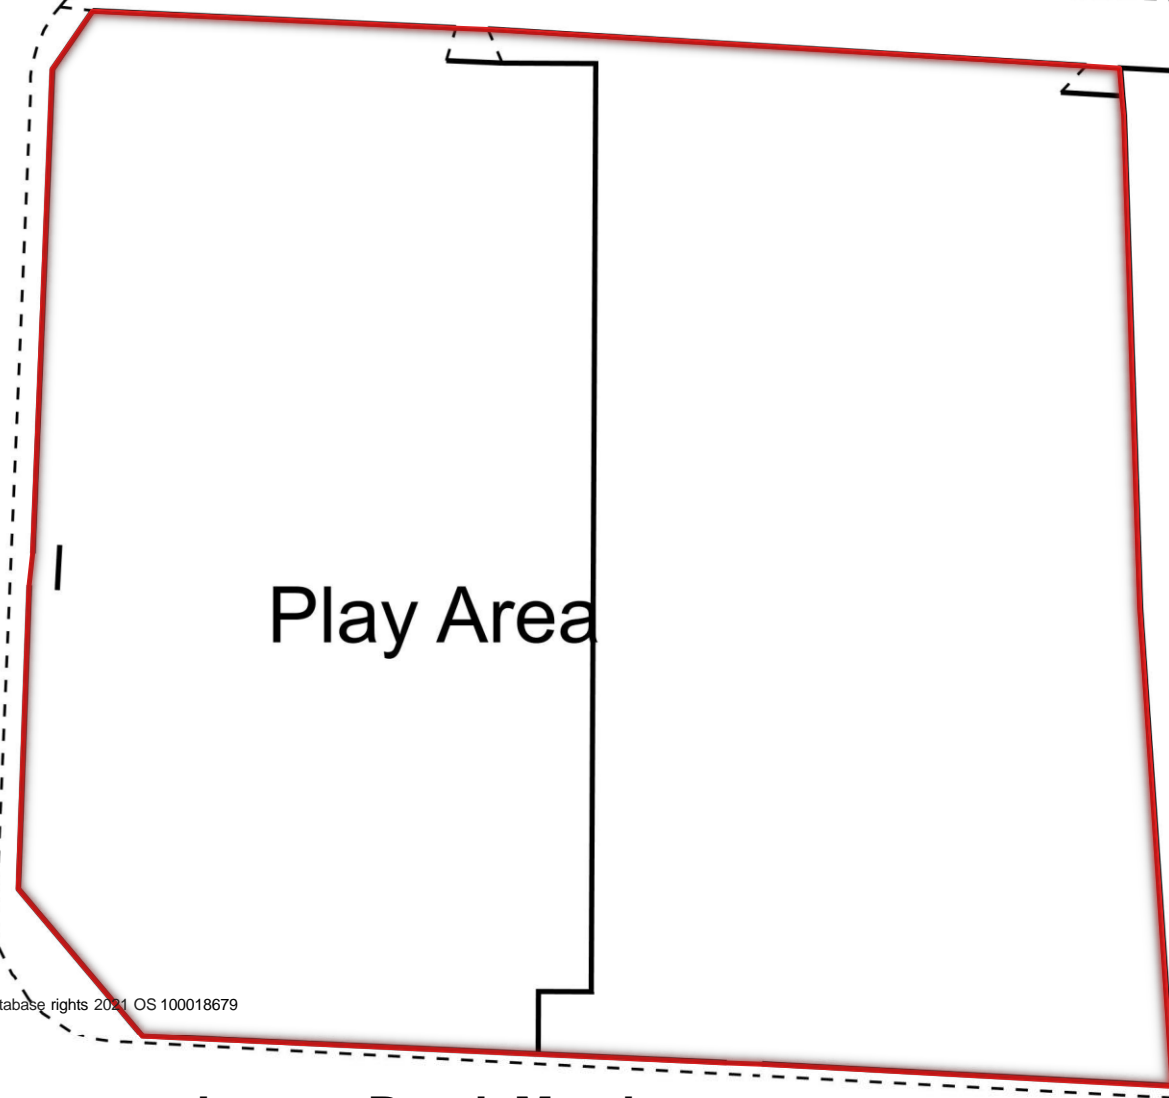

A Produced: 01.12.2022
Scale: 1:2,080

Heatherside Recreation Ground, Camberley

© Crown copyright and database rights 2021 OS 100018679

A Produced: 01.12.2022
Scale: 1:1,500

Holly Hedge Open Space, Frimley

A Produced: 01.12.2022
Scale: 1:7,210

Lightwater Country Park, Lightwater

RORKES DRIFT

Rosewood

Play Area

© Crown copyright and database rights 2021 OS 100018679

Loman Road, Mytchett

LOMAN ROAD