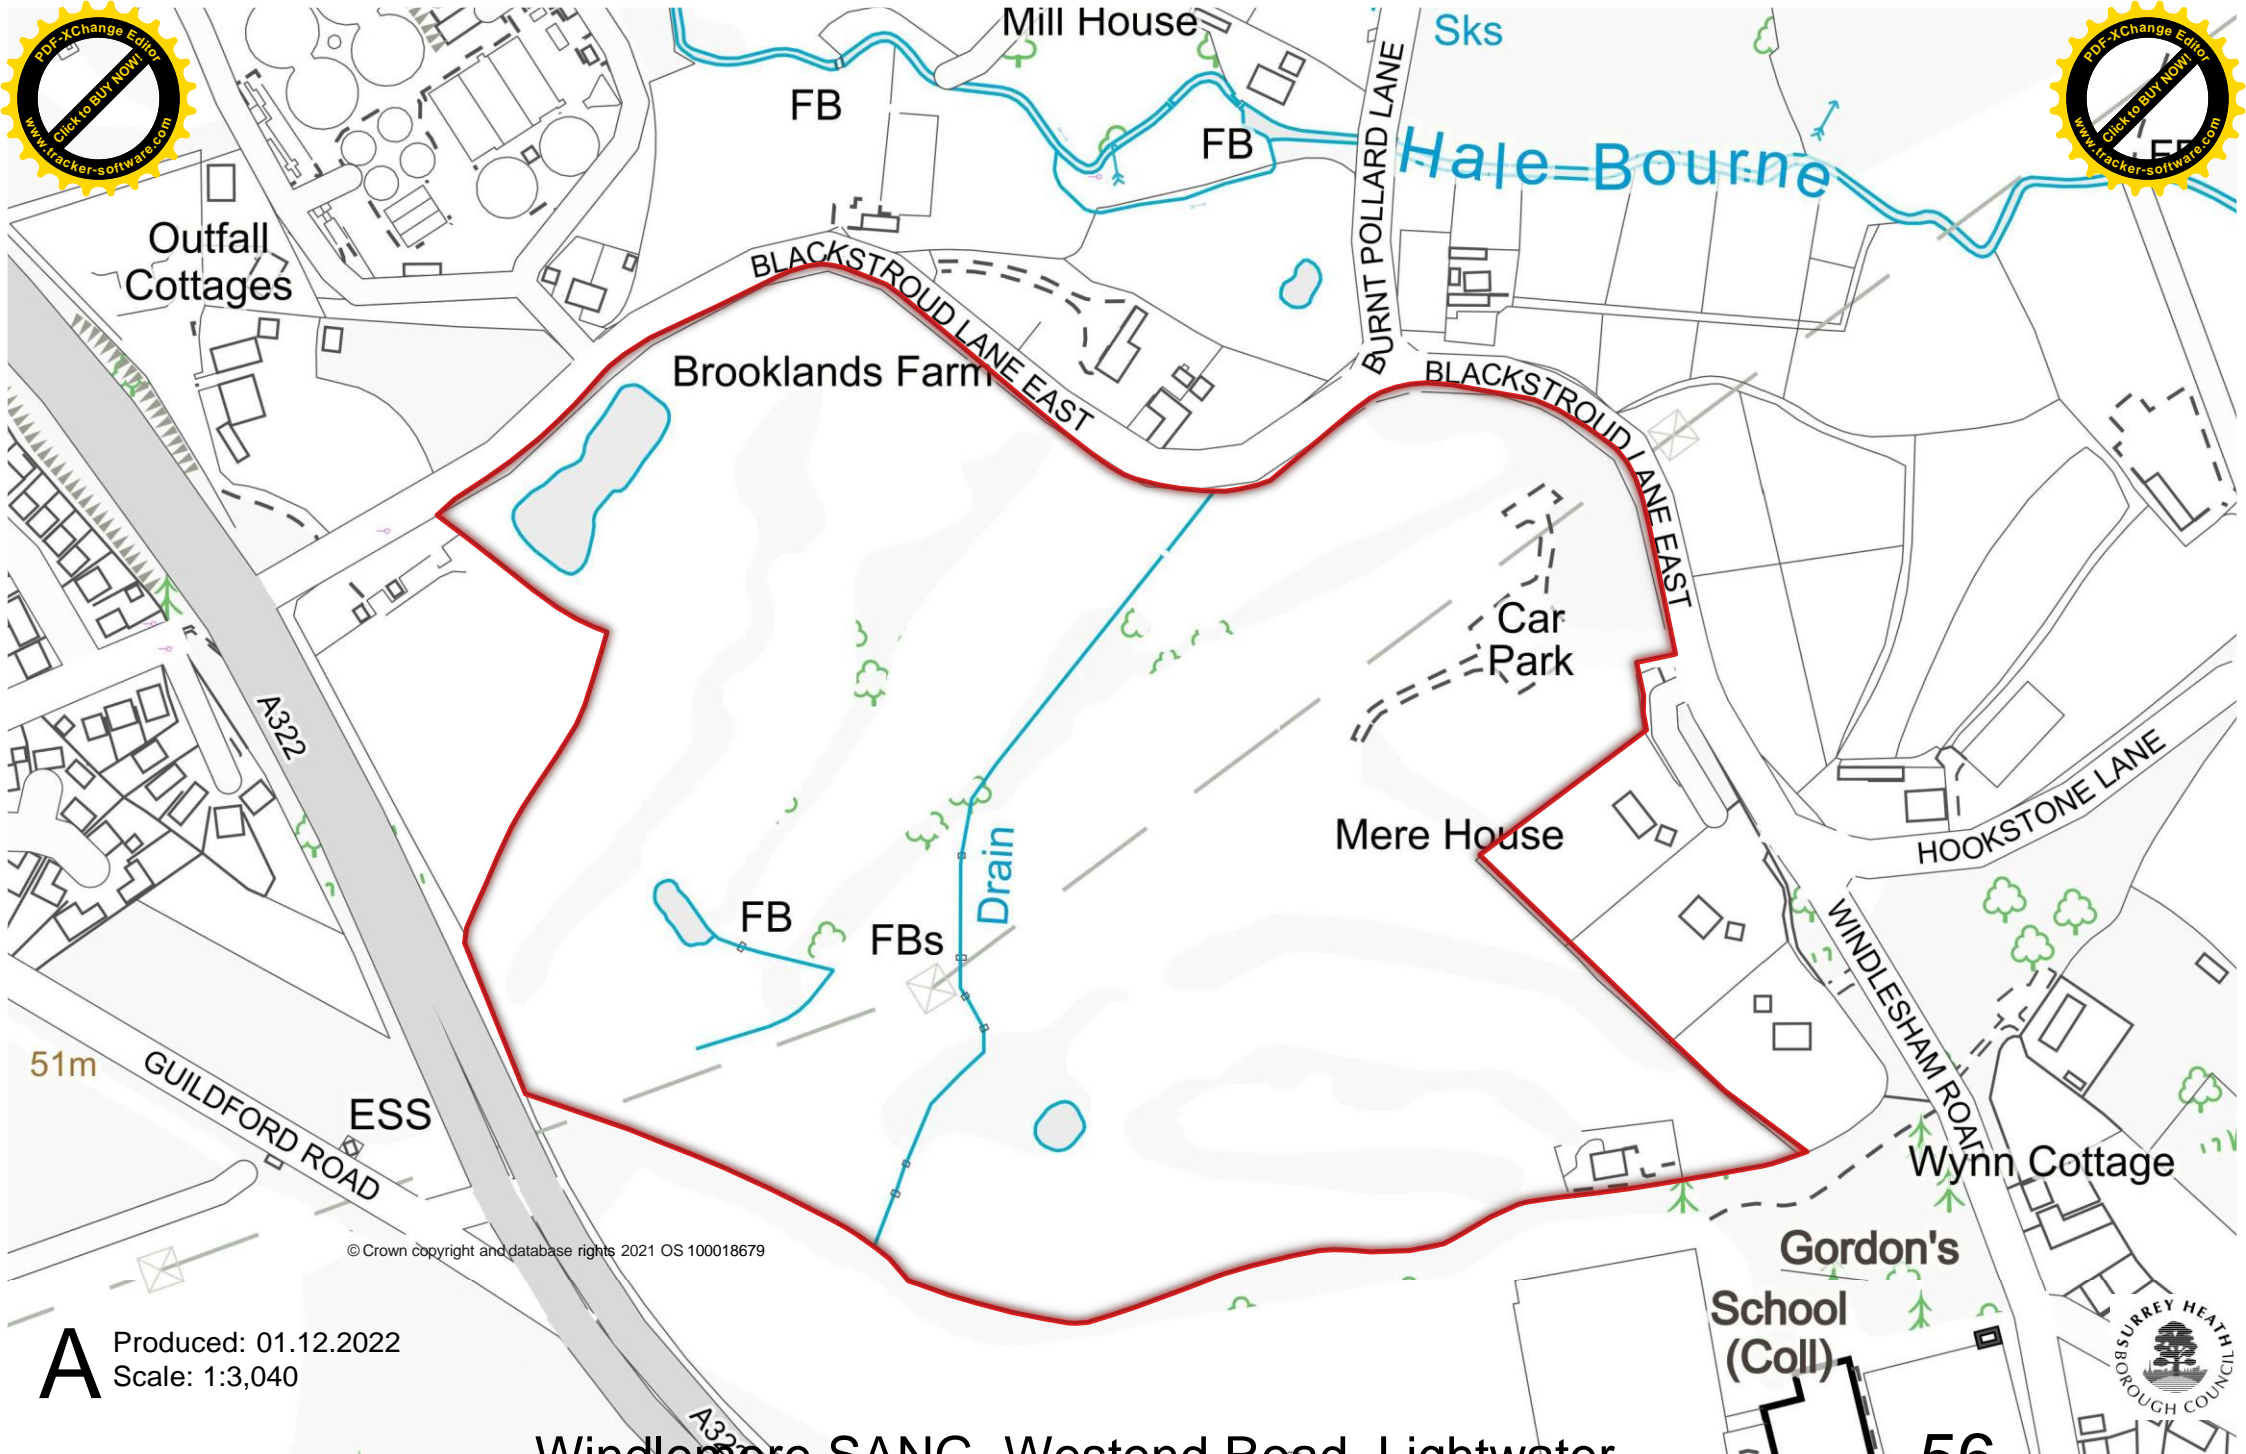

Produced: 01.12.2022
Scale: 1:1,310

© Crown copyright and database rights 2021. OS 100018679

Wendover Drive, Frimley

© Crown copyright and database right. All rights reserved. (AC6000812481) 2023

© Crown copyright and database rights 2021 OS 100018679