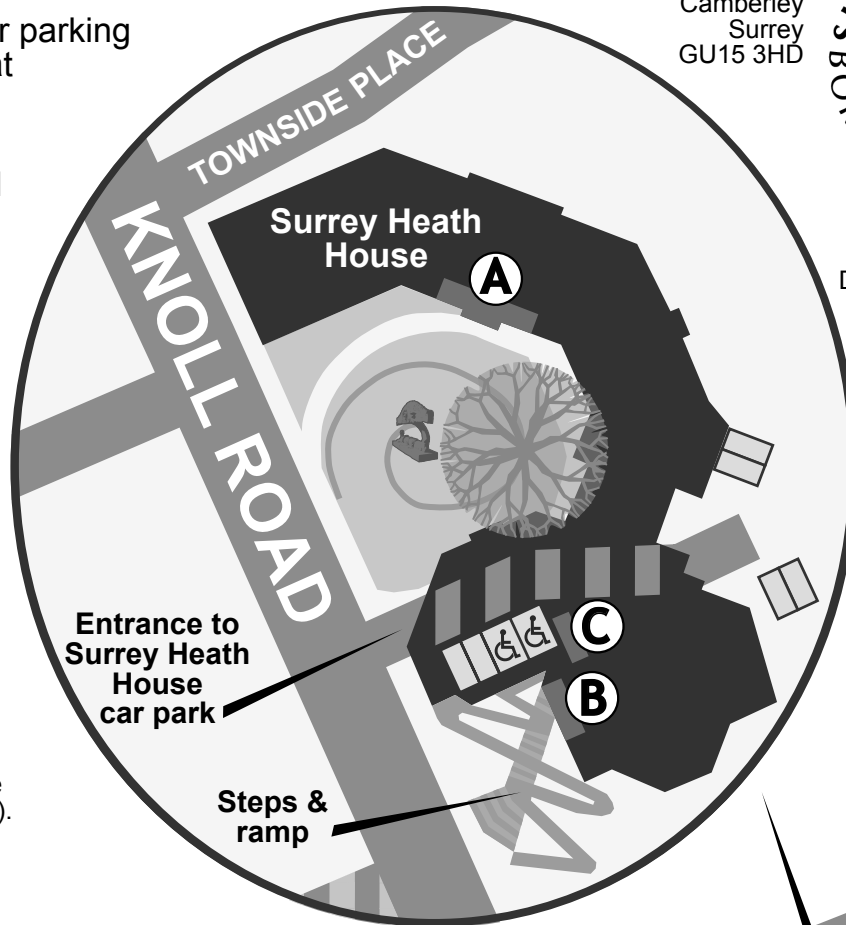

Use the multi-storey car park at Knoll Road located by Camberley Theatre. This is a pay on foot car park.

- A** MAIN RECEPTION for all council services.
 - B** Entrance via steps & ramp to Museum, Council Chamber & Committee Rooms. (Evening and lift access is via entrance C.)
 - C** Entrance under archway by security office giving **LIFT ACCESS** to Museum, Council Chamber & Committee Rooms (not Saturdays).
- Parking for disabled/short stay visitors only.

Key:

- Parking
- Multi-storey car park
- One way only
- Pedestrian way
- Traffic lights

CAMBERLEY (Not to scale)