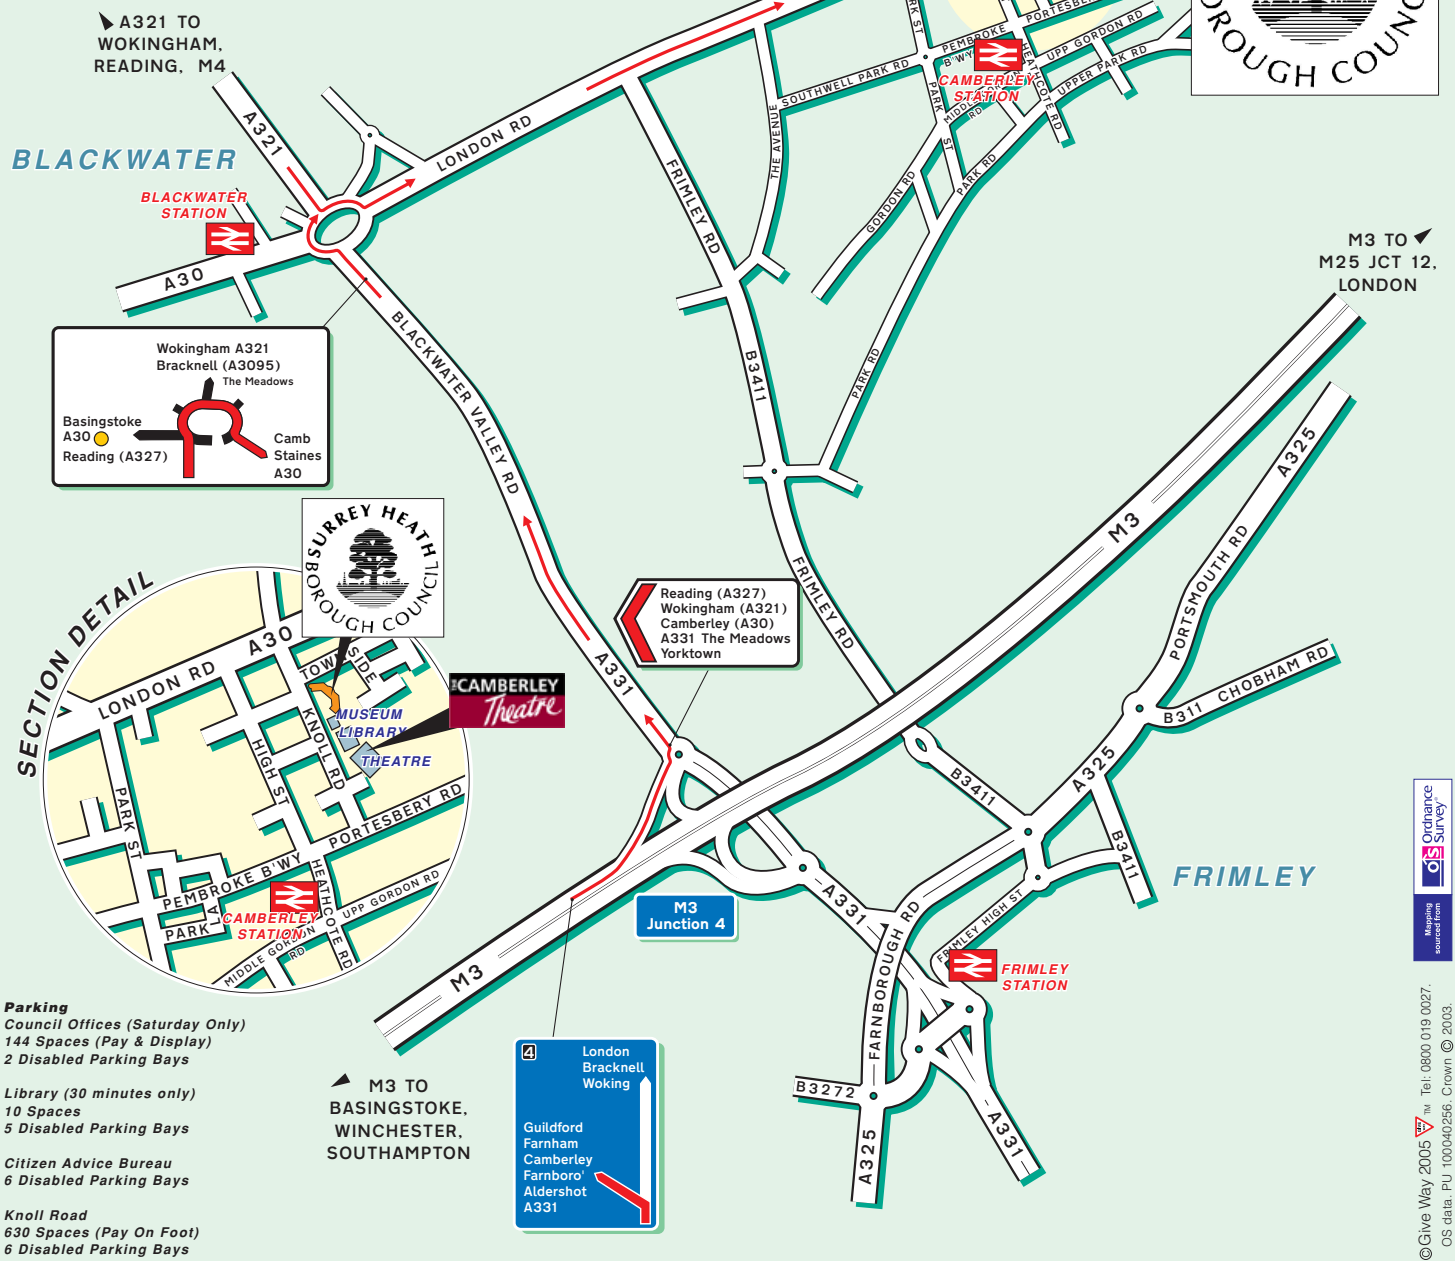

Surrey Heath House
Knoll Road
Camberley
Surrey
GU15 3HD

www.surreyheath.gov.uk

Tel: +44 (0)1276 707100
Fax: +44 (0)1276 707177

Public Transport

By Rail, Camberley Station.
Approximately a short walk away. For information on train operators and times phone National Rail Enquiries on 0845 7484950.

By Air, London Gatwick Airport. Approximately 60 minutes drive away.
London Heathrow Airport. Approximately 45 minutes drive away.

Buses commence and terminate in the area adjacent to the train station.
For information on bus operators and times call Traveline on 0870 6082608.

A30 TO BAGSHOT
M3 Junction 3

Wokingham A321
Bracknell (A3095)
The Meadows
Basingstoke A30
Reading (A327)
Camb Staines A30

Reading (A327)
Wokingham (A321)
Camberley (A30)
A331 The Meadows
Yorktown

M3 TO BASINGSTOKE, WINCHESTER, SOUTHAMPTON

Parking
Council Offices (Saturday Only)
144 Spaces (Pay & Display)
2 Disabled Parking Bays

Library (30 minutes only)
10 Spaces
5 Disabled Parking Bays

Citizen Advice Bureau
6 Disabled Parking Bays

Knoll Road
630 Spaces (Pay On Foot)
6 Disabled Parking Bays